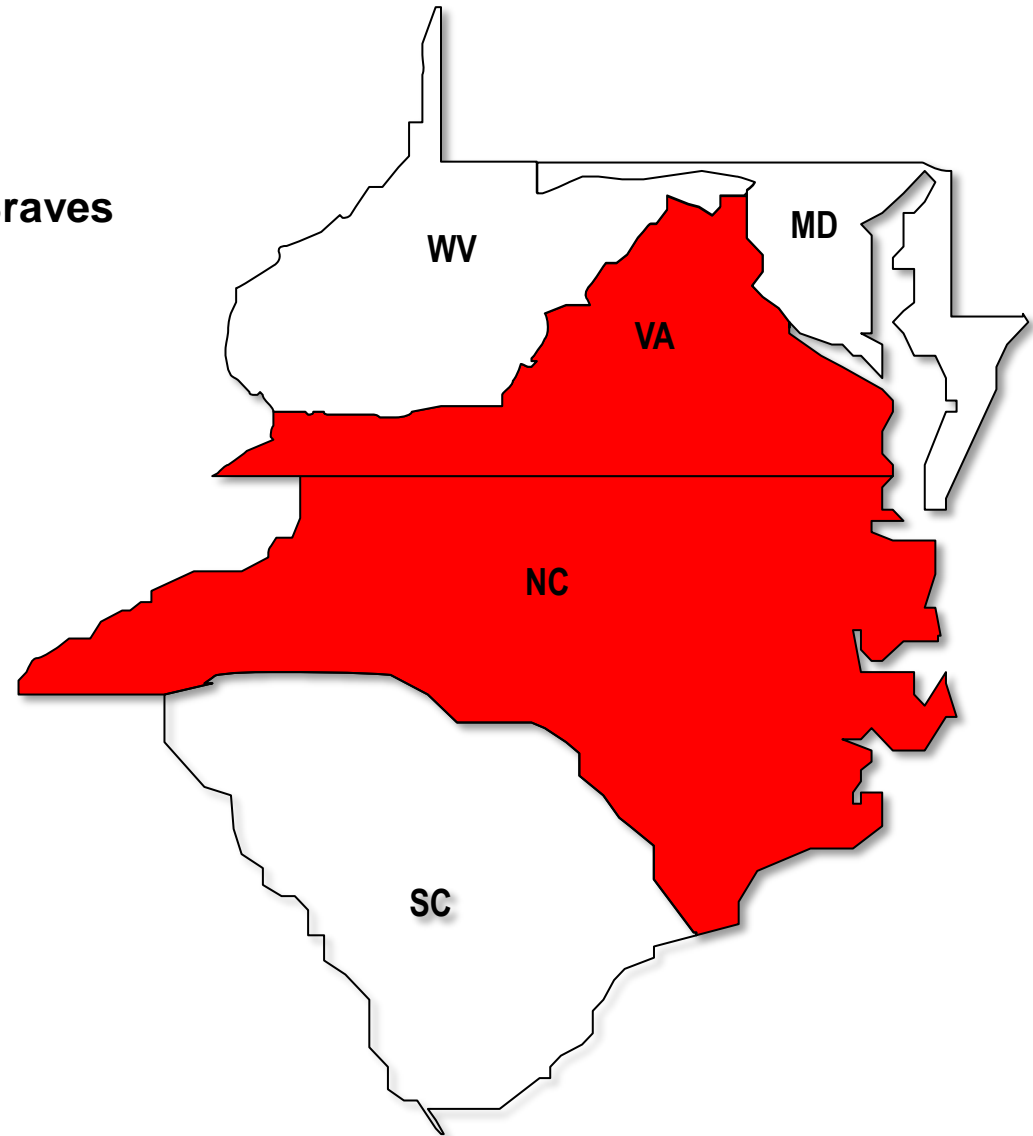

1st Regiment Virginia Volunteers
2nd Virginia Cavalry
3rd North Carolina Cavalry
3rd North Carolina Infantry, Lenoir Braves
4th Virginia Cavalry
7th North Carolina
66th North Carolina State Troops
Dismal Swamp Rangers
Hanover Grays
Manly's Battery
Mosby's Rangers
Nansemond Guards
Norfolk Light Infantry
Old Dominion Dragoons
Richmond Volunteer Militia
Rowan Artillery
Southampton Greys
Tucker's Naval Brigade
Washington Grays
Wythe Rifles
York Rangers