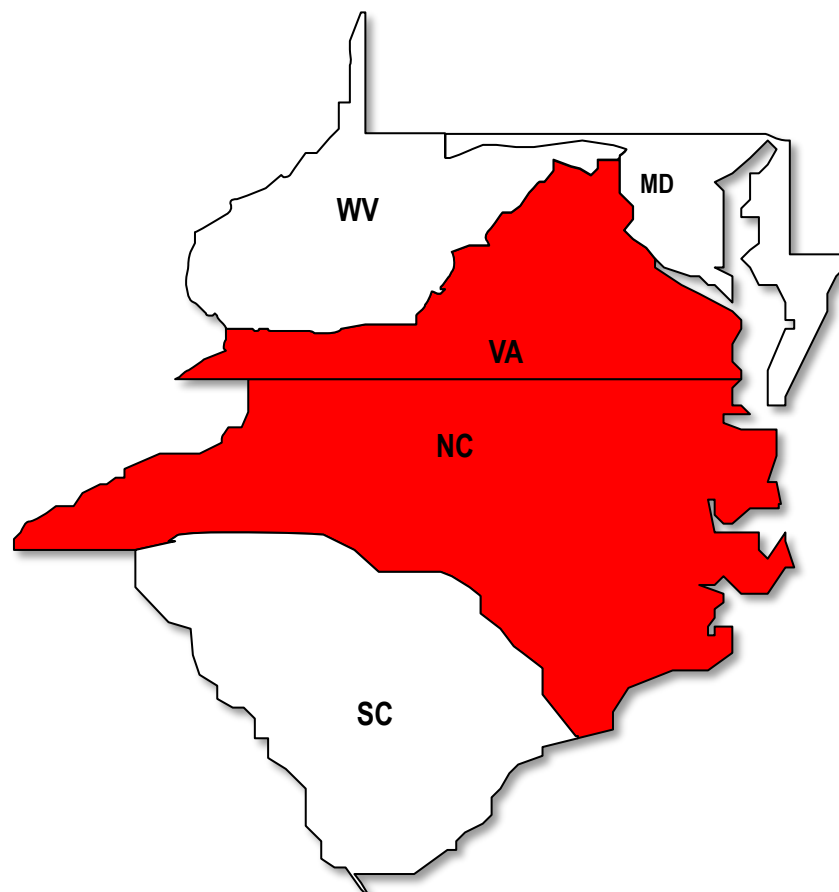

CENTRAL VIRGINIA REGION

1st Florida Cavalry
1st Regiment Engineer Troops
1st Richmond Rifles
1st Tennessee Vol. Infantry
1st Valley Rangers
1st Virginia Cavalry
5th Virginia Cavalry
11th Virginia Cavalry
33rd Virginia Infantry
Cockade Rifles
Dixie Artillery
Harlan's Light Cavalry
Jeff Davis Legion