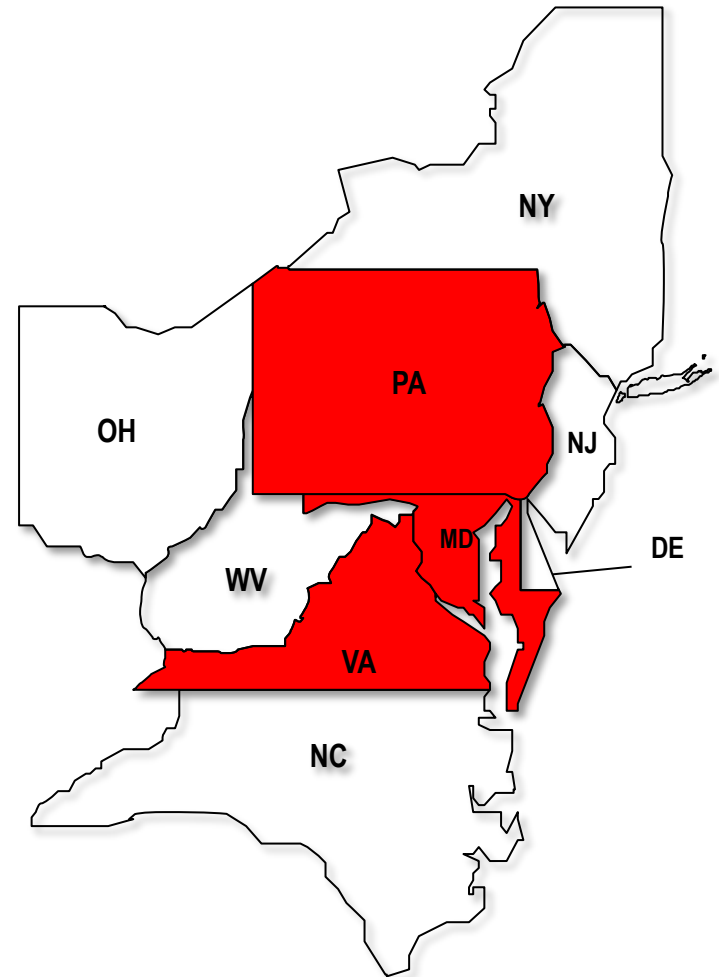

CHESAPEAKE REGION

1st Maine Heavy Artillery
Company C, 2nd U.S. Sharpshooters
15th Ind. Batty., OH Light Artillery
21st Virginia Infantry - Maryland Guard
27th Virginia Volunteer Infantry
Hardaway's Alabama Battery
McNeill's Rangers
R. Preston Chew's Battery, ANV
St. Mary's Light Infantry
Wheat's Louisiana Tigers