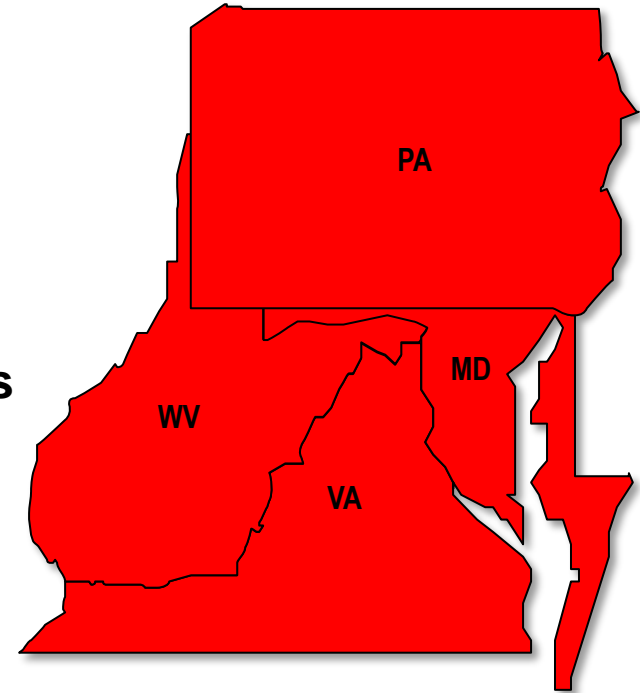

ALLEGHENY REGION

1st Pennsylvania Rifles

Graham's Battery/1st Rockbridge Artillery

2nd Regiment Pennsylvania Reserve Corp

2nd Virginia Volunteer Infantry

6th Alabama (Raccoon Roughs)

7th West Virginia Volunteer Infantry

11th Regiment Pennsylvania Volunteer Infantry

12th Regiment Pennsylvania Reserve Volunteers

17th Pennsylvania Volunteer Cavalry

White's Company, 35th Virginia Cavalry

Thomas Legion, 69th NC

Allegheny City Guard

Chartiers Valley Guard

Knap's Battery, Pennsylvania Artillery

Laurel Brigade, ANV

Portsmouth Light Artillery