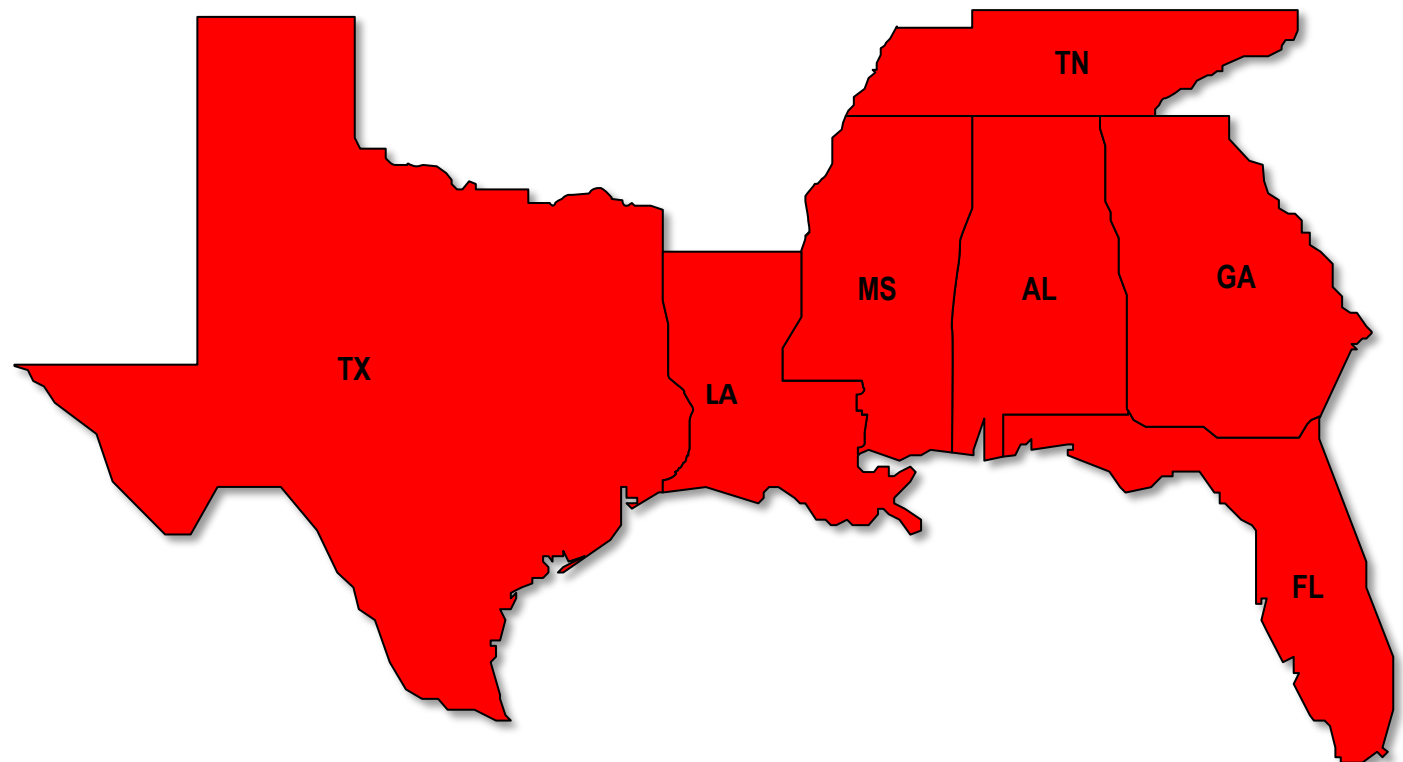

DEEP SOUTH REGION

3rd Regiment Georgia Volunteer Infantry
4th Louisiana Infantry, Delta Rifles
4th Tennessee Infantry, Harris Guards
14th Mississippi Infantry Regiment
20th Georgia Volunteer Infantry
37th Georgia Infantry
44th Georgia Infantry
Nathan Bedford Forrest Escort Company