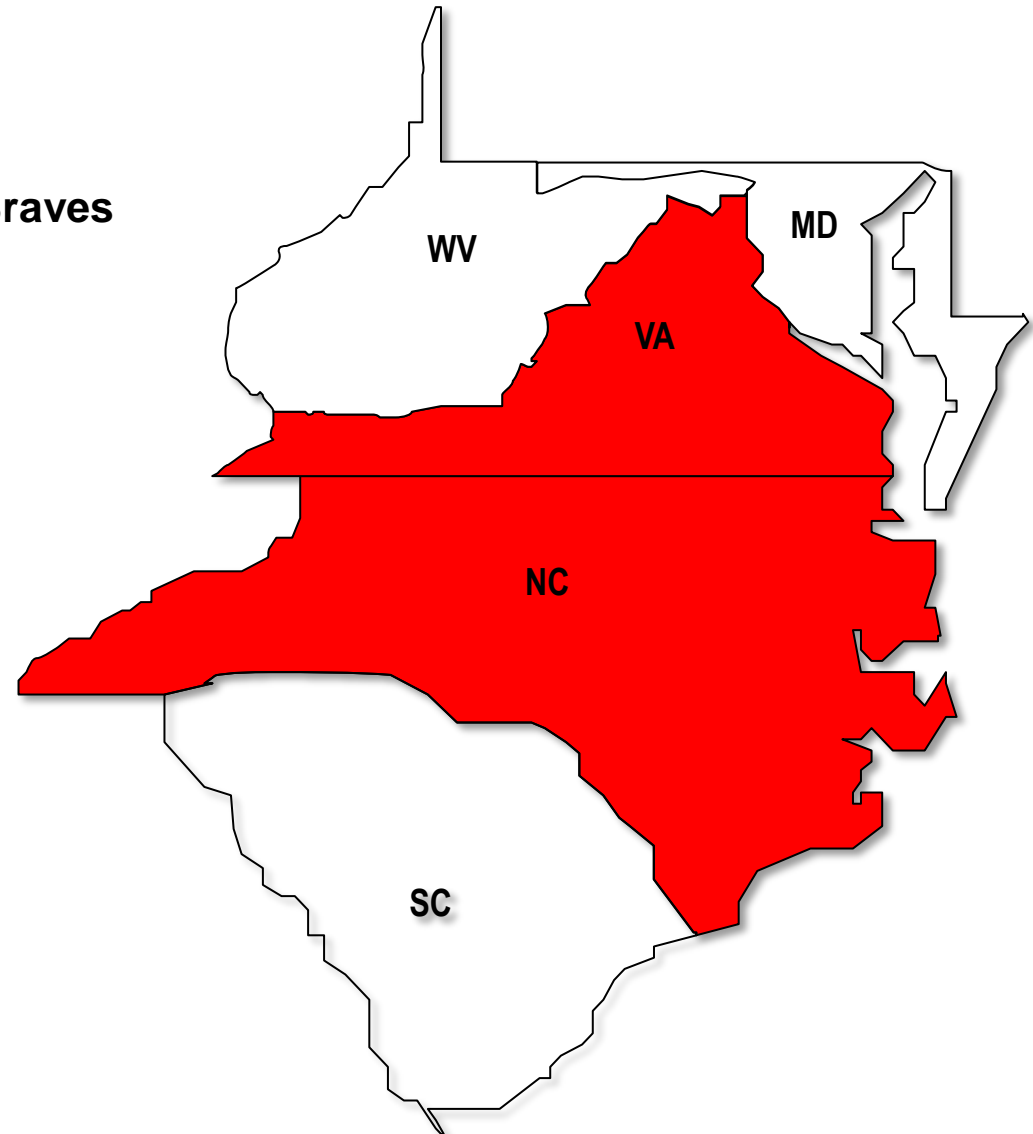

1st Regiment Virginia Volunteers
2nd Virginia Cavalry
3rd North Carolina Cavalry
3rd North Carolina Infantry, Lenoir Braves
4th Virginia Cavalry
7th North Carolina
66th North Carolina State Troops
Dismal Swamp Rangers
Hanover Grays
Manly's Battery
Mosby's Rangers
Nansemond Guards
Norfolk Light Infantry
Old Dominion Dragoons
Richmond Volunteer Militia
Rowan Artillery
Southampton Greys
Tucker's Naval Brigade
Washington Grays
Wythe Rifles
York Rangers