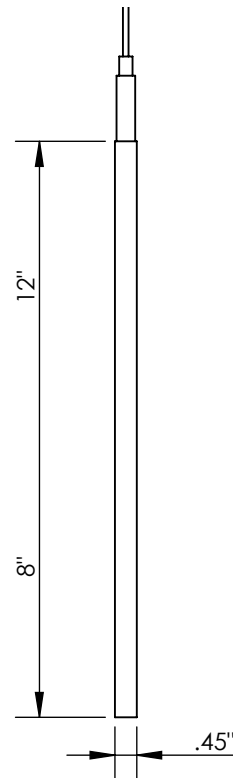

DIMENSIONS

AIREBAFFLE™ SLIM (AIRELIGHT™ ACOUSTIC SERIES)

AIREBAFFLE™ SLIM (AIRELIGHT™ ACOUSTIC SERIES)

UNLIT

MATERIAL SPECIFICATIONS

Product Name	AireBaffle™ Slim
Material	100% PET(recycled plastic bottles) containing up to 60% post consumer recycled content
Mounting Hardware	Aircraft Cable
Warranty	5 year limited warranty
Size Range	L(48, 72, 96") x W(0.5") x H(8, 12")
Environmental	Low-VOC material, meeting requirements for LEED and other green building certifications
Fire Rating	ASTME E-84 Class C (available with Class A treatment)
Acoustics	ASTM C423 NRC 0.36 (as Type A) / SAA Testing / Sabin Calculation