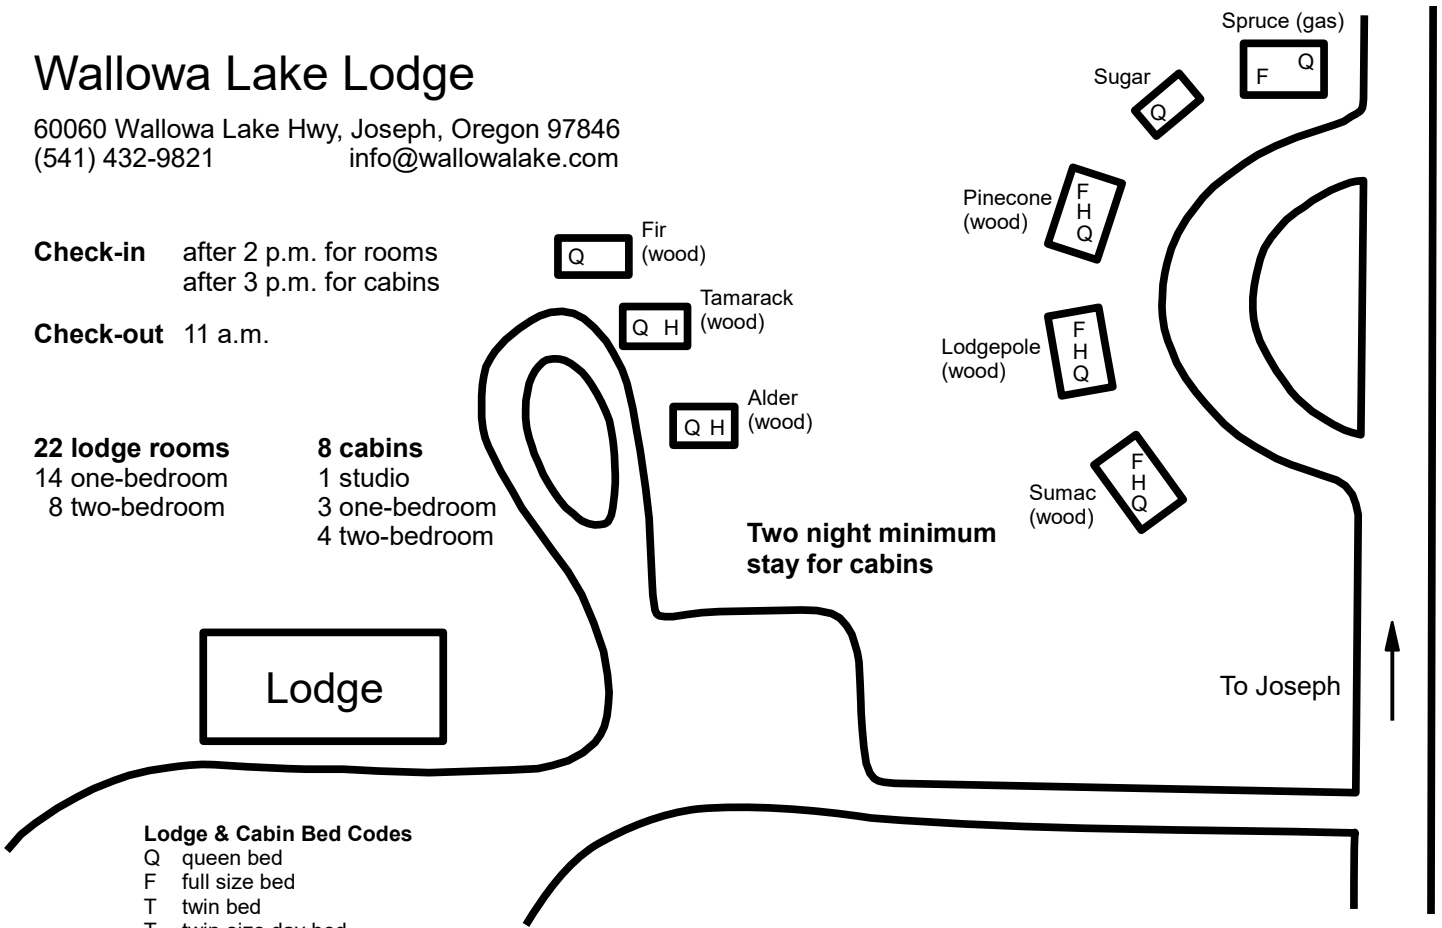

# Wallowa Lake Lodge

60060 Wallowa Lake Hwy, Joseph, Oregon 97846  
 (541) 432-9821 info@wallowalake.com

**Check-in** after 2 p.m. for rooms  
 after 3 p.m. for cabins

**Check-out** 11 a.m.

**22 lodge rooms**  
 14 one-bedroom  
 8 two-bedroom

**8 cabins**  
 1 studio  
 3 one-bedroom  
 4 two-bedroom

**Two night minimum stay for cabins**

**Lodge & Cabin Bed Codes**

- Q queen bed
- F full size bed
- T twin bed
- T<sub>D</sub> twin-size day bed
- H hideaway bed