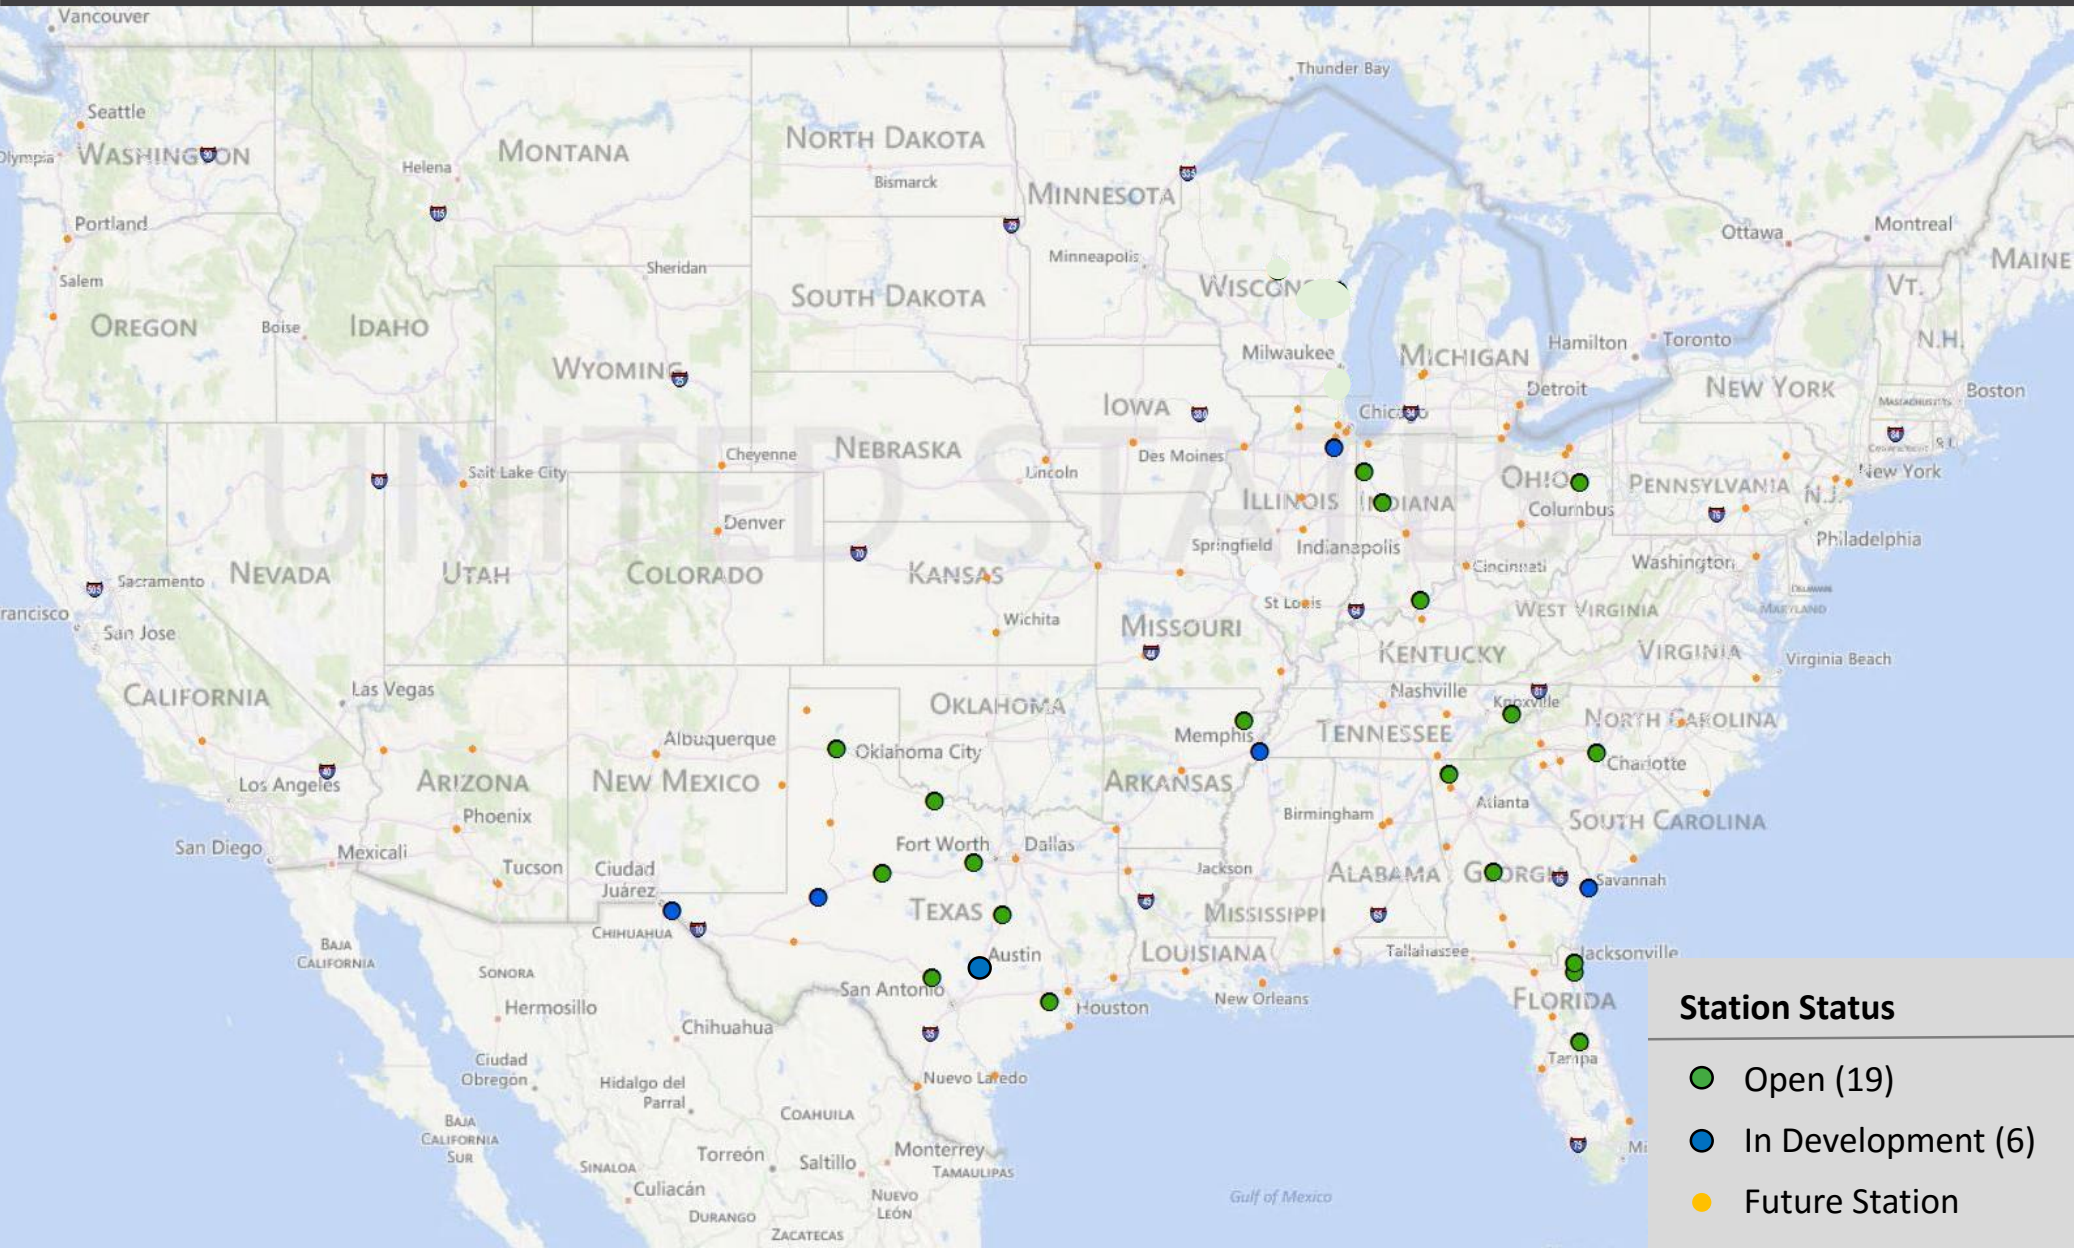

**Station Status**

- Open (19)
- In Development (6)
- Future Station

# Stations Open

City	State	Address
Jonesboro	AR	9400 Highland Drive
Jacksonville North	FL	4100 Heckscher Drive (Gate Petroleum)
Jacksonville South	FL	9711 Mining Drive (Champion Brands)
Orlando	FL	2920 Silver Star Road
Dalton	GA	107 Tilton Road SE
Perry	GA	523 Perry Parkway (Davis Oil)
Fair Oaks	IN	1200 West 600 North
Lafayette	IN	6533 State Route 38 (Circle K)
Sellersburg	IN	7507 Highway 31 East
Charlotte	NC	9960 Brookford Street

City	State	Address
Canton	OH	4011 16 <sup>th</sup> Southwest
Newport	TN	1130 West Hwy 2570 (Travel Center)
Amarillo	TX	2225 South Pullman Road
Brock	TX	330 FM 1189
Harrold	TX	19765 US Highway 287 East (Alon)
Kerrville	TX	3050 Fredericksburg North
Rosenberg	TX	2425 Spur 10
Sweetwater	TX	9411 South Interstate 20
Waco	TX	1606 Exchange Parkway

# Stations In Development

City	State	Areas Served
Savannah	GA	I-95, I-16, Port of Savannah
Joliet	IL	I-55, Intermodal facility
Memphis	TN	I-55, I-40, Intermodal facility

City	State	Areas Served
Ausitn	TX	I-35
El Paso	TX	I-10
Midland	TX	I-20