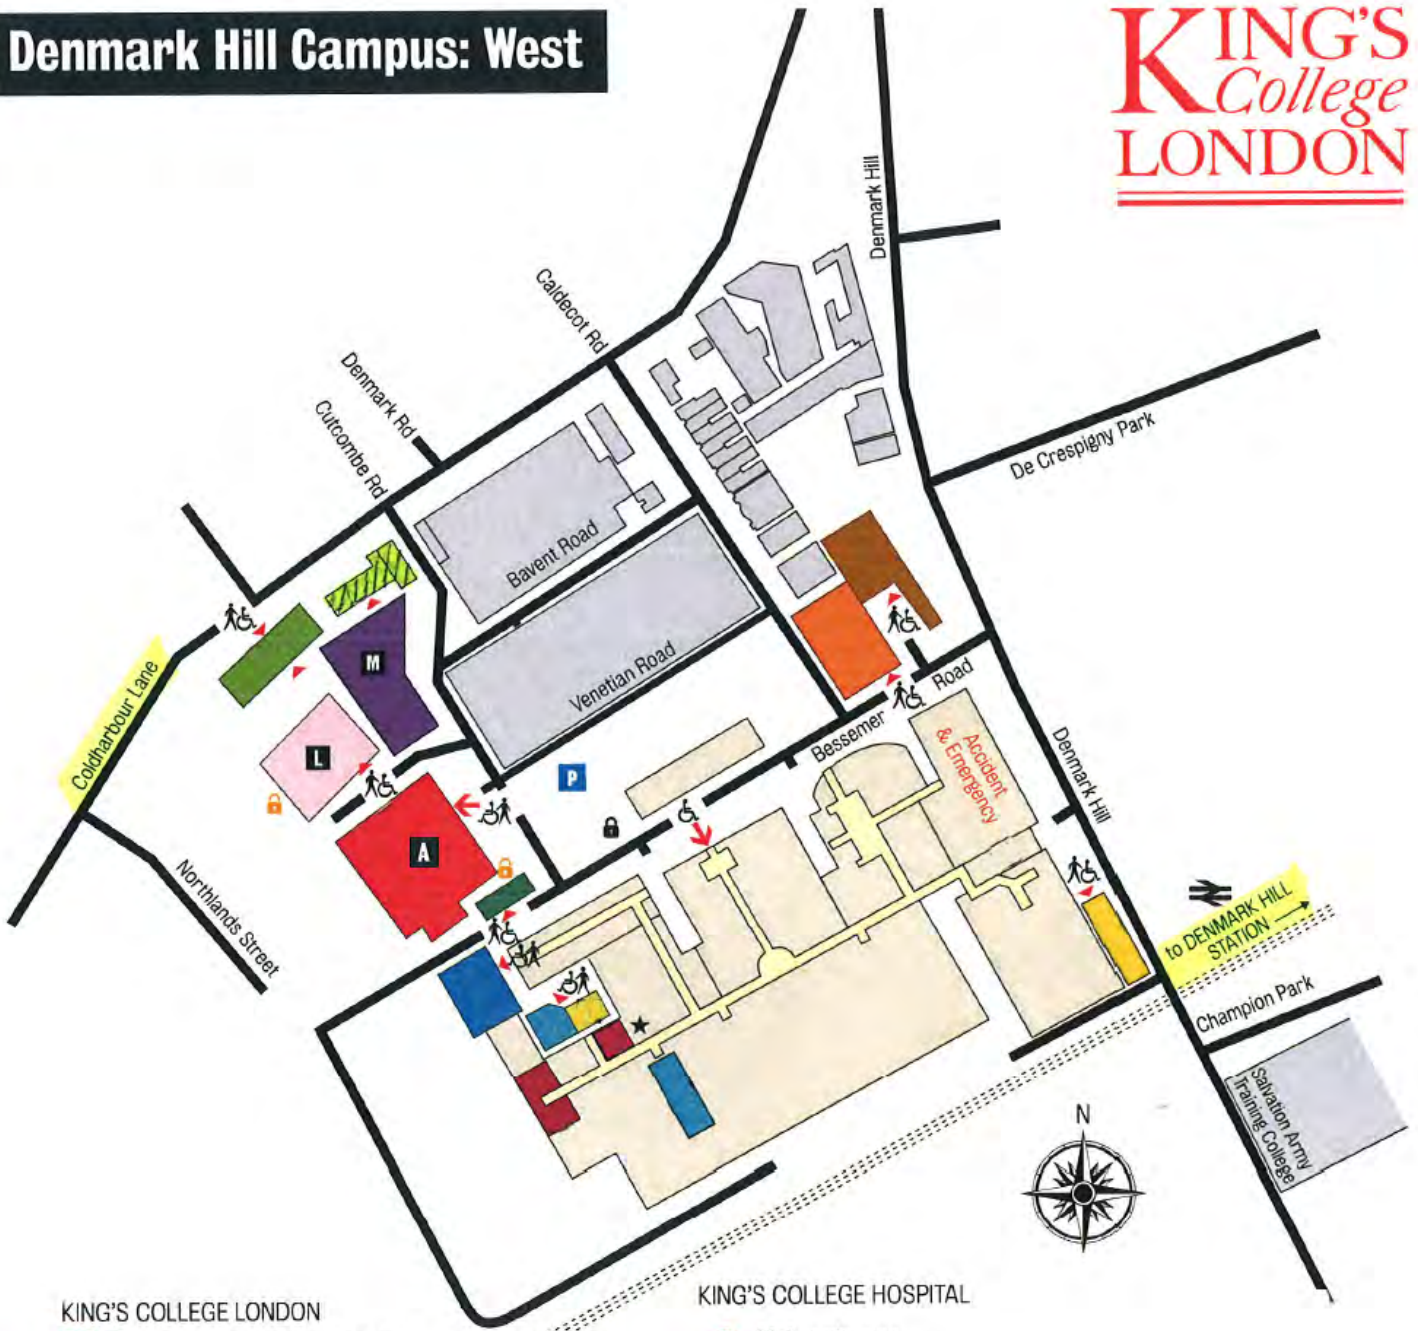

# Denmark Hill Campus: West

**KING'S**  
*College*  
**LONDON**

## KING'S COLLEGE LONDON

- **A** Weston Education Centre
- / **B** Institute of Hepatology
- L** James Black Centre
- M** Maurice Wohl Clinical Neuroscience Institute

## KING'S COLLEGE HOSPITAL

- ➔ Main entrance
- Other entrance
- Assisted disabled access
- Secure bike parking – you must obtain key from WEC Security
- Bike parking
- P Car park
- Railway line