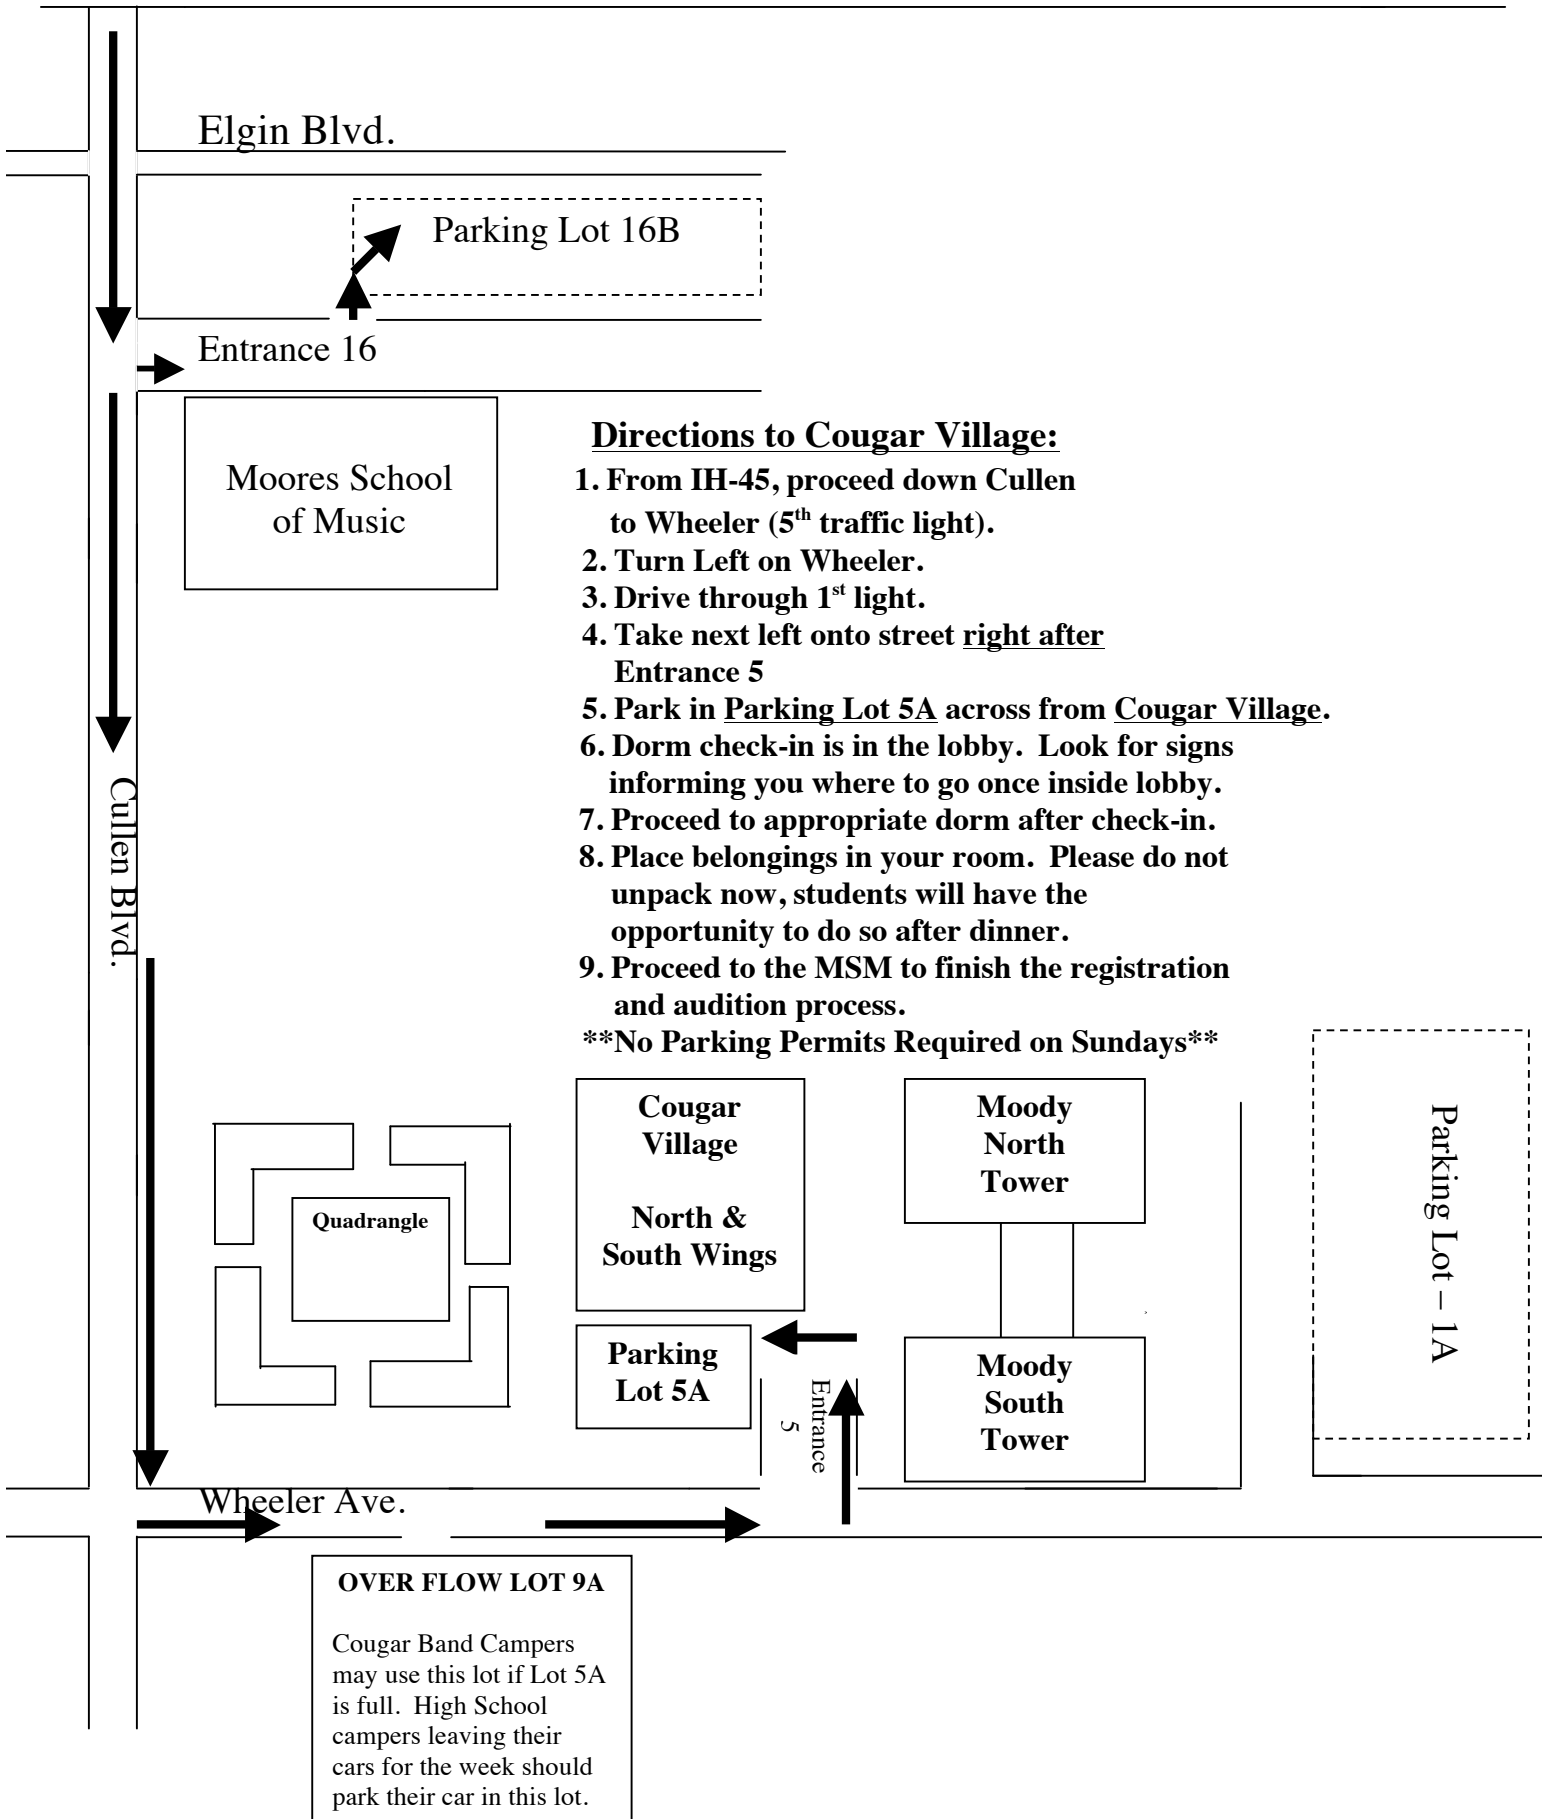

# Directions to Cougar Village

INTERSTATE - 45

## Directions to Cougar Village:

1. From IH-45, proceed down Cullen to Wheeler (5<sup>th</sup> traffic light).
2. Turn Left on Wheeler.
3. Drive through 1<sup>st</sup> light.
4. Take next left onto street right after Entrance 5
5. Park in Parking Lot 5A across from Cougar Village.
6. Dorm check-in is in the lobby. Look for signs informing you where to go once inside lobby.
7. Proceed to appropriate dorm after check-in.
8. Place belongings in your room. Please do not unpack now, students will have the opportunity to do so after dinner.
9. Proceed to the MSM to finish the registration and audition process.

### **OVER FLOW LOT 9A**

Cougar Band Campers may use this lot if Lot 5A is full. High School campers leaving their cars for the week should park their car in this lot.