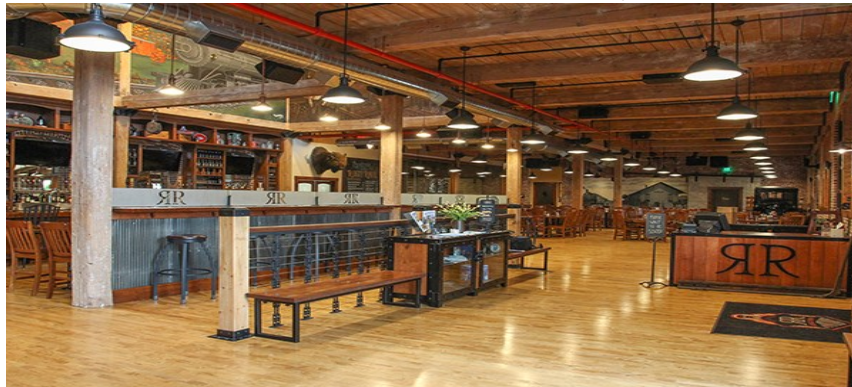

## GREEKFEST BREW PUB TOUR

FOR THOSE WHO ARE NOT PADDLERS (THAT'S HAZING, YOU KNOW), JOIN US FOR A TOUR OF SEVERAL LOCAL BREW PUBS!

THE PRICE FOR THIS DAY OF LIBATION COVERS TRANSPORTATION TO FIVE AREA BREW PUBS (LUNCH AND BEER PURCHASES NOT INCLUDED):

DEPART INDIAN HEAD CAMPGROUND AT 10:15AM ON SATURDAY, JUNE 24.

FIRST STOP: RUSTY RAIL BREWING COMPANY, MIFFLINBURG

SECOND STOP: SELIN'S GROVE BREWING COMPANY, SELINGSGROVE

**THIRD STOP: OLD FORGE BREWING COMPANY, DANVILLE**