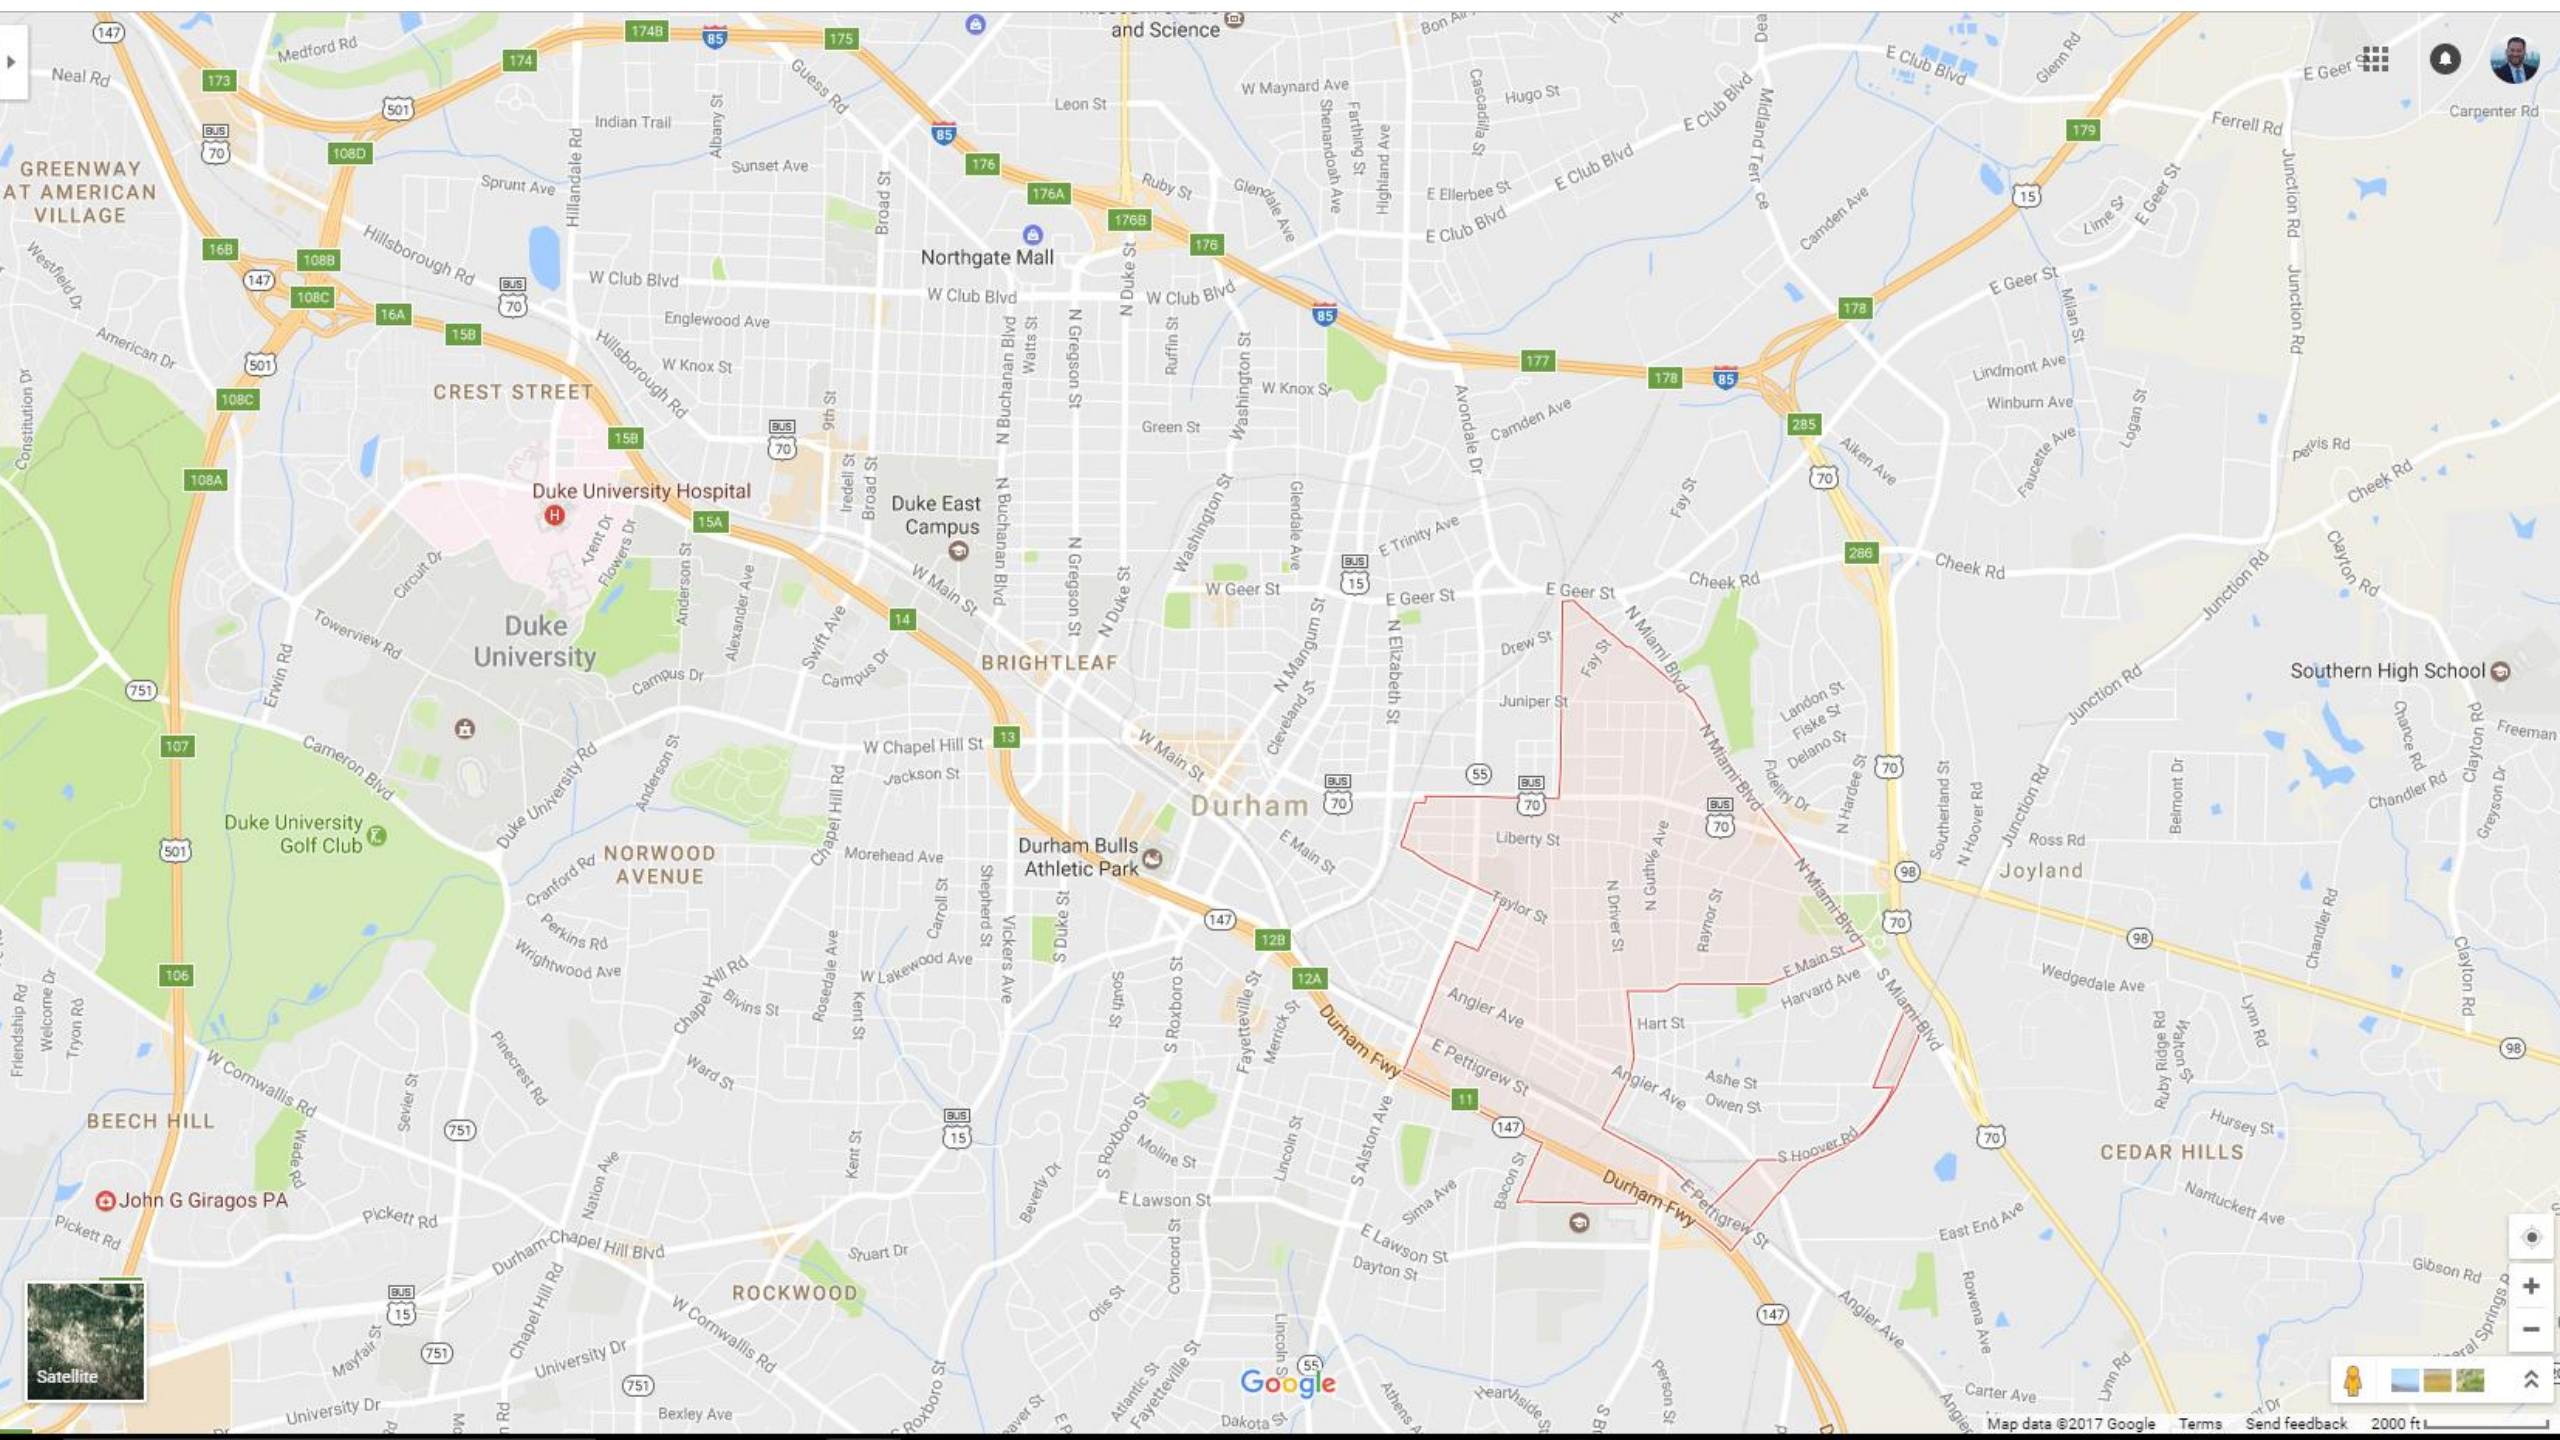

DOWNTOWN

Raleigh Convention Center

Lake Johnson

SOUTHWEST RALEIGH

Lonnie Poole Golf Course

EAST RALEIGH

SOUTHEAST RALEIGH

Pine Winds Apartments

Garner

White Oak Crossing

Google

GREENWAY AT AMERICAN VILLAGE

CREST STREET

Duke University

NORWOOD AVENUE

Northgate Mall