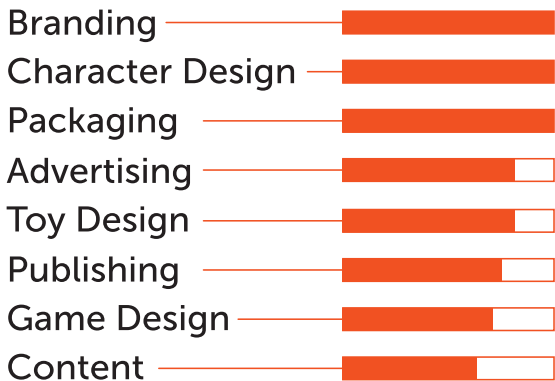

Shapr3D

experience

enjoys

- 2016 - Present
Senior Art Director
 Strotman
 Atlanta, GA
 Kids and family premium and event agency.
- Clients: Lowe's Build and Grow, Chick-fil-A Kid's Meal, and Kroger Chef Junior.
- 2008-2016
Art Director
 Strotman
 Atlanta, GA
- 2005-2008
Designer/ Illustrator
 Elmer's
 Ann Arbor, MI
 Kids activity books and craft kits. Licensed and original.
- Crayola and Silly Putty brands. Product and Packaging.
- 2004-2005
Illustrator
 Crayola
 Easton, PA
- 2003-2004
Designer/ Illustrator
 DART Container
 Lansing, MI
 Disposable cup and container logo, illustration, and production design.
- Bachelor of Fine Arts
 Electronic Imaging
 1997-2002
Northern Michigan University