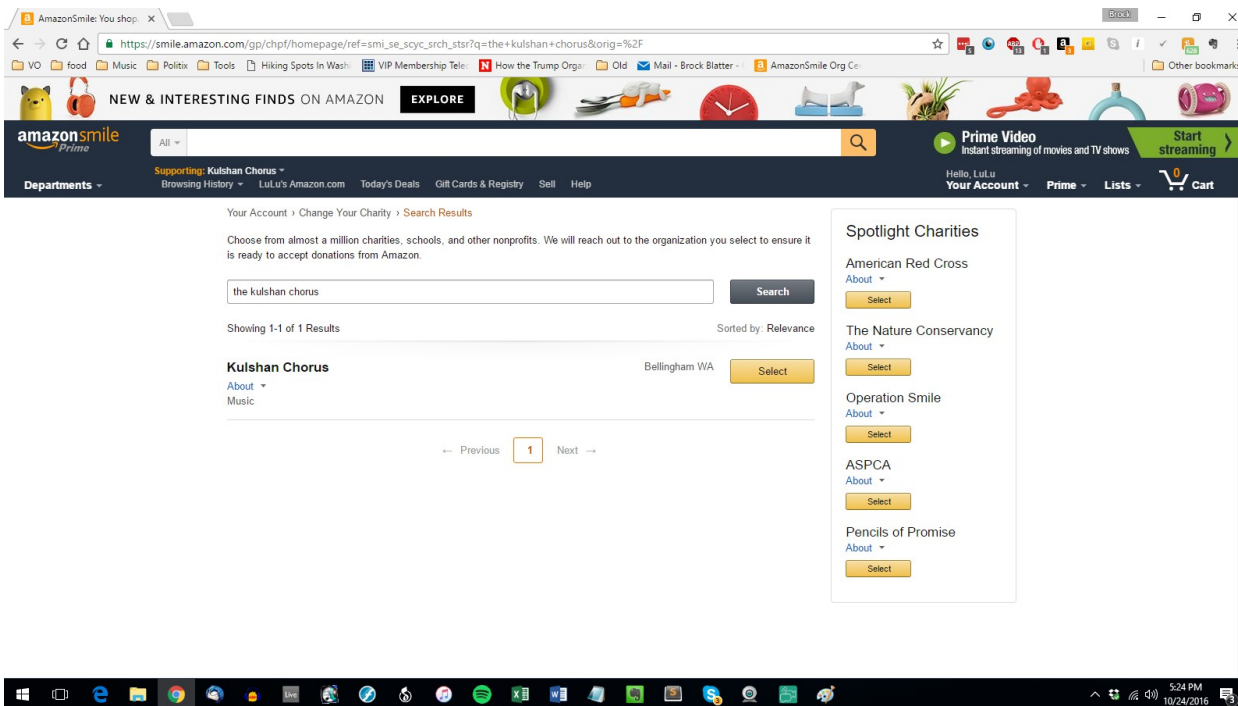

How to support Kulshan Chorus using smile.amazon.com

Navigate to Smile.Amazon.com. If you haven't used this before, you will see a screen like:

Enter "Kulshan Chorus" in the box, and press search. You will see another screen where you can select Kulshan Chorus.