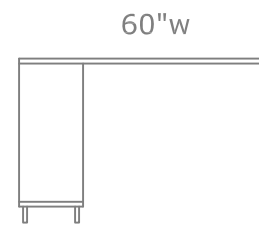

		36"w	48"w	64"w	78"w	96"w	16"d	20"d	24"d
<b>media (27" high)</b> Features: 64", 78" or 96" wide 16" or 20" deep	MEwwAdd								
	MEwwBdd								
<b>credenza (30" high)</b> Features: 64", 78" or 96" wide 20" deep tall legs (10") or short legs (4")	CRwwAdd								
	CRwwBdd								
	CRwwCdd								
	CRwwDdd								
<b>server (34" high)</b> Features: 36", 48", 64", 78" or 96" wide 20" or 24" deep	SEwwAdd								
	SEwwBdd								
<b>sideboard (41" high)</b> Features: 64", 78" or 96" wide 16", 20" or 24" deep	SBwwAdd								

mobile cart (41" high)

Features:  
48" wide  
20" or 24" deep

MEwwAdd

16"d 20"d 24"d

tables (41" high)

TAWwAdd

60"w 72"w

30"d 36"d

recycle (41" high)

Features:  
24" or 48" wide  
24" deep

RCwwAdd

tall storage (88" high)

Features:  
16, 24, or 36" wide  
20" or 24" deep

TSwwAdd

shelving (88" high)

Features:  
16, 24, or 36" wide  
20" or 24" deep

SHwwAdd

Sample part numbers:

CR64A16-WH is a Credenza, 64" wide, from the first row, 16" deep, WHITE laminate finish  
SB78A20-SL-NC-GR is a Sideboard, 78" wide, 20" deep, SLATE laminate finish, with Nightcap and with Grommet