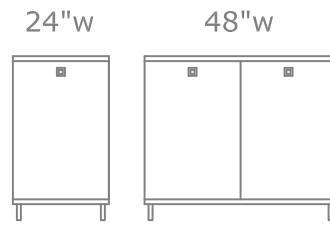

		36"w	48"w	64"w	78"w	96"w	16"d	20"d	24"d
<b>media (27" high)</b> Features: 64", 78" or 96" wide 16" or 20" deep	MEwwAdd								
	MEwwBdd								
<b>credenza (30" high)</b> Features: 64", 78" or 96" wide 20" deep tall legs (10") or short legs (4")	CRwwAdd								
	CRwwBdd								
	CRwwCdd								
	CRwwDdd								
<b>server (34" high)</b> Features: 36", 48", 64", 78" or 96" wide 20" or 24" deep	SEwwAdd								
	SEwwBdd								
<b>sideboard (41" high)</b> Features: 64", 78" or 96" wide 16", 20" or 24" deep	SBwwAdd								

mobile cart (41" high)

Features:  
48" wide  
20" or 24" deep

MEwwAdd

16"d 20"d 24"d

tables (41" high)

TAWwAdd

60"w 72"w

30"d 36"d

recycle (41" high)

Features:  
24" or 48" wide  
24" deep

RCwwAdd

tall storage (88" high)

Features:  
16, 24, or 36" wide  
20" or 24" deep

TSwwAdd

shelving (88" high)

Features:  
16, 24, or 36" wide  
20" or 24" deep

SHwwAdd

Sample part numbers:

CR64A16-WH is a Credenza, 64" wide, from the first row, 16" deep, WHITE laminate finish  
SB78A20-SL-NC-GR is a Sideboard, 78" wide, 20" deep, SLATE laminate finish, with Nightcap and with Grommet