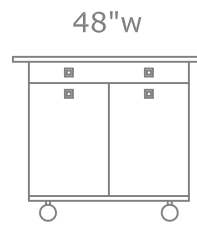

		36"w	48"w	64"w	78"w	96"w	16"d	20"d	24"d
<b>media (27" high)</b> Features: 64", 78" or 96" wide 16" or 20" deep	MEwwAdd								
	MEwwBdd								
<b>credenza (30" high)</b> Features: 64", 78" or 96" wide 20" deep tall legs (10") or short legs (4")	CRwwAdd								
	CRwwBdd								
	CRwwCdd								
	CRwwDdd								
<b>server (34" high)</b> Features: 36", 48", 64", 78" or 96" wide 20" or 24" deep	SEwwAdd								
	SEwwBdd								
<b>sideboard (41" high)</b> Features: 64", 78" or 96" wide 16", 20" or 24" deep	SBwwAdd								

mobile cart (41" high)

Features:  
48" wide  
20" or 24" deep

MEwwAdd

16"d 20"d 24"d

tables (41" high)

TAWwAdd

60"w 72"w

30"d 36"d

recycle (41" high)

Features:  
24" or 48" wide  
24" deep

RCwwAdd

tall storage (88" high)

Features:  
16, 24, or 36" wide  
20" or 24" deep

TSwwAdd

shelving (88" high)

Features:  
16, 24, or 36" wide  
20" or 24" deep

SHwwAdd

Sample part numbers:

CR64A16-WH is a Credenza, 64" wide, from the first row, 16" deep, WHITE laminate finish  
SB78A20-SL-NC-GR is a Sideboard, 78" wide, 20" deep, SLATE laminate finish, with Nightcap and with Grommet