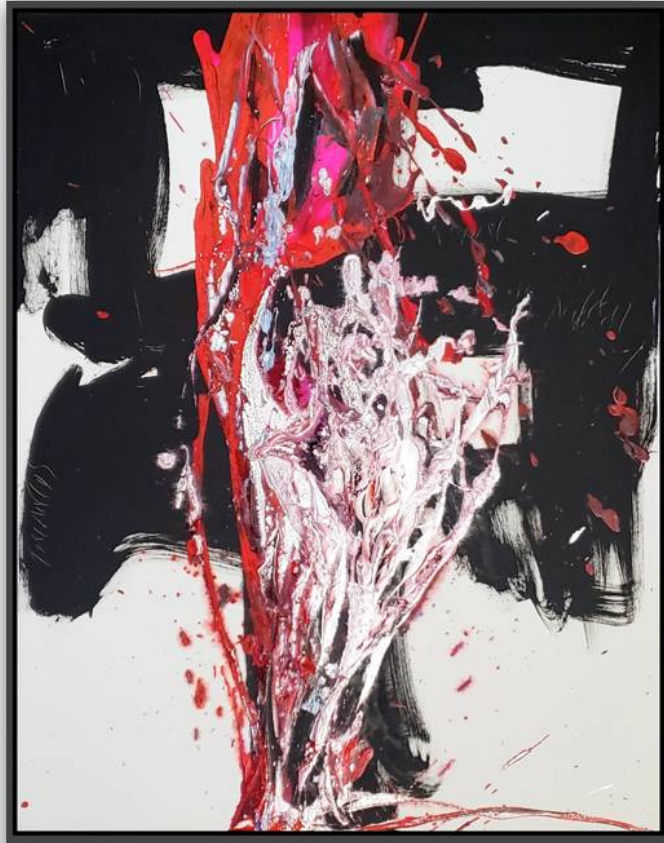

*"Striking SP<sup>2</sup> SERIES Pieces"  
Featured in Rogers Sportsnet*

SP<sup>2</sup> #188, #189, 2020, acrylic on canvas, 48" x 36" (122 x 91.4 cm)

Inquire Price

SP<sup>2</sup> #188, 2020, acrylic on canvas  
48" x 36" (122 x 91.4 cm)

[Inquire Price](#)

SP<sup>2</sup> #188, 2020, acrylic on canvas  
48" x 36" (122 x 91.4 cm)