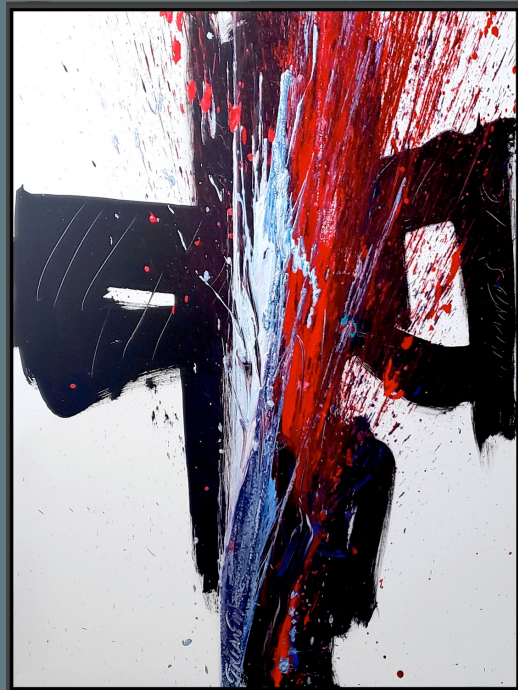

*"Striking SP<sup>2</sup> SERIES Pieces"  
Featured in Rogers Sportsnet*

SP<sup>2</sup> #188, #189, 2020, acrylic on canvas, 48" x 36" (122 x 91.4 cm)

Inquire Price

SP<sup>2</sup> #188, 2020, acrylic on canvas  
48" x 36" (122 x 91.4 cm)

[Inquire Price](#)

SP<sup>2</sup> #188, 2020, acrylic on canvas  
48" x 36" (122 x 91.4 cm)