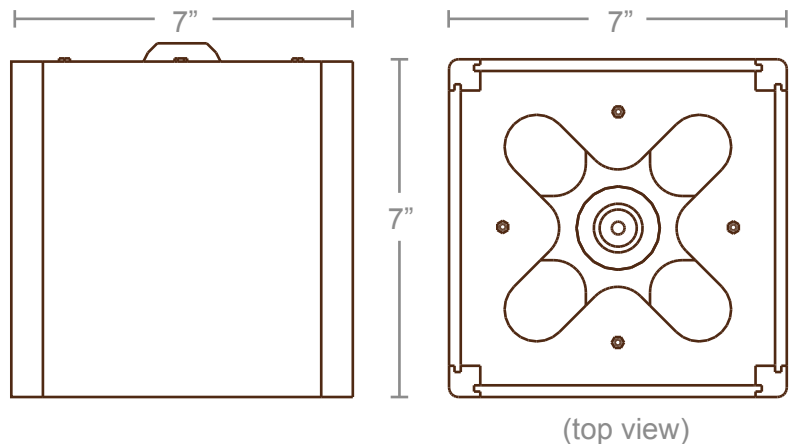

Light Block

A simple cast shadow produces elegant results in this line of lighting fixtures. Organic graphic patterns combine with the wooden texture to produce a modern wilderness. Our walnut panels are made from ecoresin®.

Available with 10' cord or ceiling canopy and downrod. Dimmable LED Bulb also included.

Features

- » Easy Twist Mount Design For Hanging and Changing Bulb
- » Optional White Ceiling Canopy & Downrod
- » Dimmable LED Bulb Included
- » Made In the USA

Green Materials

- » Walnut ecoresin®: is Durable & Non-Toxic, 40% Recycled Content, Greenguard Air Indoor Certified
- » Re-purposed Walnut Corners
- » For use with LED bulbs only

BRAVE SPACE DESIGN
MODERN MADE GREEN

bravespacedesign.com