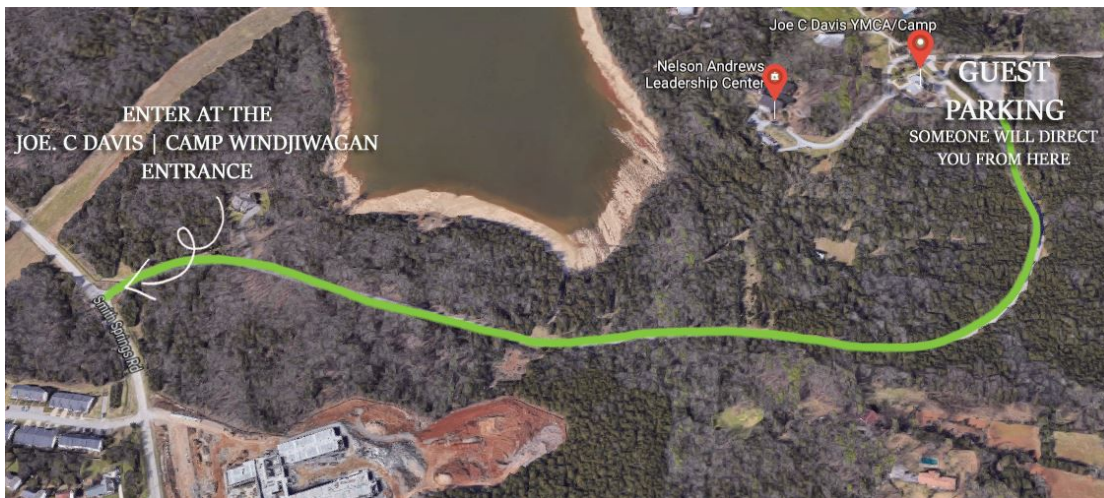

Guest Directions & Parking

The Nelson Andrews Leadership Center is located at the Joe C. Davis YMCA Outdoor Center. GPS and online maps work best with this address: **3088 Smith Springs Road, Nashville, Tennessee 37013**

From Smith Springs Road, turn into the entrance of Joe C. Davis YMCA Outdoor Center bordered by a brown split-rail fence. Follow the wooded road until you see the YMCA Camp Office on your left and guest parking on your right. Be aware of the 22 mph speed limit as children and wildlife are often present.

Stop your vehicle and wait for the parking attendant to guide you to the appropriate parking lot. From the parking lot, walk towards the YMCA Camp Office and follow Nelson Andrews Leadership Center signs on walkway to the right. It is a 3-minute stroll down the walking path or wait for a golf cart to pick you up.

Please note: Guests of the Nelson Andrews Leadership Center are prohibited from exploring the YMCA property for the safety of the children attending camp. If you find you are lost, please stop where you are and call 615-267-9929 so that we can guide you in the right direction.