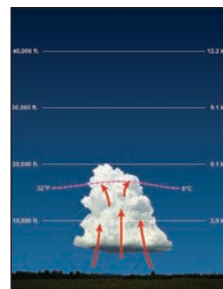

Warnings

- **Comprehensive:** Site-specific, customized, accurate warnings to help you protect your employees, students, faculty, visitors, and other stakeholders.
- **Actionable and Consistent:** Alerts are tailored to your organization's emergency response procedures.
- **Easily Understandable:** SkyGuard quickly shows you precisely what is happening in your area with maps that highlight your exact location.

Figure 1: Diagram of a thunderstorm developing with a freezing line noted. SkyGuard Lightning Advisories are issued before strikes occur.

Figure 2: Lightning can develop when storms form ahead of existing storms. As with the diagram above, SkyGuard Lightning Advisories protect you in this scenario.