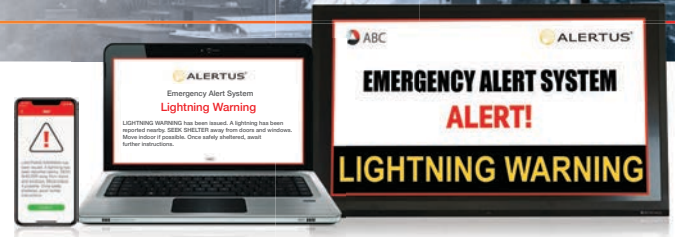

AccuWeather SkyGuard Proactive Lightning Advisories Integration

AccuWeather SkyGuard's Proactive Lightning Advisories initiate and deliver instant alerts via the Alertus System.

A proactive response to lightning is crucial to mitigating death or significant injuries like electrical burns and neurological damage. **AccuWeather SkyGuard Proactive Lightning Advisories**, integrated with the Alertus System, allow organizations to predict when lightning will strike within eight miles of a given location providing safety managers up to 20 minutes of lead time, which is critical to keeping people safe.

When storms are moving quickly or emerge overhead, time is of the essence. Simply knowing about a lightning strike that already happened doesn't allow for your organization to prepare and react accordingly. SkyGuard Proactive Lightning Advisories let you know when to prepare, before it happens. With this integration, predictive and reactive hazardous scenarios are addressed by meteorologist-issued notifications that automatically initiate alerts via the Alertus System to target desired groups and alerting modalities such as desktop and laptop computers, indoor and outdoor audio solutions, and mobile apps.

Features

To ensure protection against severe lightning emergencies, you will receive:

- **Pinpoint alerts for specific locations**, unlike general public warnings that cover large areas.
- **Proactive and consistent messages** for all business verticals, ensuring a common operating picture to provide uniform continuity and weather intelligence.
- **Location monitoring and on-demand consultation** with an experienced AccuWeather meteorologist.
- **Additional safeguards with acknowledgments functionality**, ensuring you have received and understand the warning issued.