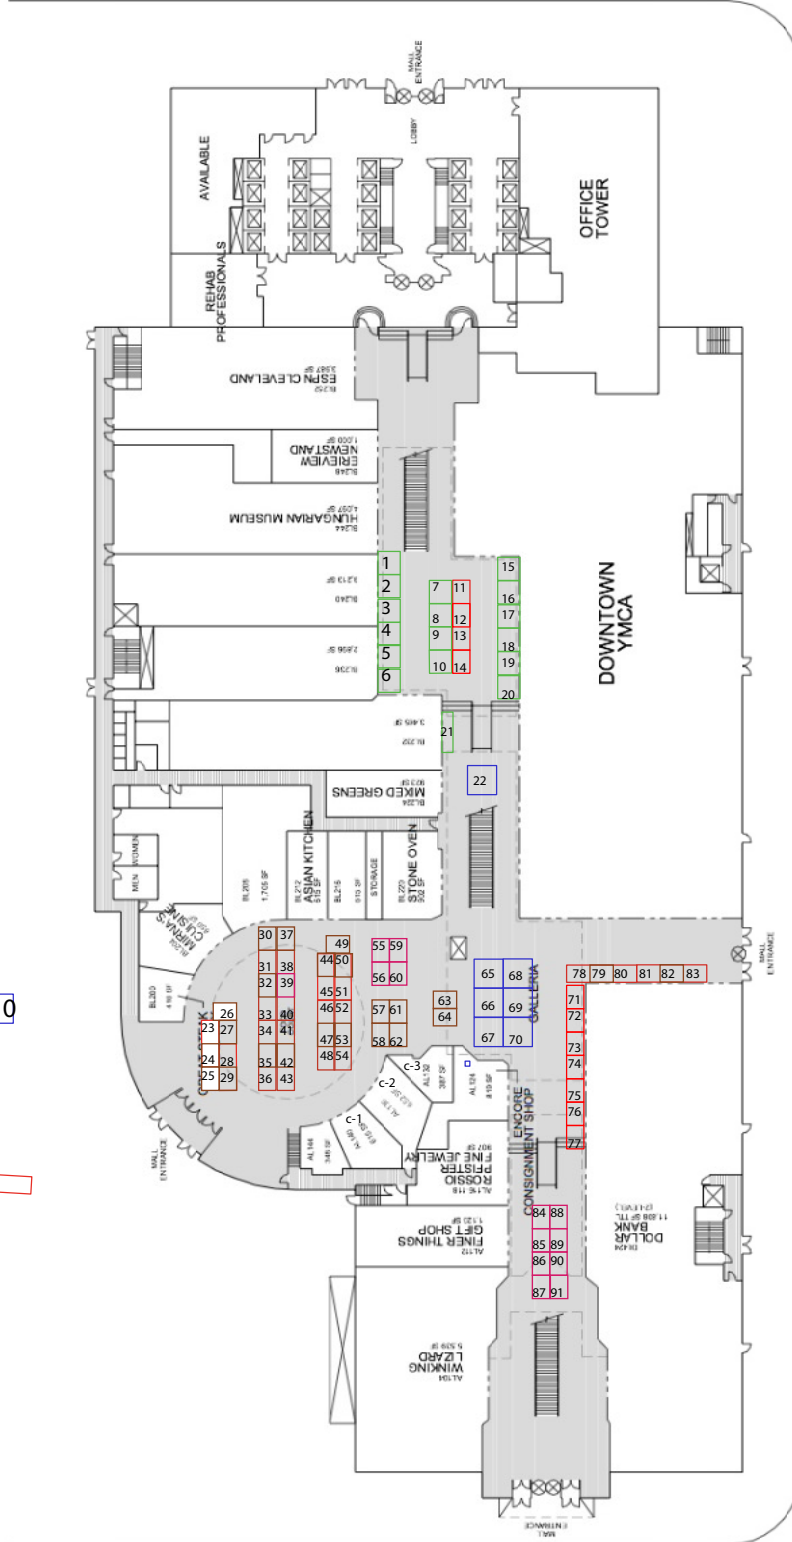

GALLERIA AT ERIEVIEW CLEVELAND, OH 44114

LEASE PLAN

LEASING & MANAGEMENT AGENTS:

MAY 2015

EAST 12TH ST.

LOWER LEVEL

ST. CLAIR AVE.

EAST 9TH ST.