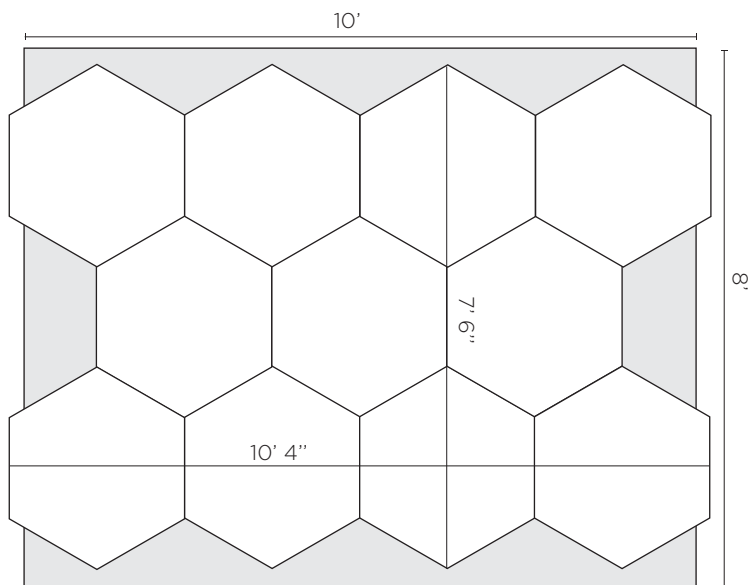

# kinder **GROUND**

8' x 10' Rug Planning Worksheet - 11 Hexagon Configuration

Scaled on a typical 8' x 10' coverage area

## CONFIGURATION INCLUDES

11 Hexagons (each hexagon is 36" w x 31" h)