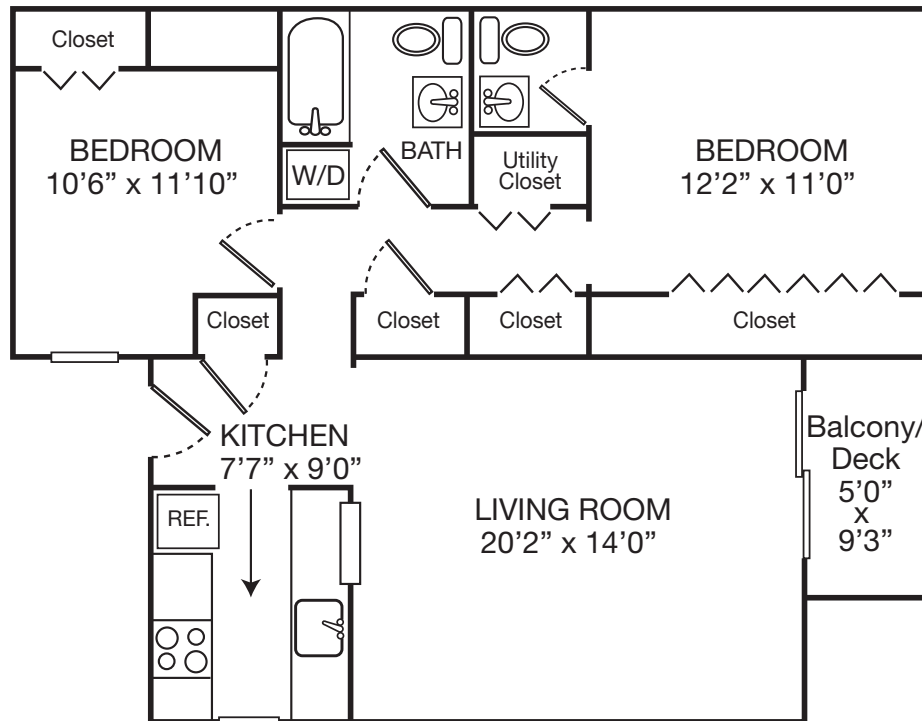

Laurel Hill Apartments

800 Chews Landing Rd, Lindenwold, NJ

One Bedroom

Two Bedroom

Floor plans show the typical layout of this properties apartments. Floor Plans can vary per apartment offered.

CJ LOMBARDO COMPANY