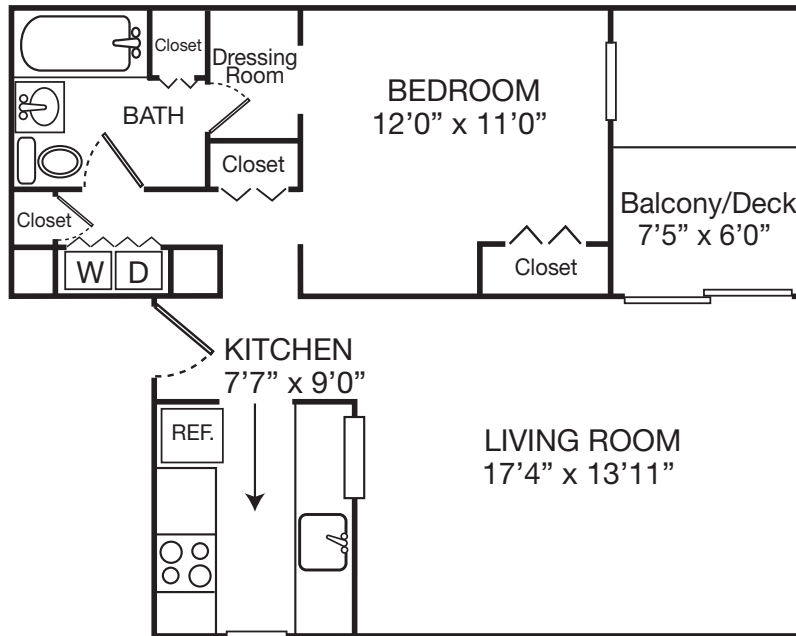

Laurel Hill Apartments

800 Chews Landing Rd, Lindenwold, NJ

One Bedroom

Two Bedroom

Floor plans show the typical layout of this properties apartments. Floor Plans can vary per apartment offered.

CJ LOMBARDO COMPANY