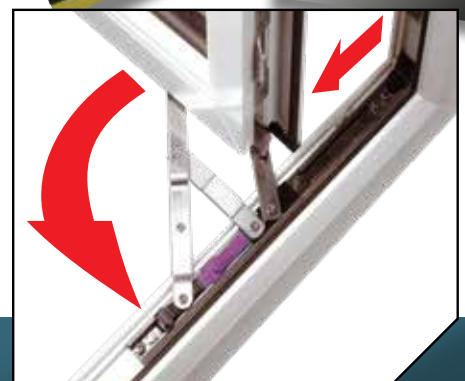

Easy-Clean Hinges

The Easy-Clean hinges enable the sash to be opened at 90 degrees

By pressing down on the purple button, the sash is released and can slide along its hinge runner

This now gives access to the front of the sash from indoors for cleaning.

ROLLER LOCK

Bi-directional roller locks slide outwards into their respective keeps.

SHOOTBOLTS

Each sash incorporates shootbolts at each end for increased security.

TOP HUNG HINGE

Top hung sashes have stainless-steel friction stays as standard.