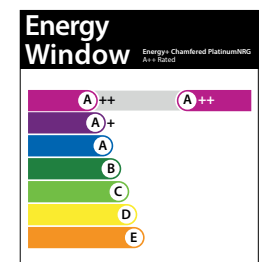

**Platinum[®]**
NRG

www.platinumnrg.co.uk

NRG70 WINDOW

Platinum[®]
NRG

HARDWARE OPTIONS

STANDARD FINISHES

A select range of hardware finishes are available to suit contemporary or traditional installations.

GLOSS FINISH

Polished finish reduces cleaning and maintenance and retains a cleaner look for longer helping resist airborne pollutants and moulds

HIGH TECHNOLOGY

High-tech 6-chamber design intelligently uses structural PVCu for high strength in both the sash and the frame

100% LEAD FREE PVCu

Completely free of poisonous lead stabilisers

ENERGY EFFICIENCY

PlatinumNRG is one of the best performing products on the market, taking full advantage of the increased thermal efficiency offered by its six chamber profile.