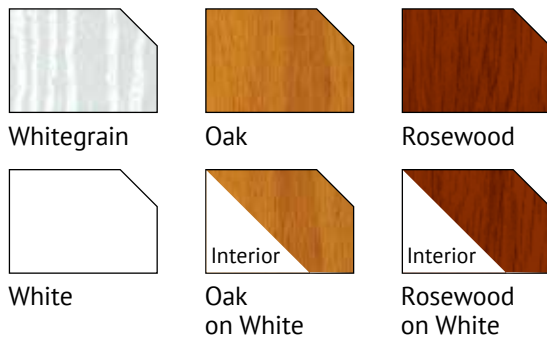

**Platinum[®]**
NRG

www.platinumnrg.co.uk

NRG70 WINDOW

Platinum[®]
NRG

HARDWARE OPTIONS

STANDARD FINISHES

A select range of hardware finishes are available to suit contemporary or traditional installations.

PlatinumNRG[®] Chamfered

PlatinumNRG[®] Sculptured

OPTIONAL FINISHES

A wide range of woodgrain and coloured foil options are available for either or both internal and external faces or even differing frames and sashes.