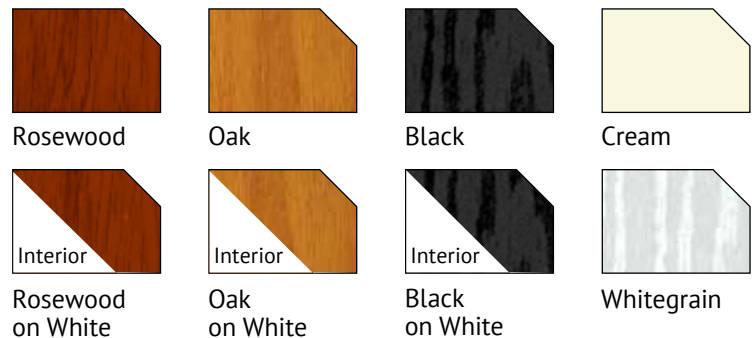

**Platinum[®]**
NRG

www.platinumnrg.co.uk

NRG70 WINDOW

Platinum[®]
NRG

HARDWARE OPTIONS

STANDARD FINISHES

A select range of hardware finishes are available to suit contemporary or traditional installations.

PlatinumNRG[®] Chamfered

PlatinumNRG[®] Sculptured

OPTIONAL FINISHES

A wide range of woodgrain and coloured foil options are available for either or both internal and external faces or even differing frames and sashes.