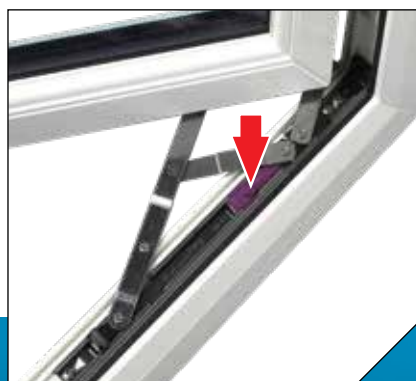

## STANDARD Easy-Clean Hinges

The Easy-Clean hinges enable the sash to be opened at 90 degrees

By pressing down on the purple button, the sash is released and can slide along its hinge runner

This now gives access to the front of the sash from indoors for cleaning.

# slimSASH

Fusion-welded frame

Ultra-low profile glazing gasket means gasket is almost invisible

Adjustable friction stays for top-hung windows.  
Easy-clean/ fire escape friction stays for side-hung windows