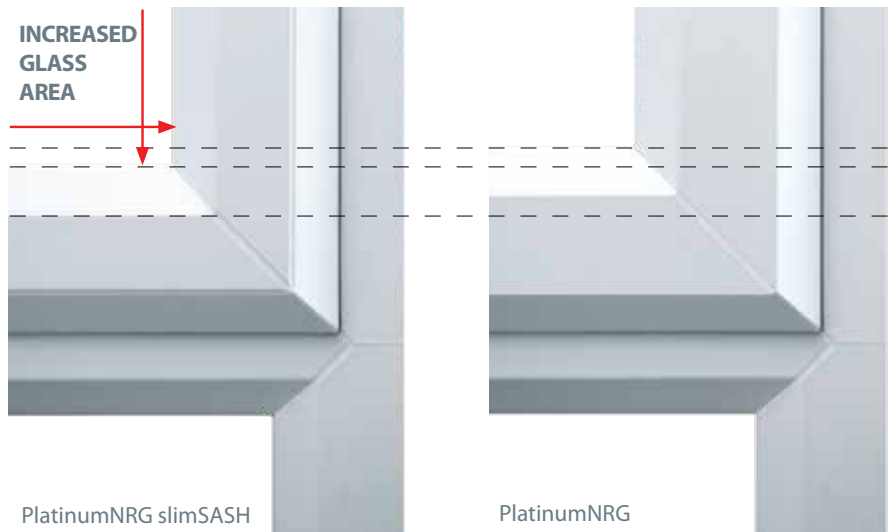

Internally glazed for enhanced security

Double-glazed unit uses clear **SGG Planitherm TOTAL+** energy glass, to achieve maximum amounts of incoming light, and an 'A' Energy Rating

**Platinum**<sup>®</sup>  
**NRG**

[www.platinumnrg.co.uk](http://www.platinumnrg.co.uk)

The key-feature of the PlatinumNRG<sup>®</sup> SlimSASH casement window is the reduced sash width compared to standard 70mm windows.

This slimmer design allows for a greater glass area meaning more daylight coming in and a better view out.

## NEW slimSASH PROFILE

Slimmer sash allows an extra 10mm of glass thereby increasing your view from the inside and the amount of light coming in from the outside.