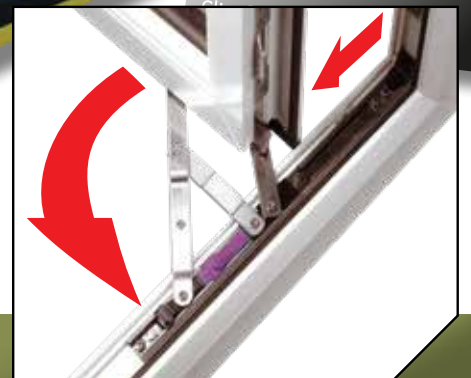

OPTIONAL FINISHES

A wide range of woodgrain and coloured-foil options are available for either or both internal and external faces or even differing frames and sashes.

STANDARD

Easy-Clean Hinges

The Easy-Clean hinges enable the sash to be opened at 90 degrees

By pressing down on the purple button, the sash is released and can slide along its hinge runner

This now gives access to the front of the sash from indoors for cleaning.

NRG French WINDOW

SHOOT BOLTS

The upper and lower parts of the locking mechanism contain not only a roller bolt but also shoot bolts that locate in the keeps mounted on the frame.