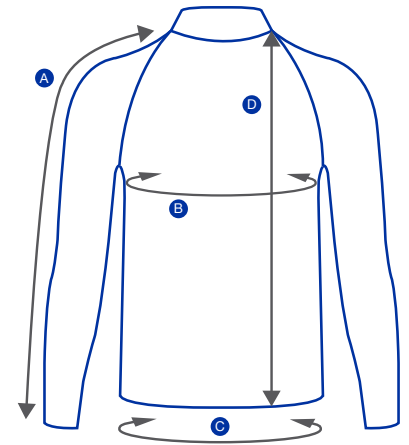

Rash Guard Size Chart

Model	Size	(A) Sleeve Length	(B) CHEST CIRCUMFERENCE	(C) Waist CIRCUMFERENCE	(D) Overall Length
Women's Blue Hibiscus Long Sleeve Rash Guard	Small	26" / 65.5 cm	31.5" / 80 cm	28.5" / 72 cm	24.5" / 62 cm
	Medium	26.5" / 67.5 cm	33" / 84 cm	30" / 76 cm	25.5" / 64.5 cm
	Large	27.5" / 69.5 cm	34.5" / 88 cm	31.5" / 80 cm	26" / 66.5 cm
	X-Large	28" / 71.5 cm	36" / 92 cm	33" / 84 cm	27" / 68.5 cm

Model	Size	(A) Sleeve Length	(B) CHEST CIRCUMFERENCE	(C) Waist Circumference	(D) Overall Length
Men's Midnight Harbor Long Sleeve Rash Guard	Medium	27.5" / 70 cm	38" / 97 cm	34" / 86 cm	26" / 66 cm
	Large	28.5" / 72.5 cm	40.5" / 103 cm	36" / 92 cm	27" / 69 cm
	X-Large	29.5" / 75 cm	43" / 109 cm	38.5" / 98 cm	28.5" / 72 cm
	2X-Large	30.5" / 77.5 cm	45.5" / 115 cm	41" / 104 cm	29.5" / 75 cm

* This guide is an estimate only and cannot account for individual preferences.

Turtle Fins Size Chart

US	UK	EU	3mm Boots	5mm Boots	Thick/Dry Boots
8	7	41	-	-	XL
9	8	42	-	XL	XL
10	9	43-44	XL	XL	2XL
11	10	45	XL	2XL	2XL
12	11	46	2XL	2XL	3XL
13	12	47	2XL	3XL	3XL
14	13	48-49	3XL	3XL	3XL
15	14	50	3XL	3XL	3XL