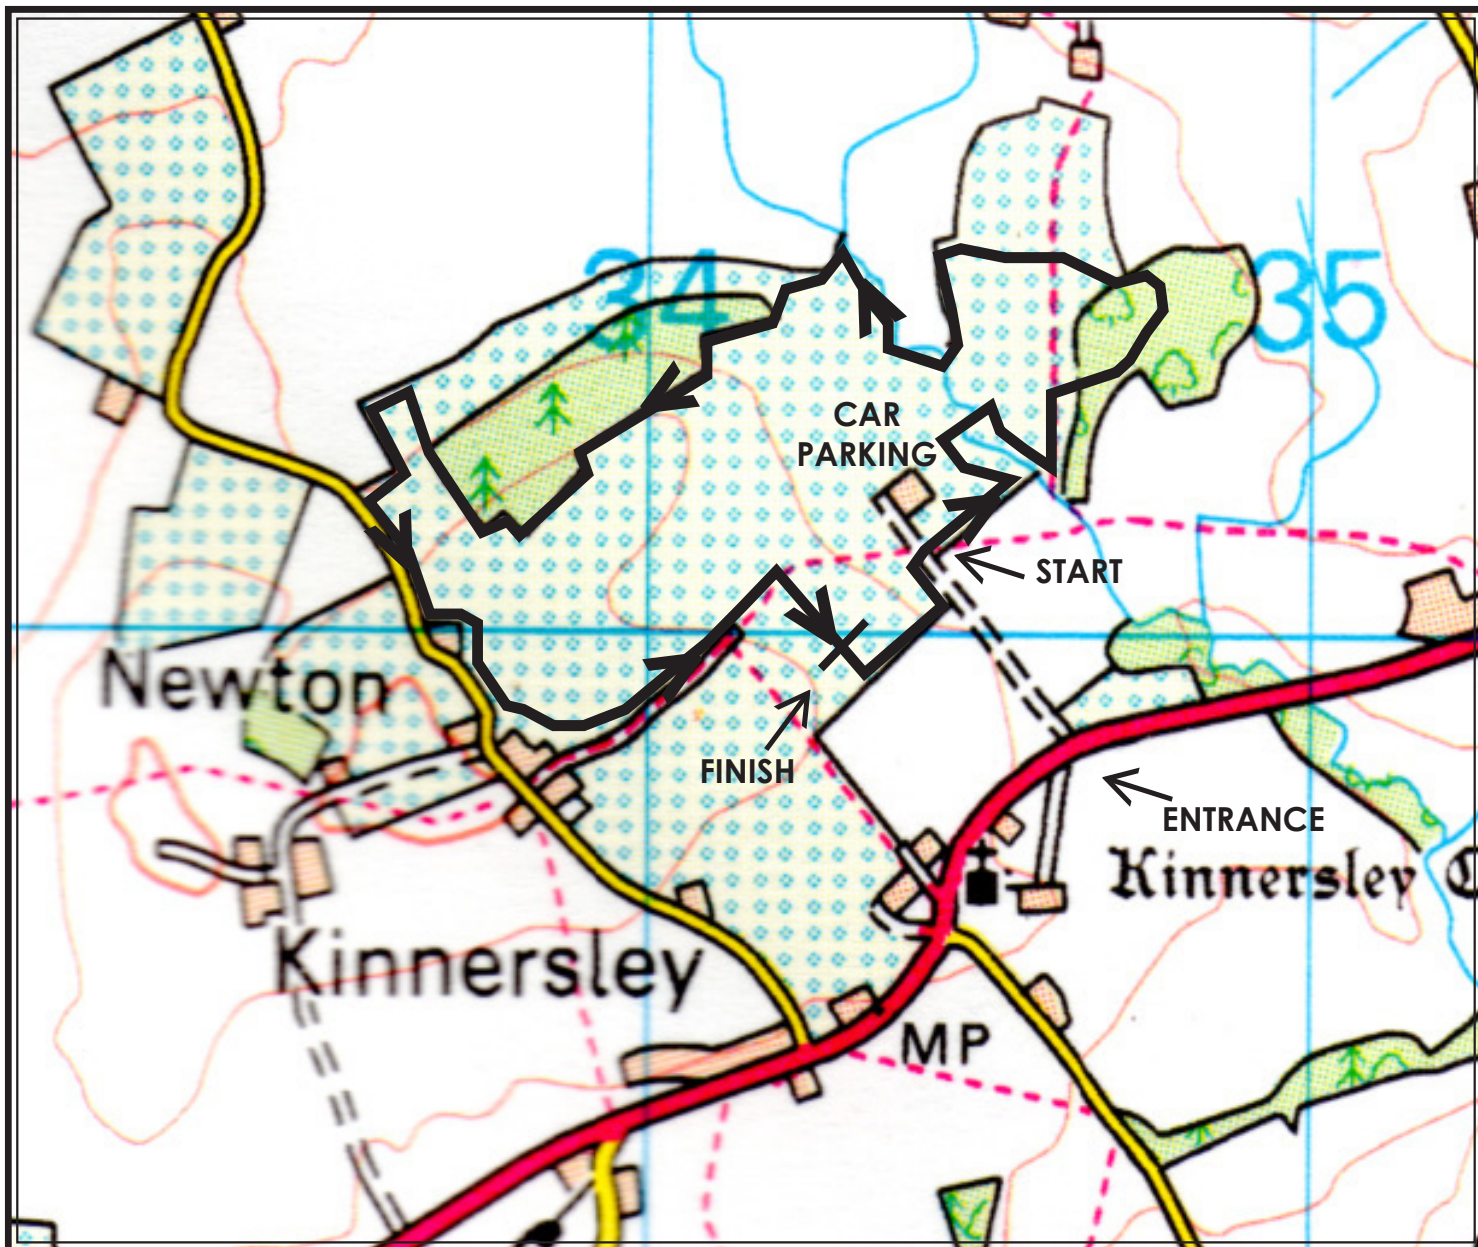

HEREFORDSHIRE SUMMER OFF-ROAD LEAGUE

RACE 2 - KINNERSLEY

WEDNESDAY 18th JUNE 2014 7.15 p.m. start

The race will be held in the Bulmer's Orchards off the A4112 north east of the village of Kinnersley.

The entrance is opposite the entrance to Kinnersley Castle.

Post code :- HR36QF

Extract from 1:50 000 O.S Base.-Not to Scale

HEREFORDSHIRE SUMMER OFF-ROAD LEAGUE

RACE 2 - KINNERSLEY

WEDNESDAY 18th JUNE 2014 7.15 p.m. start

2 laps - mostly over grassland with short sections of road.
Distance 8420m. (Approx 5¼ miles)