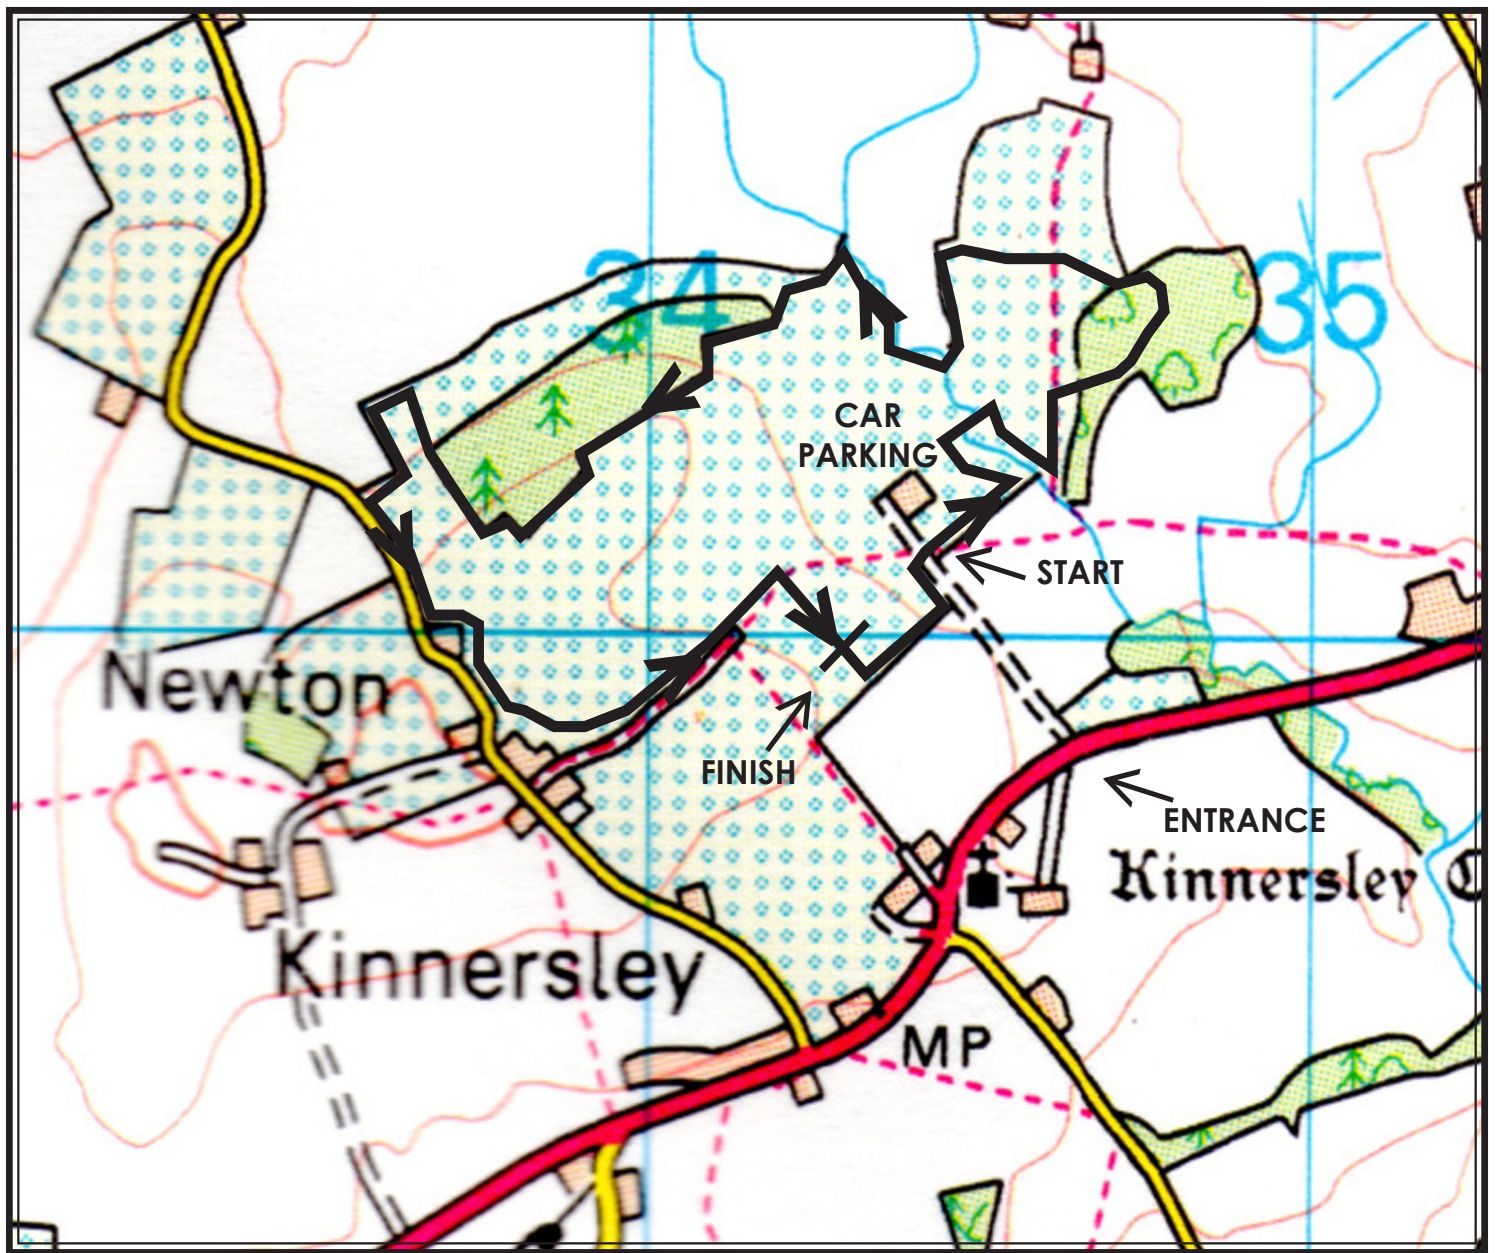

HEREFORDSHIRE SUMMER OFF-ROAD LEAGUE

RACE 2 - KINNERSLEY

WEDNESDAY 26th JUNE 2013 7.15 p.m. start

The race will be held in the Bulmer's Orchards off the A4112 north east of the village of Kinnersley.

The entrance is opposite the entrance to Kinnersley Castle.

Post code :- HR36QF

Extract from 1:50 000 O.S Base.-Not to Scale

HEREFORDSHIRE SUMMER OFF-ROAD LEAGUE

RACE 2 - KINNERSLEY

WEDNESDAY 26th JUNE 2013 7.15 p.m. start

2 laps - mostly over grassland with short sections of road.
Distance 8420m. (Approx 5 1/4 miles)