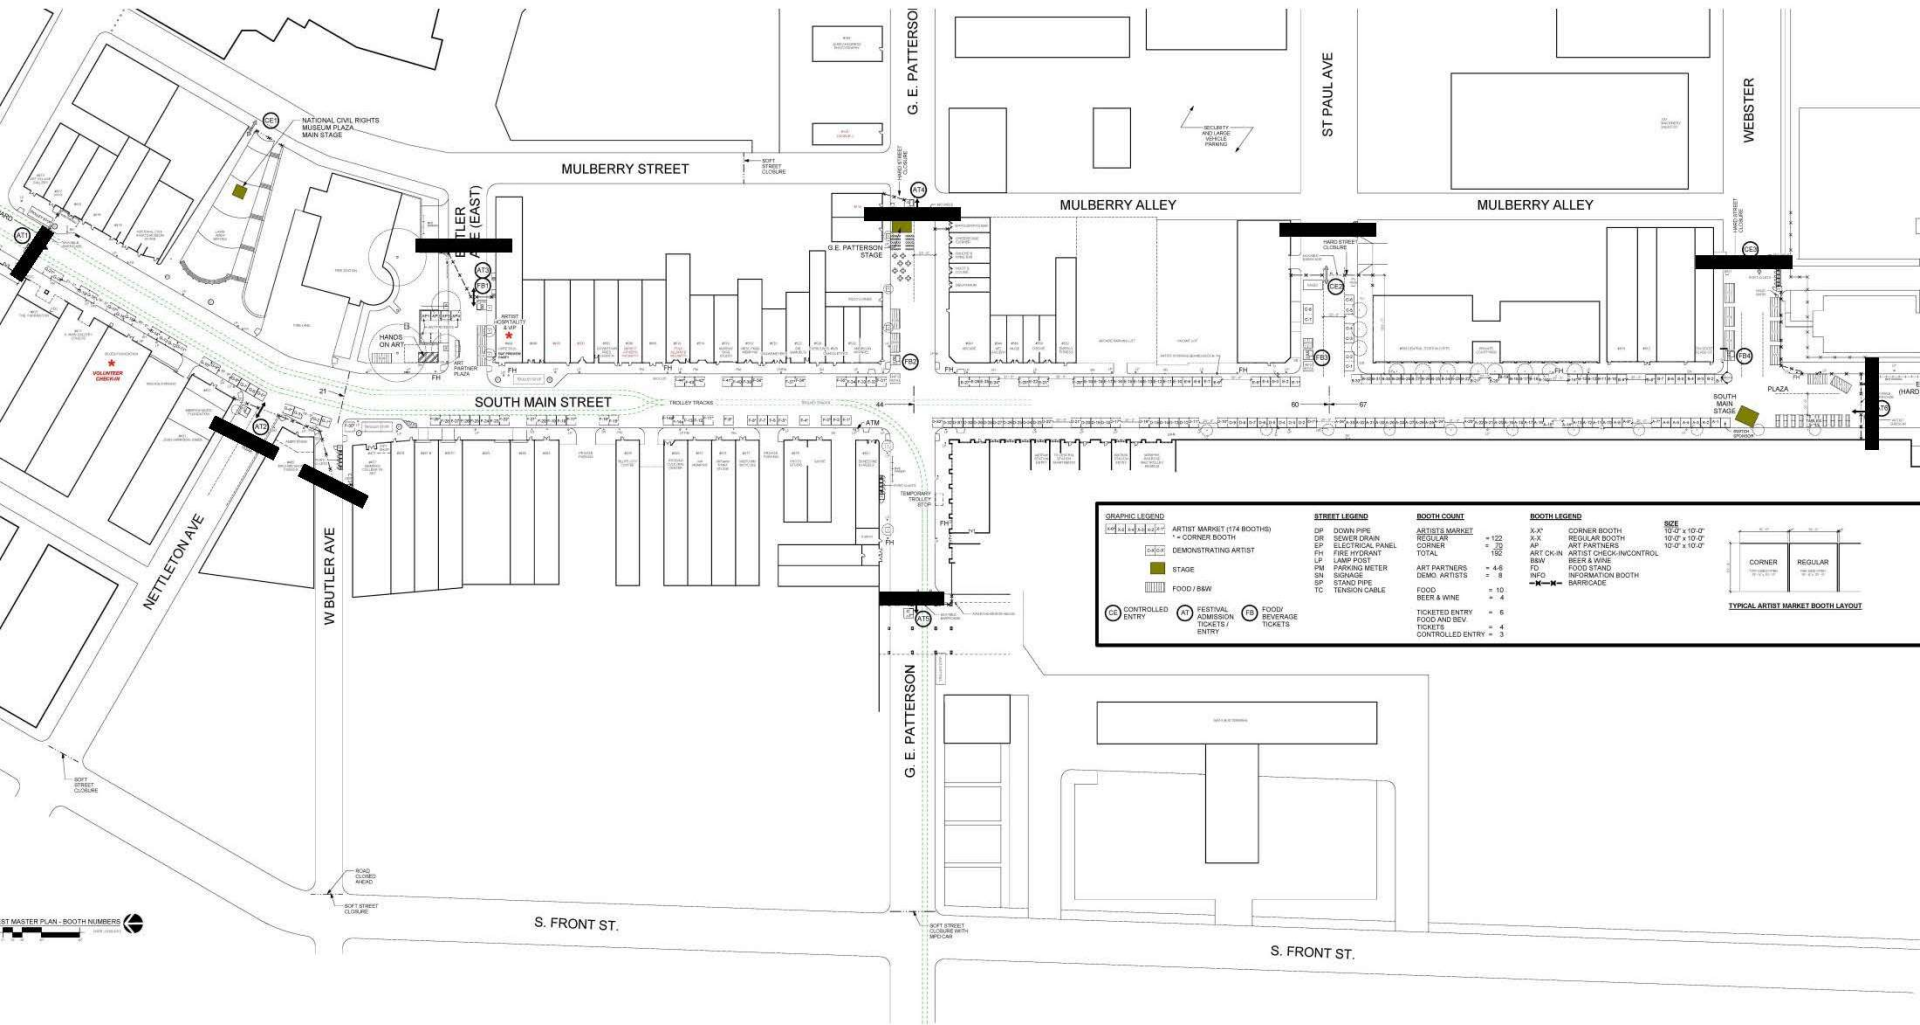

2016 River Arts Festival perimeter and street closures

Black lines indicate where streets will be closed Thursday – Sunday – also notes festival perimeter where wristbands will be required for free access on Saturday and Sunday during festival hours