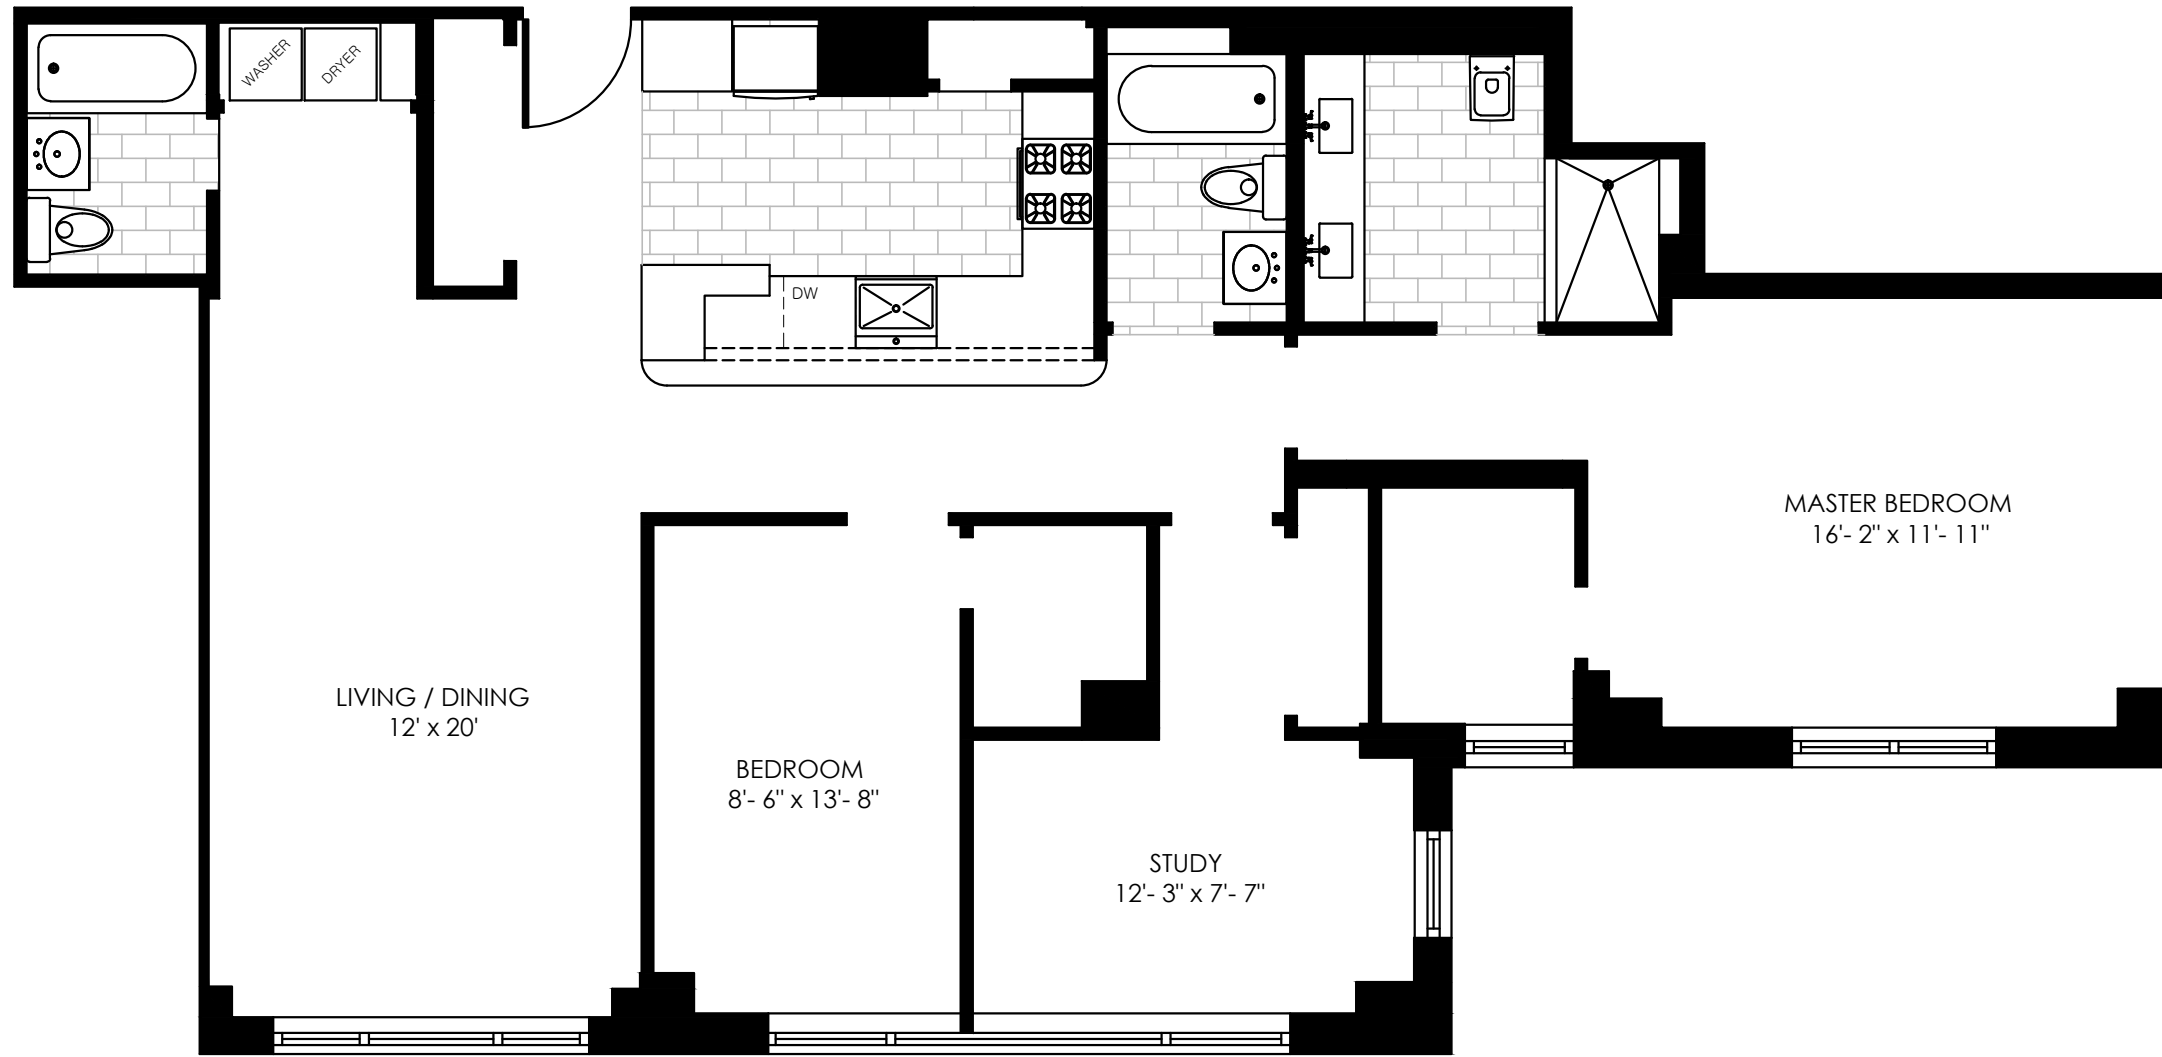

APT 16AB
1,337 SF

LIVING / DINING
12' x 20'

BEDROOM
8'- 6" x 13'- 8"

STUDY
12'- 3" x 7'- 7"

MASTER BEDROOM
16'- 2" x 11'- 11"

WASHER
DRYER

DW