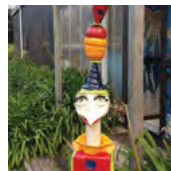

LOT 11

Peter Wichman  
Hercules slays the Cretan Bull  
Oil on canvas  
500mm x 400mm  
Estimate Value: \$2000

LOT 16

Denis O'Connor  
The Communion  
Drawing on slate  
Approx. 120mm x 150mm  
Estimated Value: \$2500

LOT 2

Charlotte Cleverly Bisman  
Self Portrait  
Print  
200mm x 200mm  
Fully Donated

LOT 7

Belinda Fabris  
Melania, the Balancing Act in  
Cirque du Politic  
Ceramic and wood  
2.8m x 500cm EV: \$1300