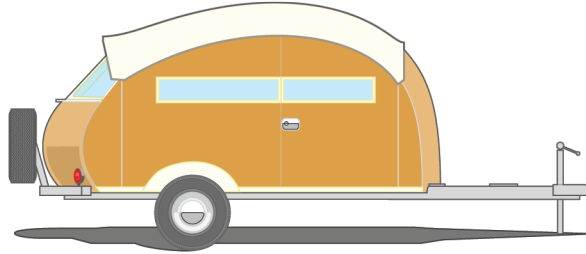

Specifications

Vehicle Weight

Dry Weight 850 lbs / 408 kg
 GVWR 3500 lbs max / 1724 kg
 Tongue Weight 120 lbs / 55 kg

Overall Dimensions

Overall Length 180 in / 4,572 mm
 Overall Width 80 in / 2032 mm
 Overall Height 72 in / 1838 mm
 Wheel Base 72 in / 1838 mm

Wheels & Tires*

Standard Wheel Size 14 in x 6 in
 Tire size 185/60/R14
 Ride Height 15 in

*Custom wheel size and ride heights upon request.

Features

- **Retractable Canvas Canopy***
 18 oz Double Plieed, Industrial Cotton Canvas
 Naturally water repellent canvas canopy
 allows for airy light filled interior environment

- **Bocci 22**
 120v shore power
 Flush mounted outlets*

*See Optional Equipment for upgrades

Interior Dimensions

Surface Area 44 ft sq / 13.4 m sq
 Floor Overall Width 66 in / 1677 mm
 Floor Overall Length 110 in / 2794 mm
 Peak Ceiling Height 51 in / 1298 mm
 Capacity 2 - 3 people