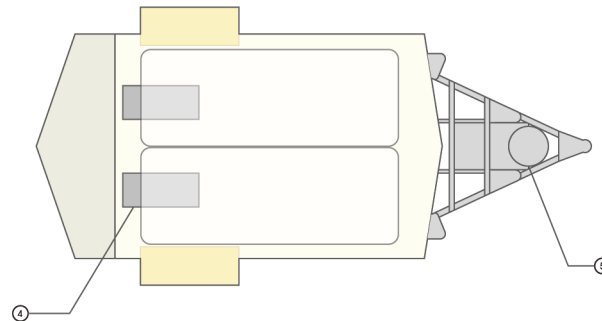

- **Bocci 22**
 120v shore power
 Flush mounted outlets*

*See Optional Equipment for upgrades

Interior Dimensions

Surface Area 44 ft sq / 13.4 m sq
 Floor Overall Width 66 in / 1677 mm
 Floor Overall Length 110 in / 2794 mm
 Peak Ceiling Height 51 in / 1298 mm
 Capacity 2 - 3 people