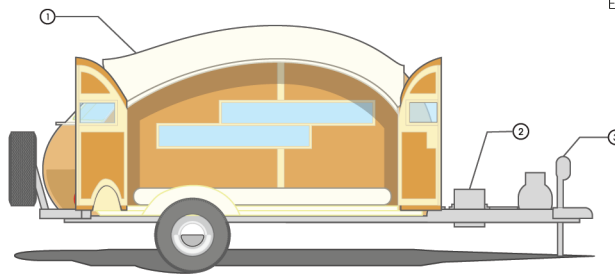

Specifications

Vehicle Weight

Dry Weight 850 lbs / 408 kg
 GVWR 3500 lbs max / 1724 kg
 Tongue Weight 120 lbs / 55 kg

Overall Dimensions

Overall Length 180 in / 4,572 mm
 Overall Width 80 in / 2032 mm
 Overall Height 72 in / 1838 mm
 Wheel Base 72 in / 1838 mm

Wheels & Tires*

Standard Wheel Size 14 in x 6 in
 Tire size 185/60/R14
 Ride Height 15 in

*Custom wheel size and ride heights upon request.

Features

- **Retractable Canvas Canopy***
 18 oz Double Plieed, Industrial Cotton Canvas
 Naturally water repellent canvas canopy
 allows for airy light filled interior environment

- **Bocci 22**
 120v shore power
 Flush mounted outlets*

*See Optional Equipment for upgrades

Interior Dimensions

Surface Area 44 ft sq / 13.4 m sq
 Floor Overall Width 66 in / 1677 mm
 Floor Overall Length 110 in / 2794 mm
 Peak Ceiling Height 51 in / 1298 mm
 Capacity 2 - 3 people