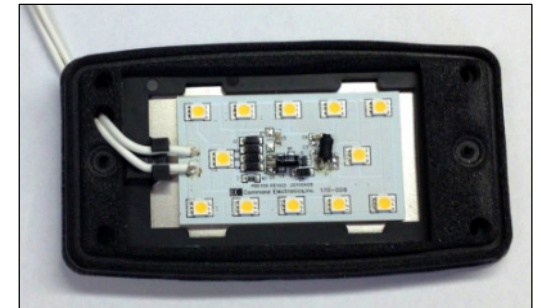

side view shown with white base

inside view - black base

bottom view shown with black base

10-30 VDC  
204 Lumens

Part Numbers Available:

- 007-60We White base, Clear Lens
- 007-60WEA White base, Amber Lens
- 007-60WBe Black base, Clear Lens
- 007-60WBEA Black base, Amber Lens
- 007-60WBRe Black base, Rocker Switch, Clear Lens
- 007-60WBREA Black base, Rocker Switch, Amber Lens

- Replacement Clear Lens for without switch: 89-184
- Replacement Amber Lens for without switch: 89-184A
- Replacement Clear Lens for with-Switch: 89-184-R
- Replacement Amber Lens for with Switch: 89-184-RA
- Replacement Switch: K-0042

Command Electronics, Inc.  
15670 Morris Industrial Drive  
Schoolcraft, MI 49087

TITLE

Wet Location LED Light  
with and without Switch

|       |            |          |                    |
|-------|------------|----------|--------------------|
| SIZE  | CAGE CODE  | DWG NO   | REV                |
| A     |            | 007-60We | RFP                |
| SCALE | K. Whiting |          | DATE Sept 26, 2012 |