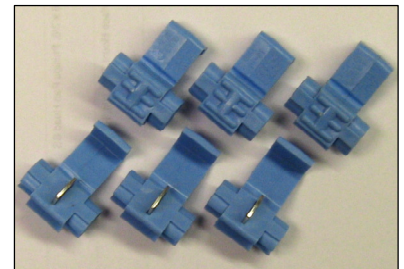

One LED module includes an incandescent light bulb for the license plate light

This kit contains everything you need to convert one 003-81 and one 003-81L tail lights to LED.

Only simple tools required. (screwdriver and pliers)

Instructions included.

Command Electronics, Inc.  
15670 Morris Industrial Drive  
Schoolcraft, MI 49087

TITLE

LED Upgrade Kit for  
two 81 style Tail Lights

SIZE

A

CAGE CODE

DWG NO