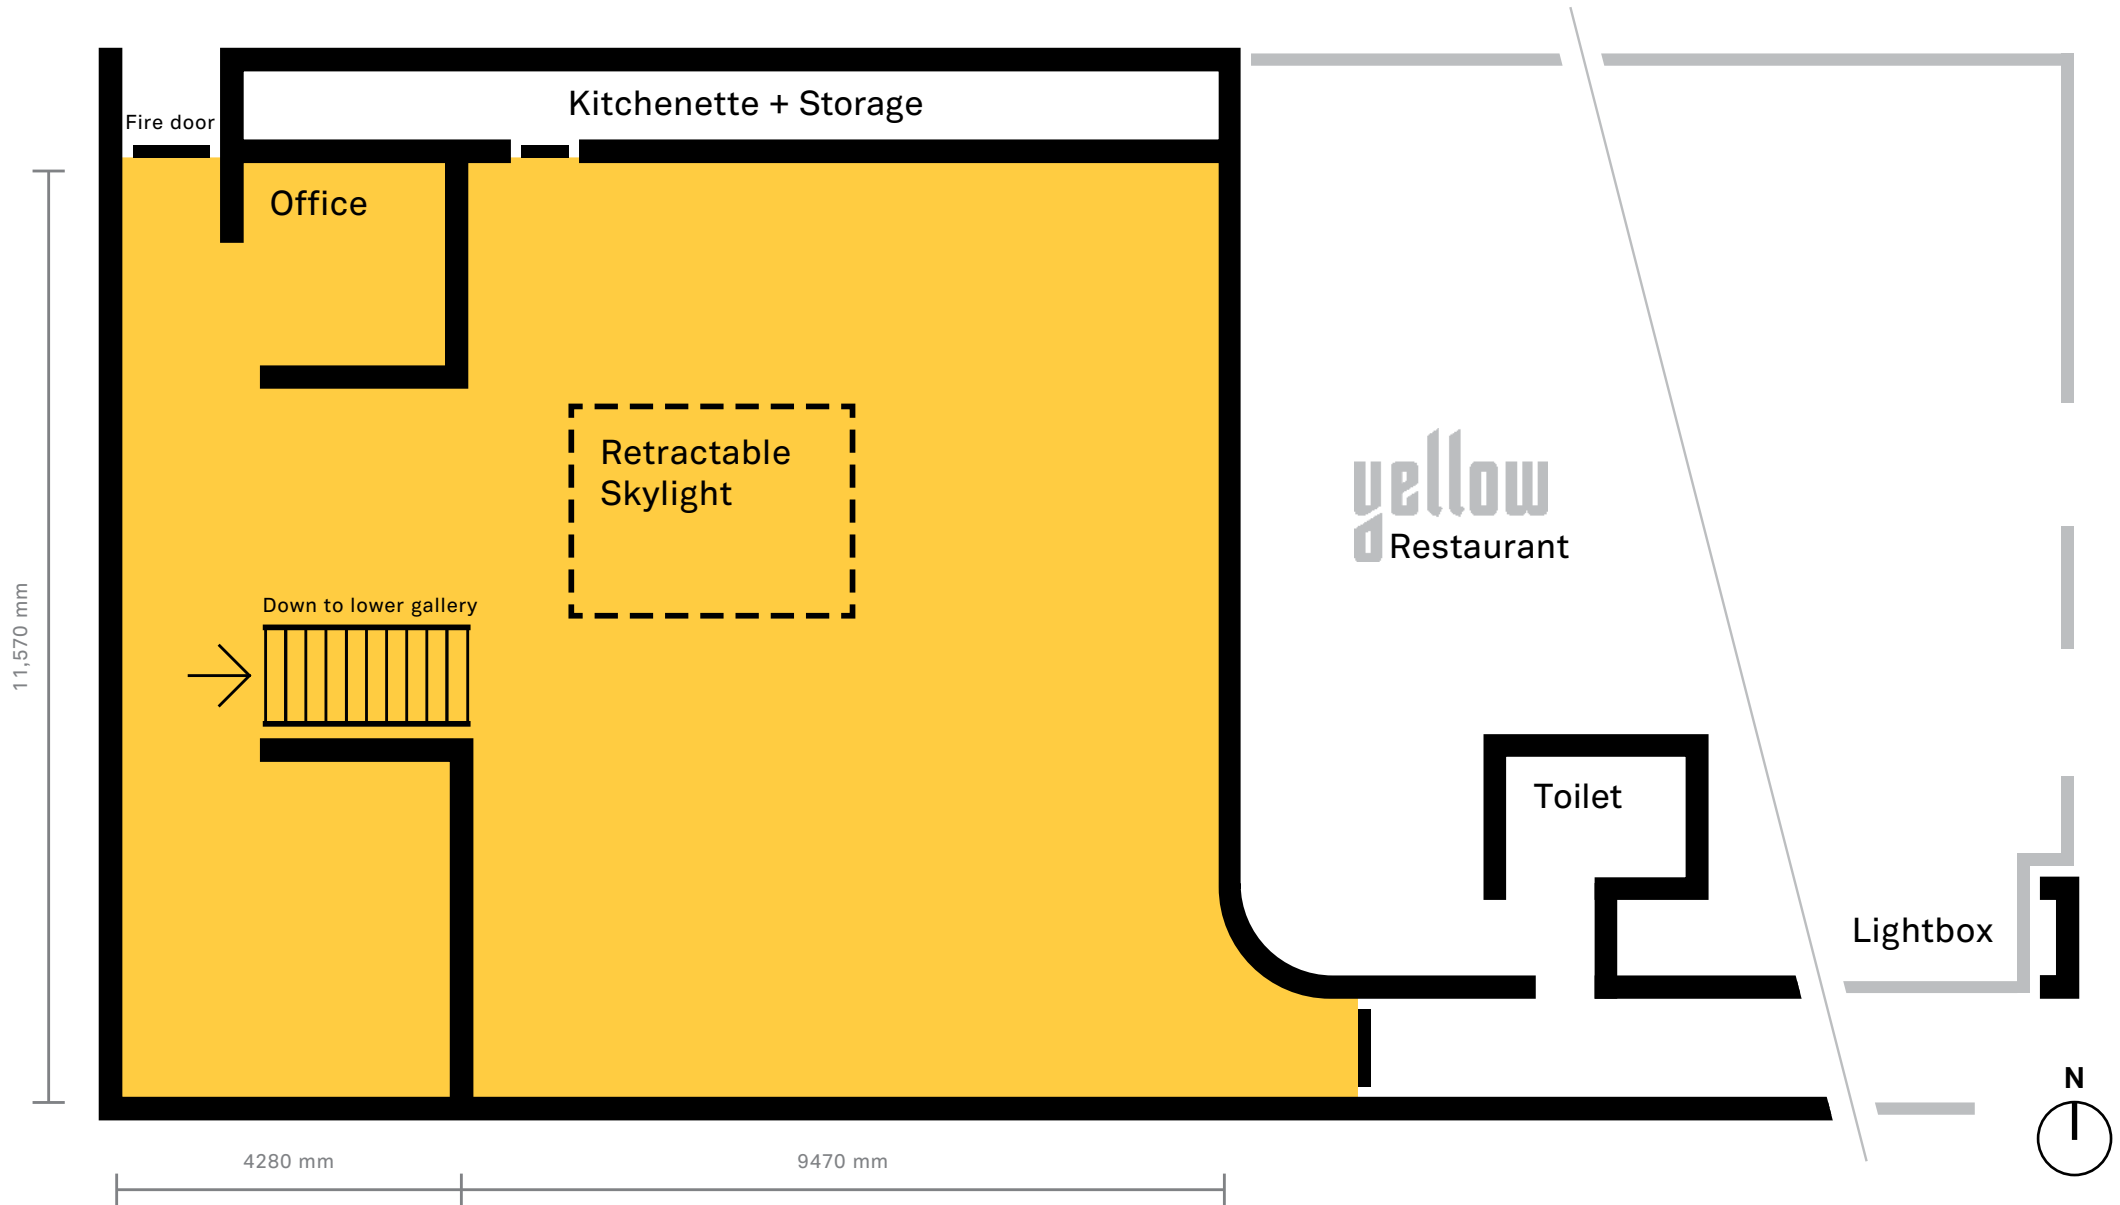

Ground Floor Gallery

180 sqm (approx)

The Yellow House

57–59 Macleay Street / Potts Point NSW 2011
T: 0412 856 731 / info@atyellowhouse.com.au
www.atyellowhouse.com.au

Lower Gallery

130 sqm (approx)

The Yellow House