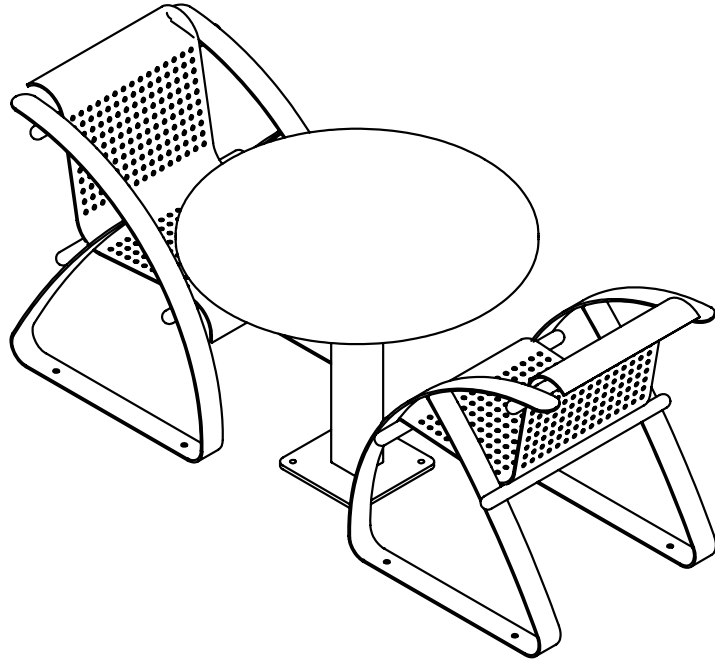

BROOK LINE PRINDLE TABLE & CHAIR

Get mobile with the Prindle Table and chair, the table is anchored—but the chairs can be either bolted in place or in secure areas, left mobile.

CONSTRUCTION/MATERIAL

Seat/Back: .125" Steel Sheet
Legs: 3" Steel Flat Bar
Table Top: Formed Steel Sheet
Table Flange: Steel Sheet

OVERALL DIMENSIONS

Chair
- 28.5" Length
- 26" Width
- 34" Height
Table
- 37.87" Diameter
- 30" Height

MOUNTING

- (4 each) .62" Mounting Holes in table and individual chairs

SEAT OPTIONS

Square Perf
Round Perf (shown)
Diamond Perf
Specialty Perf
Type:

FINISH OPTIONS

Powder Coating

Thermoplastic Coating
#

CONTRACTOR: _____

JOB: _____

NOTES: _____