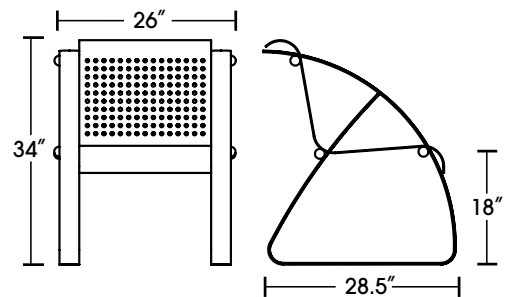

BROOK LINE PRINDLE TABLE & CHAIR

Get mobile with the Prindle Table and chair, the table is anchored—but the chairs can be either bolted in place or in secure areas, left mobile.

CONSTRUCTION/MATERIAL

Seat/Back: .125" Steel Sheet
Legs: 3" Steel Flat Bar
Table Top: Formed Steel Sheet
Table Flange: Steel Sheet

OVERALL DIMENSIONS

Chair
- 28.5" Length
- 26" Width
- 34" Height
Table
- 37.87" Diameter
- 30" Height

MOUNTING

- (4 each) .62" Mounting Holes in table and individual chairs

SEAT OPTIONS

Square Perf
Round Perf (shown)
Diamond Perf
Specialty Perf
Type:

FINISH OPTIONS

Powder Coating

Thermoplastic Coating
#

CONTRACTOR: _____

JOB: _____

NOTES: _____