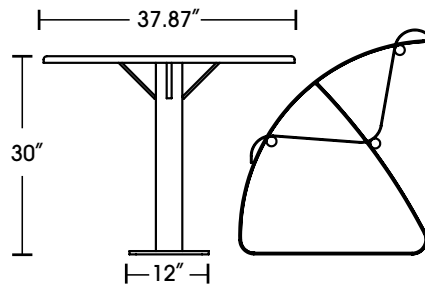

BROOK LINE PRINDLE TABLE & CHAIR

Get mobile with the Prindle Table and chair, the table is anchored—but the chairs can be either bolted in place or in secure areas, left mobile.

CONSTRUCTION/MATERIAL

Seat/Back: .125" Steel Sheet
Legs: 3" Steel Flat Bar
Table Top: Formed Steel Sheet
Table Flange: Steel Sheet

OVERALL DIMENSIONS

Chair
- 28.5" Length
- 26" Width
- 34" Height
Table
- 37.87" Diameter
- 30" Height

MOUNTING

- (4 each) .62" Mounting Holes in table and individual chairs

SEAT OPTIONS

Square Perf
Round Perf (shown)
Diamond Perf
Specialty Perf
Type:

FINISH OPTIONS

Powder Coating

Thermoplastic Coating
#

CONTRACTOR: _____

JOB: _____

NOTES: _____