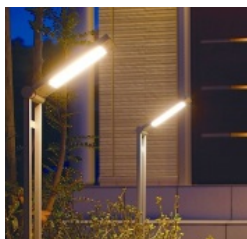

For all sample, technical and
installation enquiries please contact:

Covet International

E info@wecovet.com.au

T +613 9398 8128

wecovet.com.au

Covet brings to the design community
a series of unique architectural products
from Australia, Japan and beyond.

Visit wecovet.com.au to explore other ranges.

Japanese low volt LED lighting