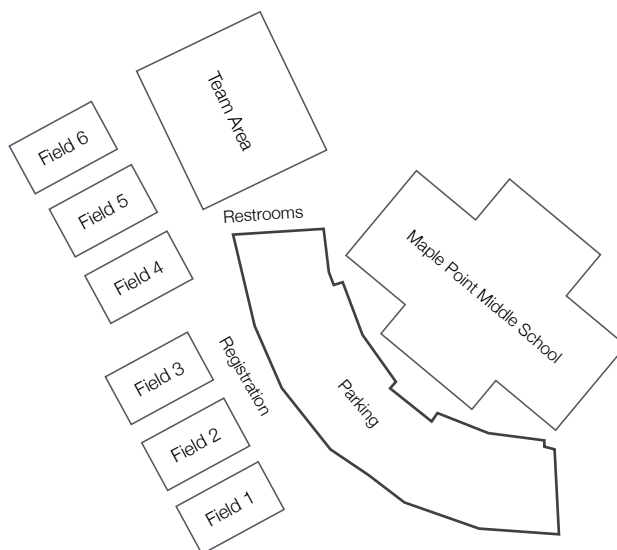

All games are 17 minutes running time

3 minute break between games

All games start and stop on a central horn

Double horn indicates 2 minutes remaining in the game

Please clean up all trash and place the bags near the registration tent