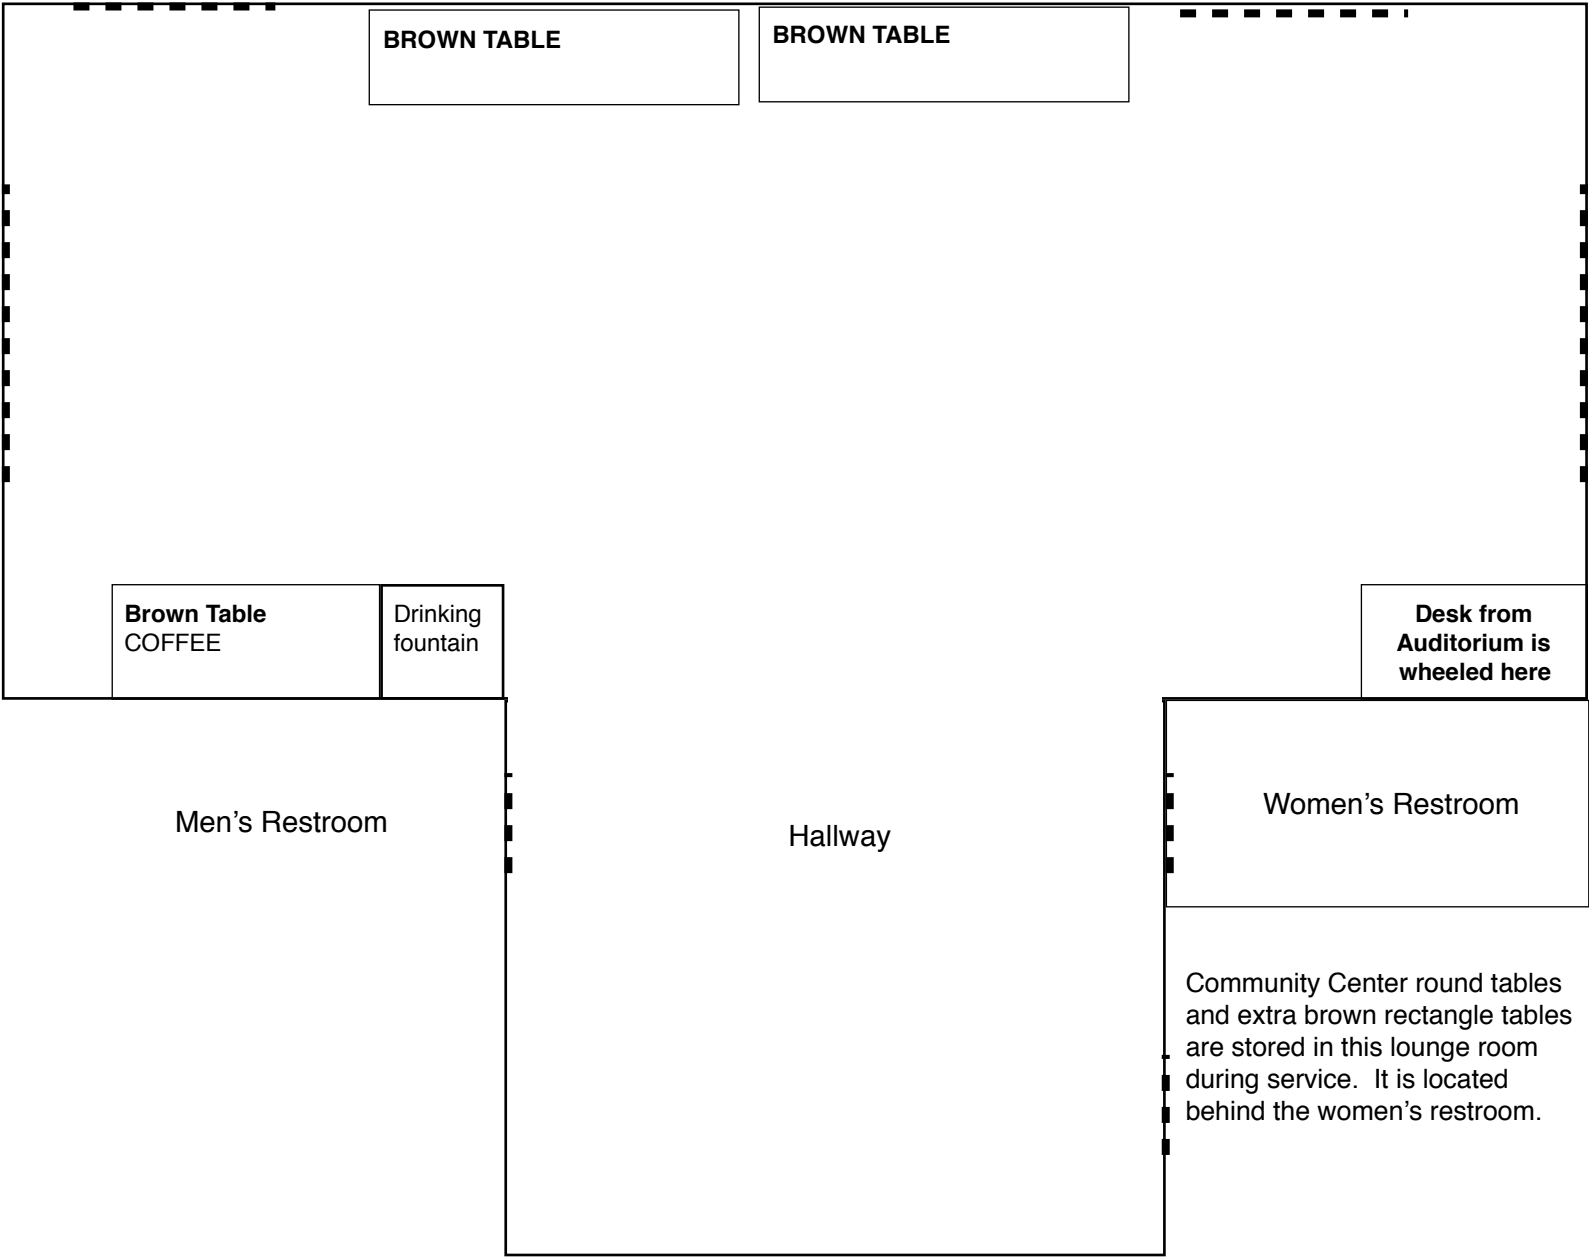

# WELCOME HALL SET-UP

BROWN TABLE

BROWN TABLE

Brown Table  
COFFEE

Drinking  
fountain

Desk from  
Auditorium is  
wheeled here

Men's Restroom

Hallway

Women's Restroom

Community Center round tables  
and extra brown rectangle tables  
are stored in this lounge room  
during service. It is located  
behind the women's restroom.