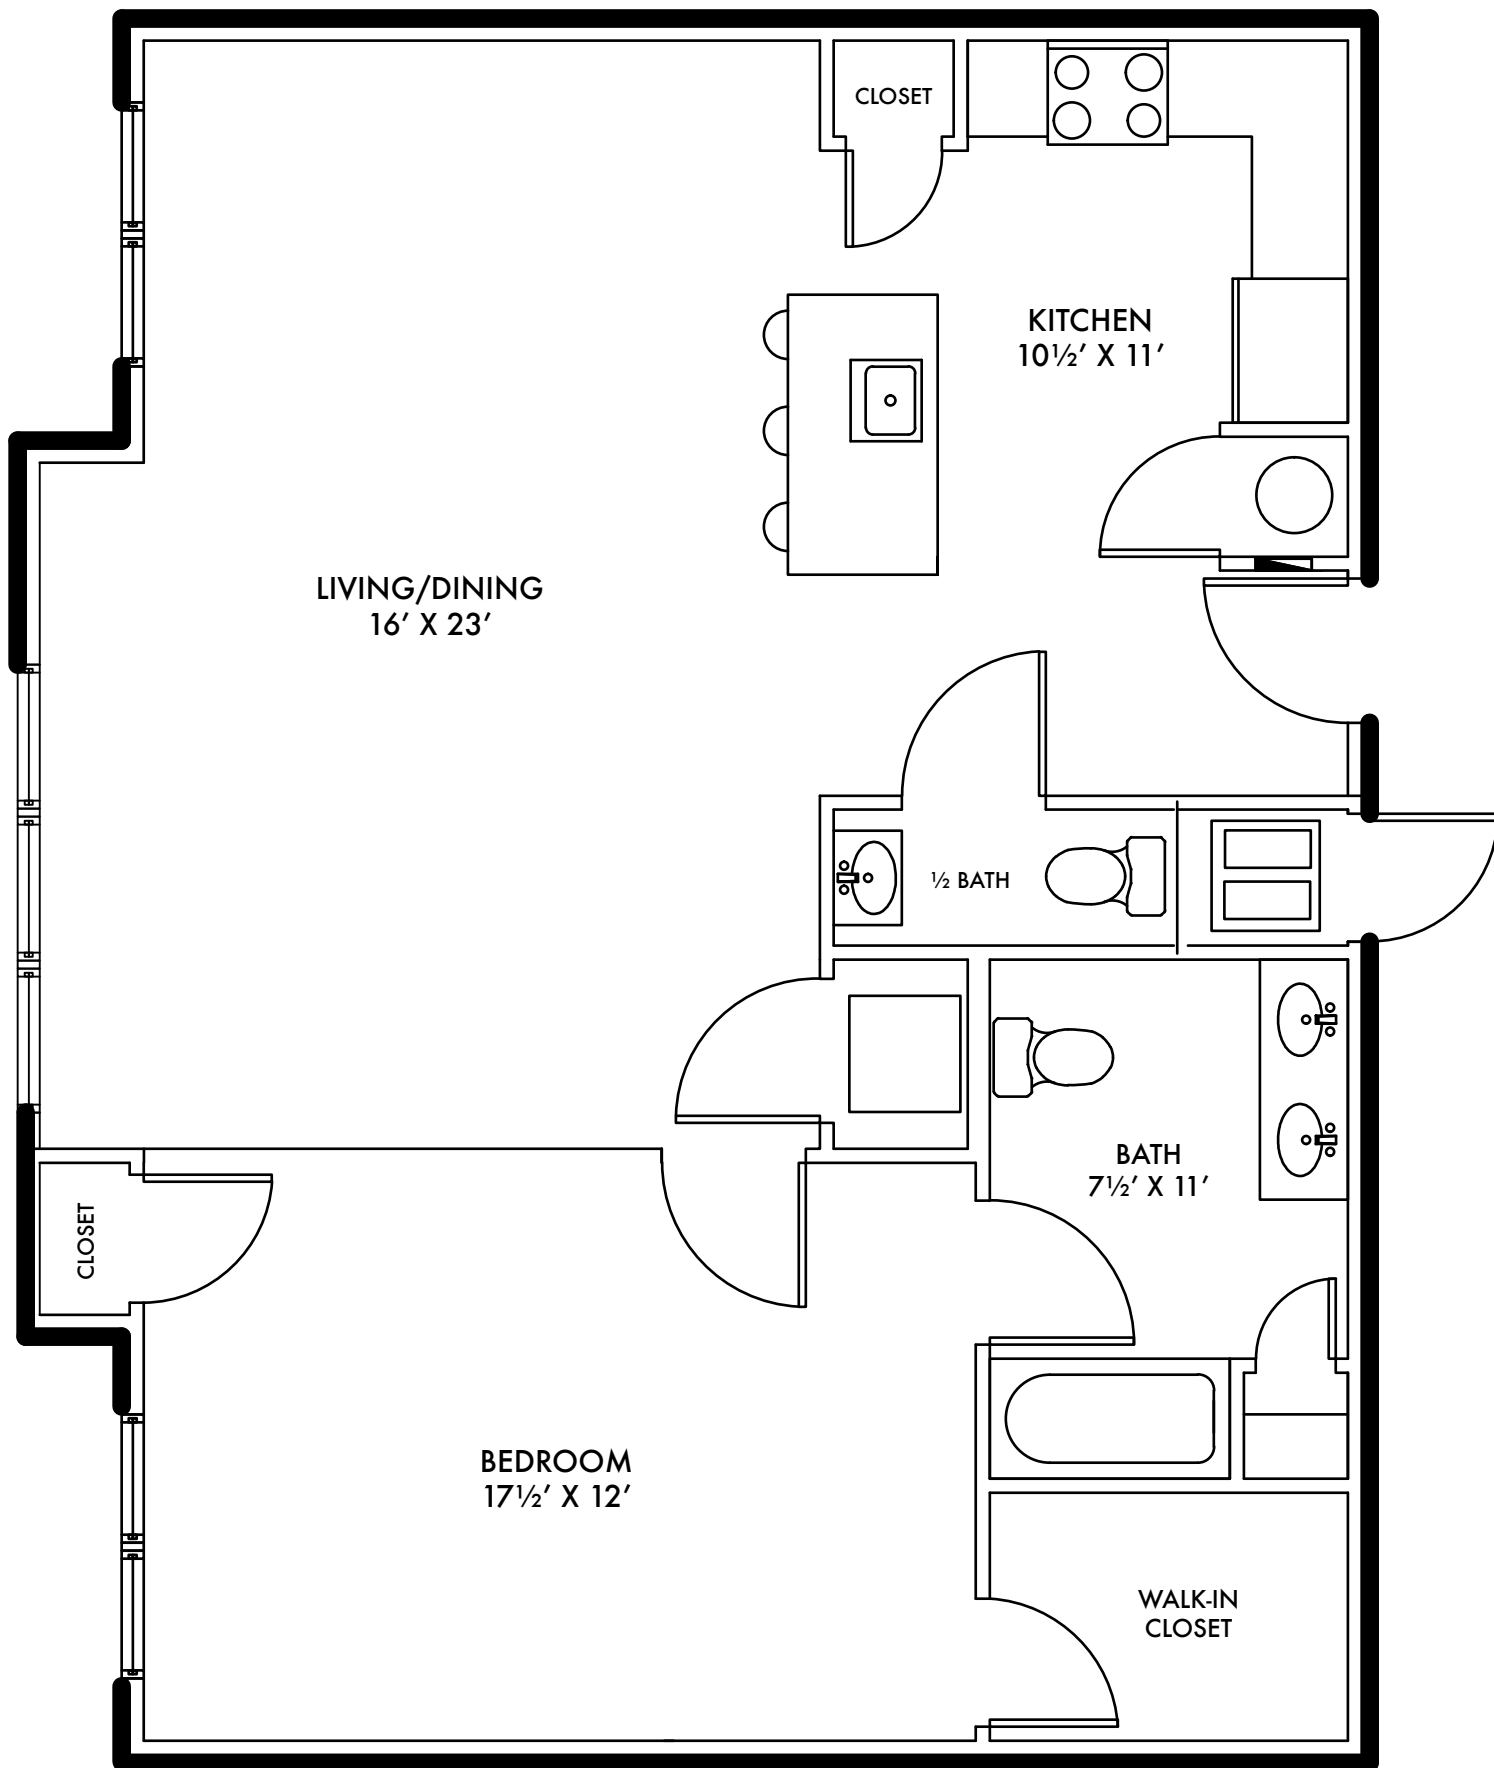

# THE LOFTS

- MIDDLESEX -

VENICE - 983 sq. ft.  
1 Bedroom  
1+ ½ Bath