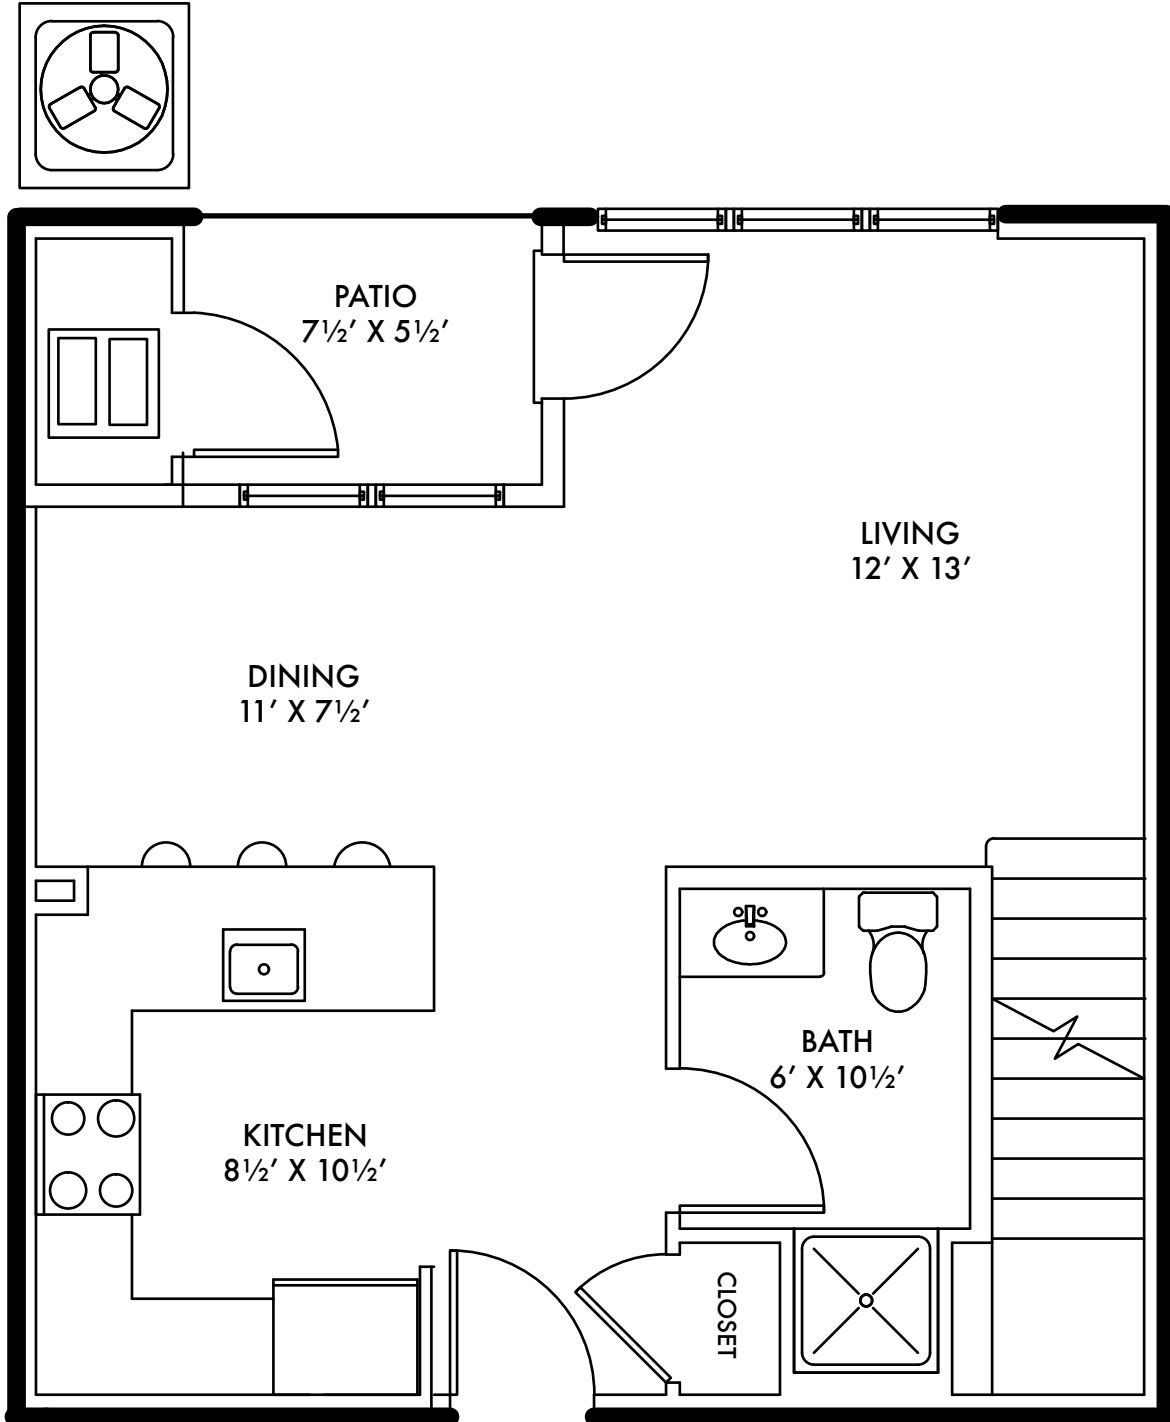

THE LOFTS

- MIDDLESEX -

MILAN I - 1st FLOOR
Total Unit 1227 sq. ft
2 Bedroom
2 Bath

THE LOFTS

- MIDDLESEX -

MILAN I - 2nd FLOOR
Total Unit 1227 sq. ft
2 Bedroom
2 Bath