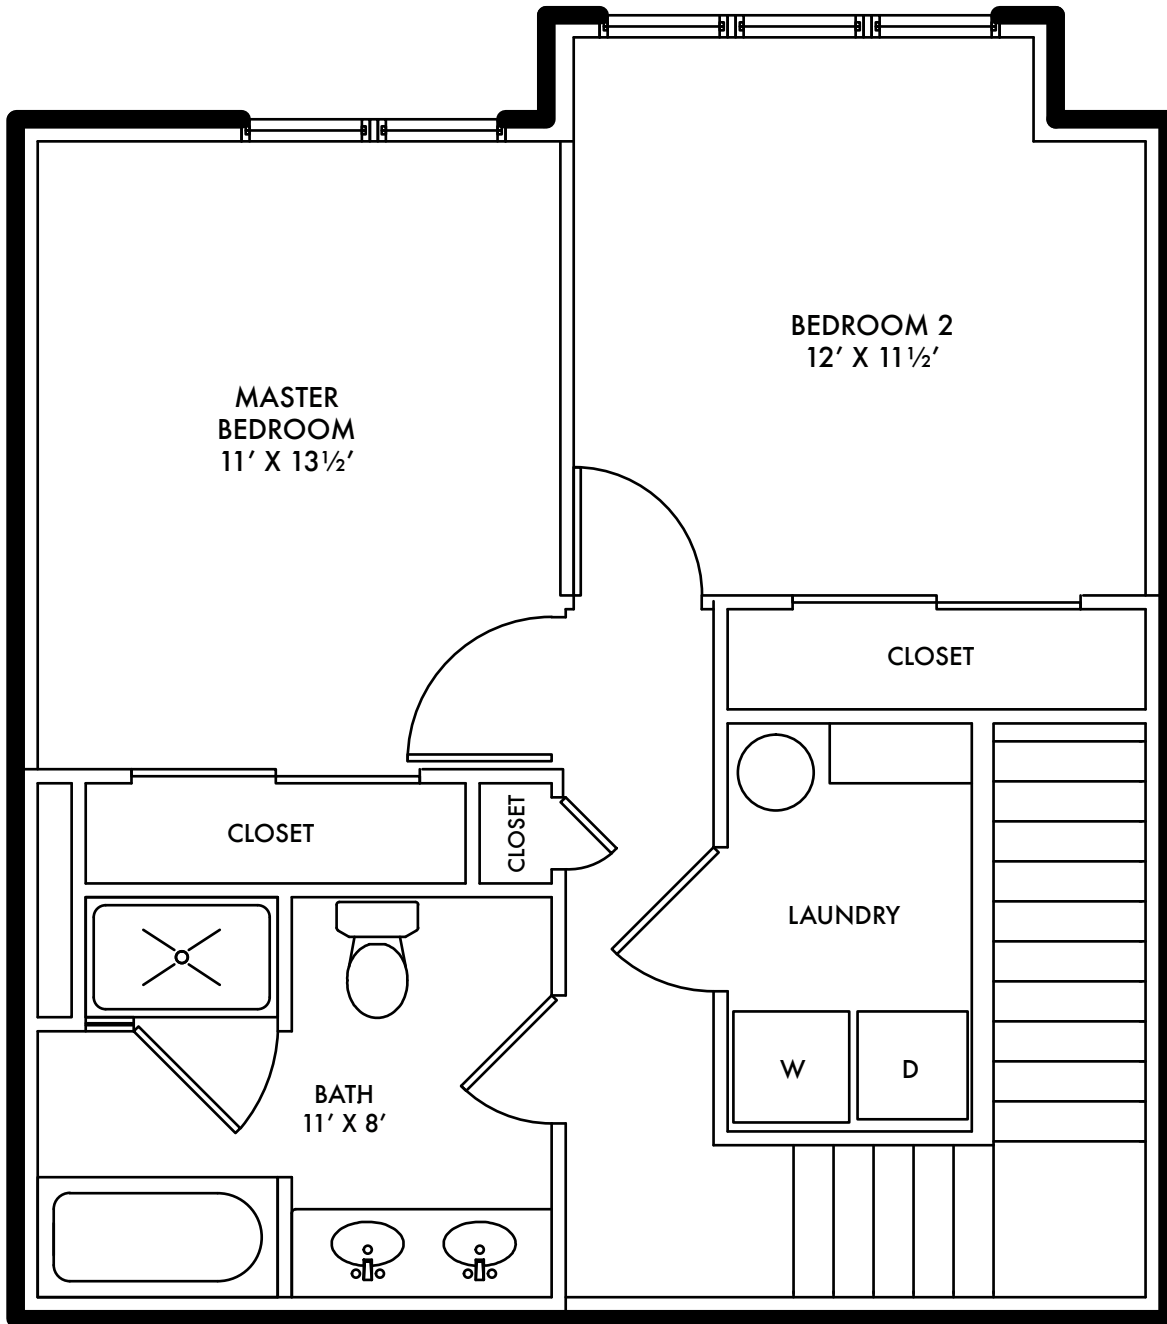

THE LOFTS

- MIDDLESEX -

MILAN I - 1st FLOOR
Total Unit 1227 sq. ft
2 Bedroom
2 Bath

THE LOFTS

- MIDDLESEX -

MILAN I - 2nd FLOOR
Total Unit 1227 sq. ft
2 Bedroom
2 Bath