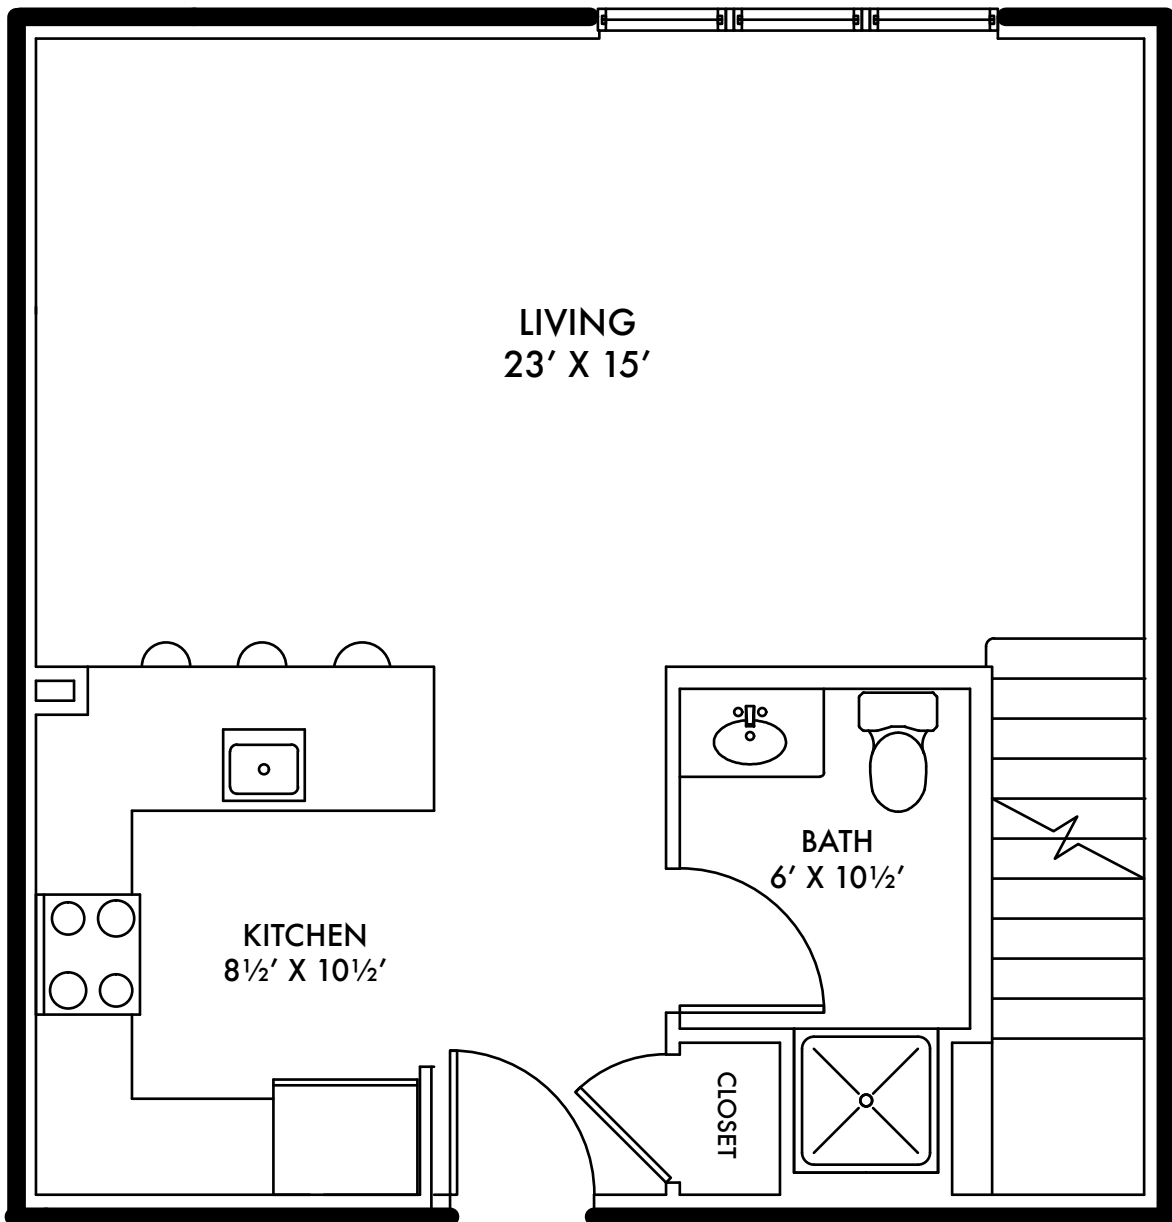

THE LOFTS

- MIDDLESEX -

MILAN II 1st FLOOR
Total Unit 1246 sq. ft.
2 Bedroom
2 Bath

THE LOFTS

- MIDDLESEX -

MILAN II 2nd FLOOR
Total Unit 1246 sq. ft.
2 Bedroom
2 Bath