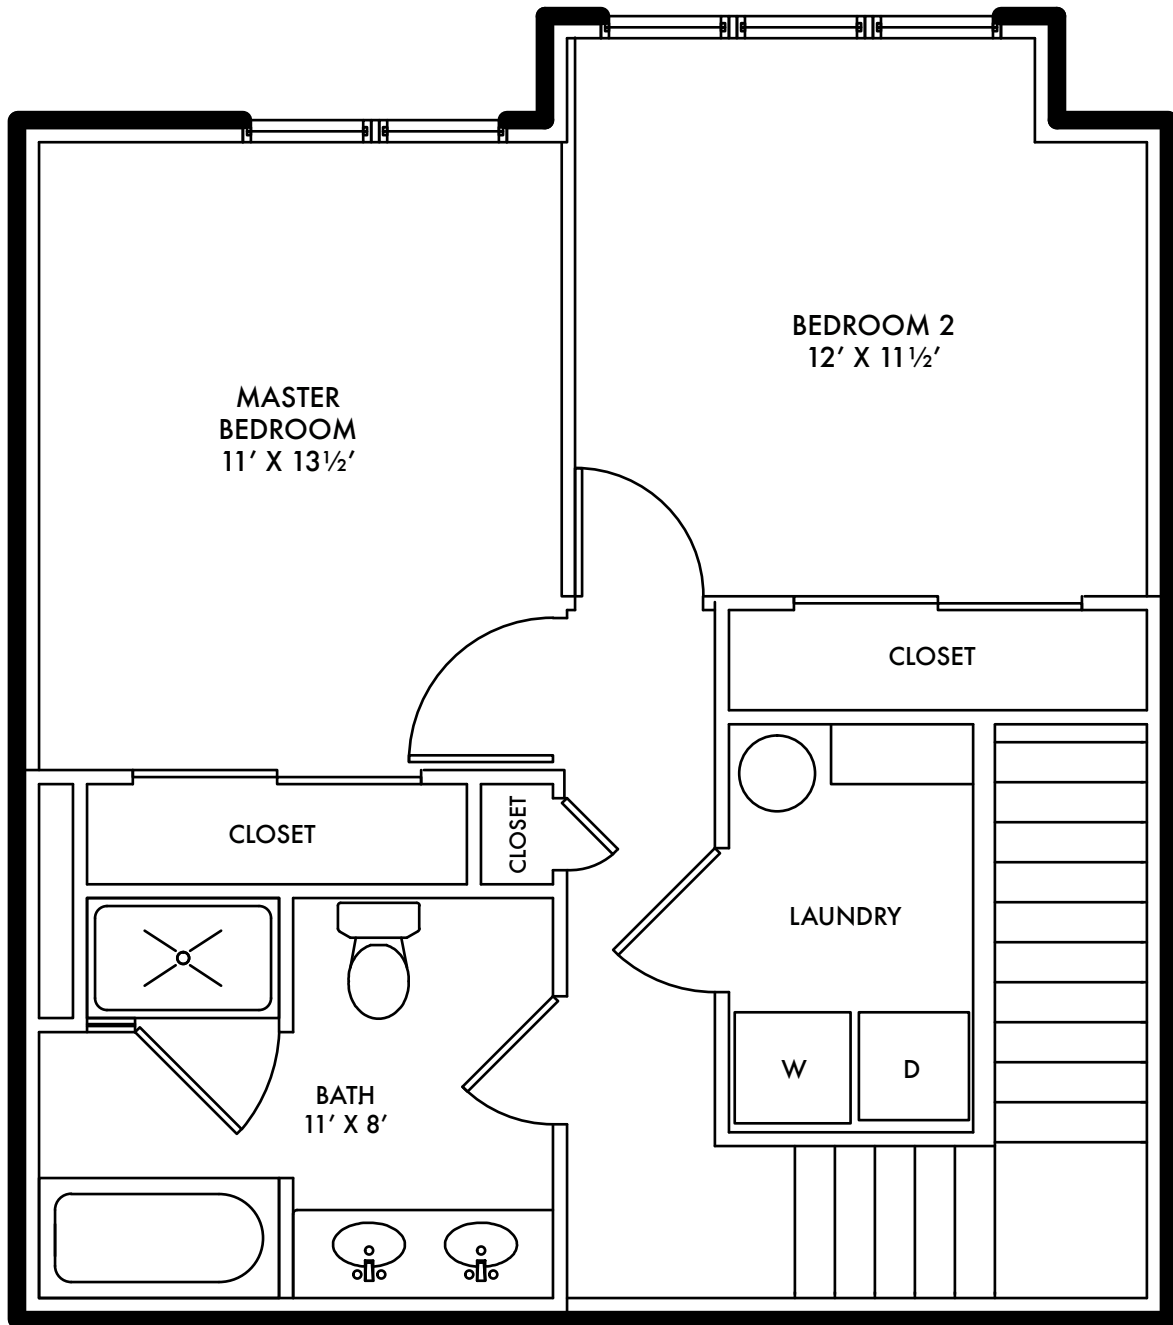

THE LOFTS

- MIDDLESEX -

MILAN II 1st FLOOR
Total Unit 1246 sq. ft.
2 Bedroom
2 Bath

THE LOFTS

- MIDDLESEX -

MILAN II 2nd FLOOR
Total Unit 1246 sq. ft.
2 Bedroom
2 Bath