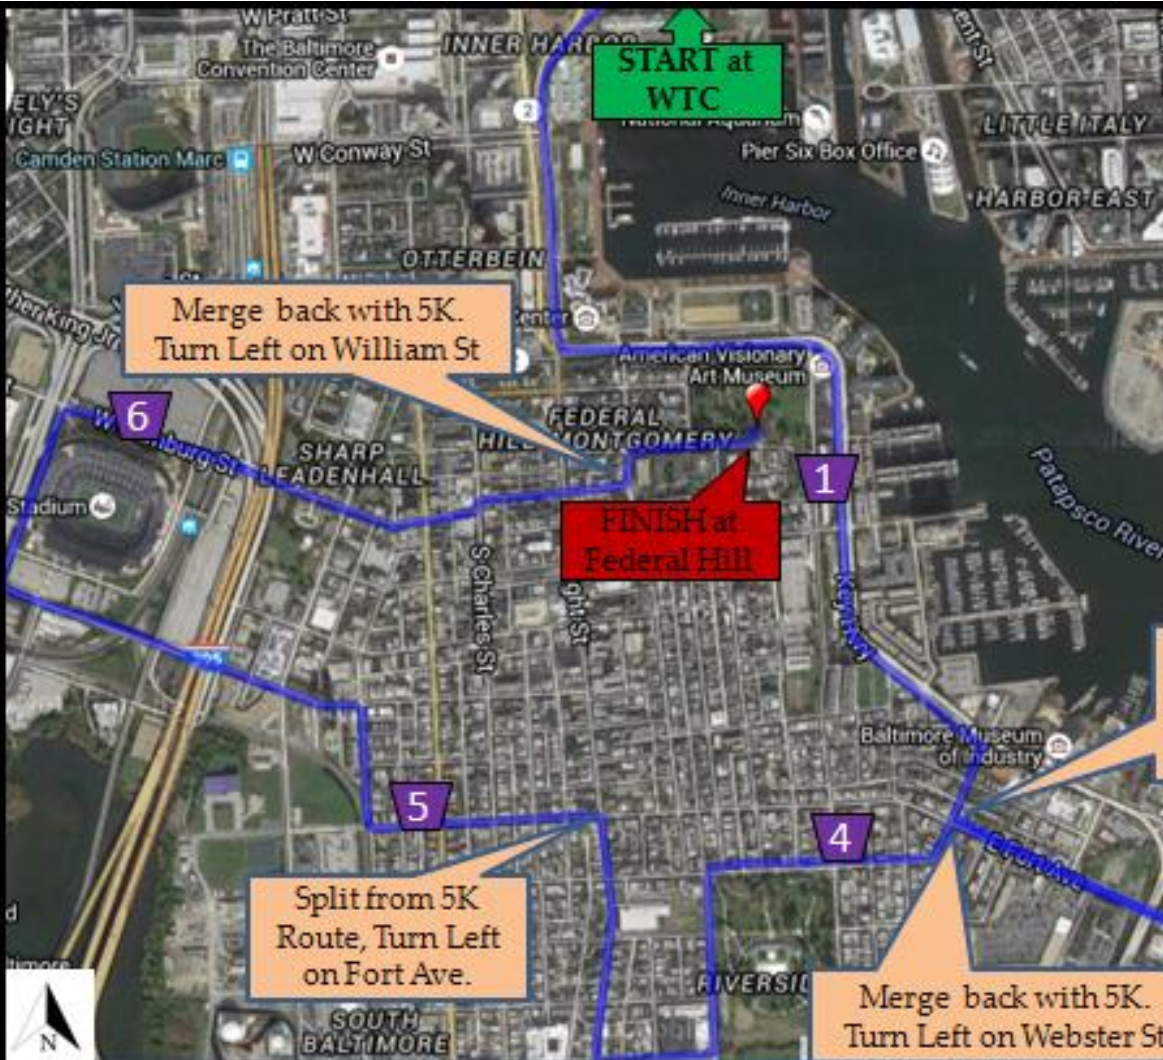

11K Course Map

Merge back with 5K.
Turn Left on William St

START at WTC

FINISH at Federal Hill

Split from 5K Route,
Turn Left on Fort Ave.

Split from 5K Route,
Turn Left on Fort Ave.

Merge back with 5K.
Turn Left on Webster St

Turn Around Point

Course Notes:

- 5K and 11K races will start in front of the World Trade Center on Pratt Street at 8:46am.
- 11K route will split from and merge with the 5K twice. Follow course marshal instructions and directional signs.