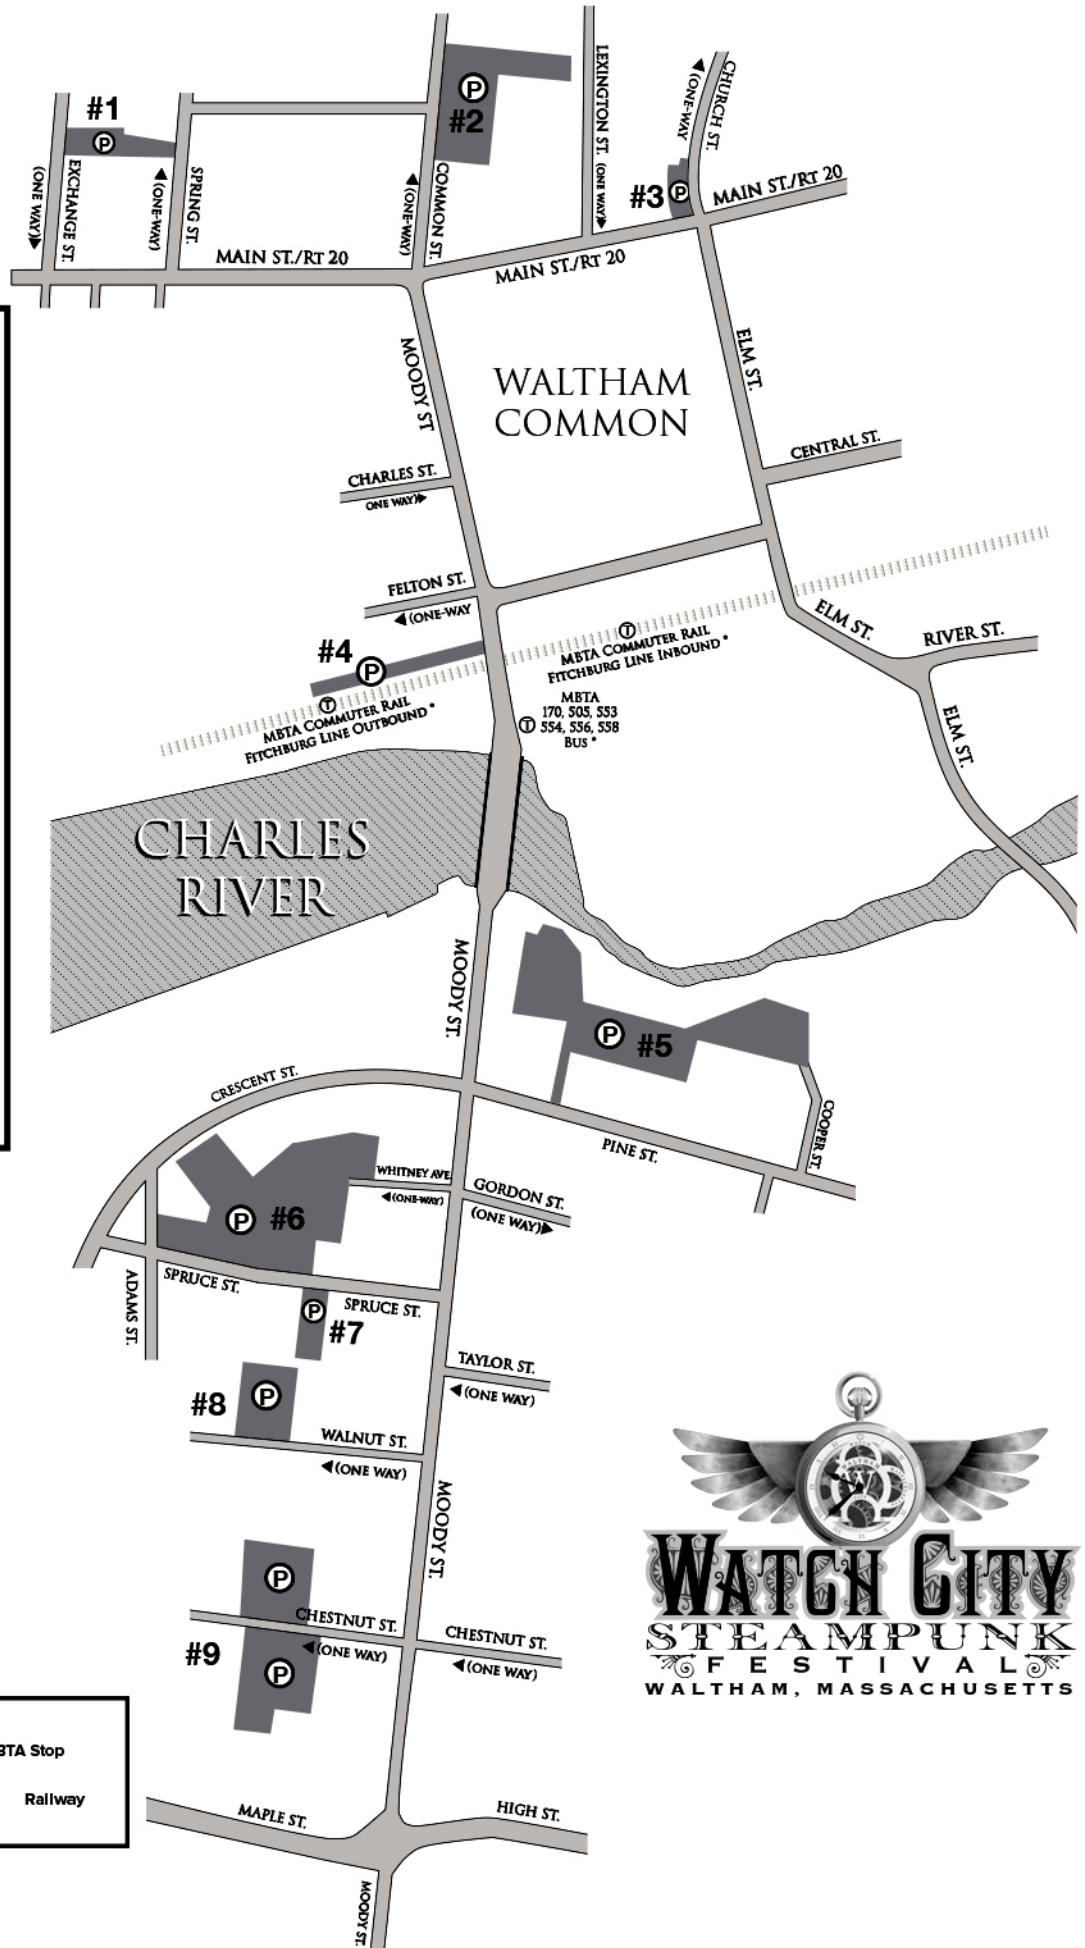

## OFF STREET PUBLIC PARKING

1. LIBRARY LOT  
33 SPACES
2. CENTRAL SQ. PARKING DECK  
256 SPACES
3. CHURCH STREET LOT  
20 SPACES
4. RAILROAD LOT  
37 SPACES
5. EMBASSY PARKING FACILITY  
264 SPACES
6. CRESCENT ST. LOT  
212 SPACES
7. SPRUCE ST. LOT  
34 SPACES
8. WALNUT ST. LOT  
54 SPACES
9. CHESTNU ST. LOT(S)  
117 SPACES

\*CONSULT THE MBTA FOR SCHEDULES & FARES

### LEGEND:

- |  |                    |  |           |
|--|--------------------|--|-----------|
|  | Public Roadway     |  | MBTA Stop |
|  | Public Parking Lot |  | Railway   |