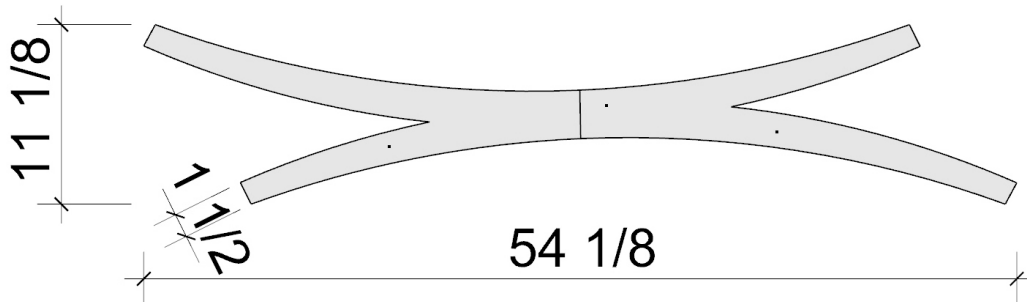

LEAN

Specification Sheet December 11, 2015

Roomio Lean is a unitized light available in various sizes. Minimal but not boring, Lean suits a space without overwhelming it. Inquire about custom sizes.

Price: \$2,080.00

Model: lean_5411

sku: lean_5411_77

Installation

Type:	Suspension or surface mount
Environment:	Indoor, dry location
Hardware:	Cables + Grippers (< 144"), or 7/8" stand-offs
Canopy:	Circular plate, R=5.25", primed white finish
Weight:	Fixture < 25 lbs. (not including driver)
Product height:	4-3/8"