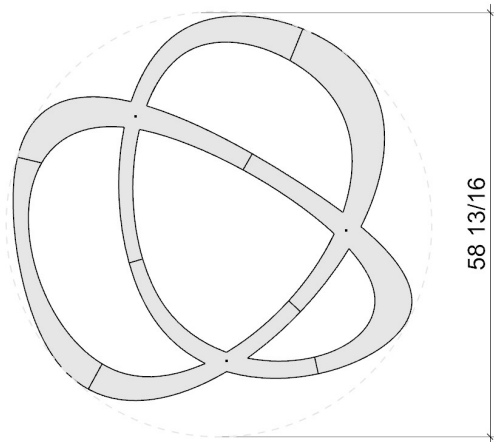

ORBIT

Specification Sheet December 11, 2015

Price: $5,000.00

Model: orbit_60

sku: orbit_60_80

Installation

Type:	Suspension or surface mount
Environment:	Indoor, dry location
Hardware:	Cables + Grippers (< 144"), or 7/8" stand-offs
Canopy:	Circular plate, R=5.25", primed white finish
Weight:	Fixture < 25 lbs. (not including driver)
Product height:	4-3/8"

Illumination

Lamp:	LED
Lumen estimate:	8130 Lumens
Total wattage:	195 Watts
Color rendering index:	80%
Standard color temp:	3000~3100k K (variance +/- 50k)
Available color temp:	2700k - 6000k
Drivers:	Included/ Class 2 / 110V-in 24V-out
Certification:	UL48

Options

Standard Sidewall Finishes:	Gloss: white, Matte: black, gray and brown
Premium sidewall finishes:	Bright, clear or brushed in brass, copper or silver
Back panel material:	Black acrylic or *white star board or *felt panel
Dimming:	*Remote wired pulse width modulation (PWM)
Additional Illumination:	*Double Lumens, RGB & Uplight

Timing

Roomio products are made to order and can be shipped within 8 weeks/ prices subject to change without prior notice/ *Indicates options with an upcharge(not included) and possible added lead time.

Exclusions

Shipping is not included in price

Warranty

limited One year warranty--please see our Terms & Conditions

roomio®
BY FORIM LLC

Roomio Orbit is a unitized light available in various sizes. Soft shapes and balanced design make it the perfect canopy at any size. Inquire about custom sizes.