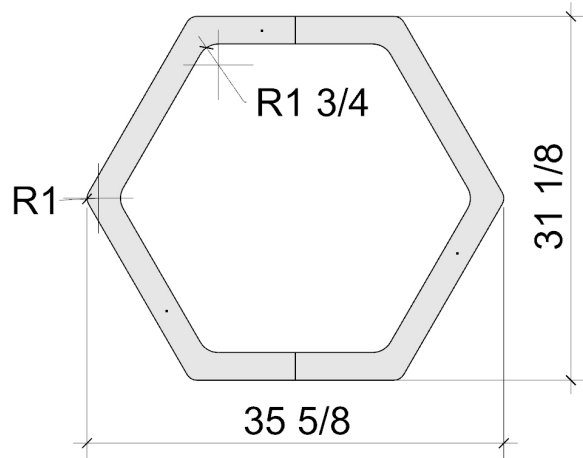

HONEY

Specification Sheet December 11, 2015

Roomio Honey is a unitized light available in various sizes. Graphic yet charming, Honey is both homey and hardworking. Inquire about custom sizes.

Price: \$2,080.00

Model: honey_36

sku: honey_36_68

Installation

Type:	Suspension or surface mount
Environment:	Indoor, dry location
Hardware:	Cables + Grippers (< 144"), or 7/8" stand-offs
Canopy:	Circular plate, R=5.25", primed white finish
Weight:	Fixture < 25 lbs. (not including driver)
Product height:	4-3/8"