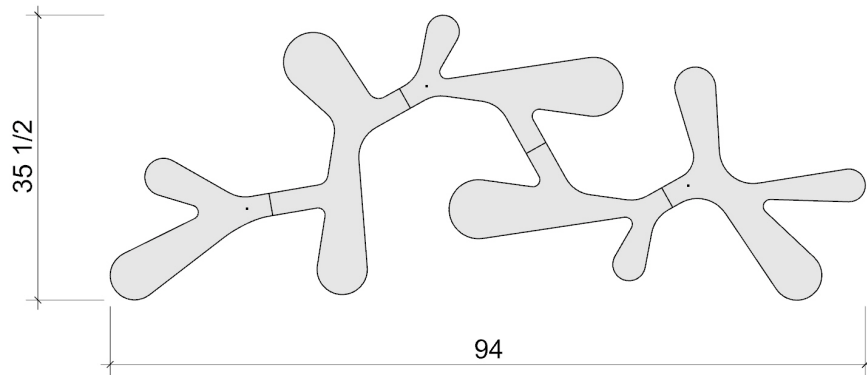

BUD

Specification Sheet December 11, 2015

Price: \$5,000.00

Model: bud_5A

sku: bud_5A_30

Installation

| | |
|-----------------|--|
| Type: | Suspension or surface mount |
| Environment: | Indoor, dry location |
| Hardware: | Cables + Grippers (< 144"), or 7/8" stand-offs |
| Canopy: | Circular plate, R=5.25", primed white finish |
| Weight: | Fixture < 25 lbs. (not including driver) |
| Product height: | 4-3/8" |