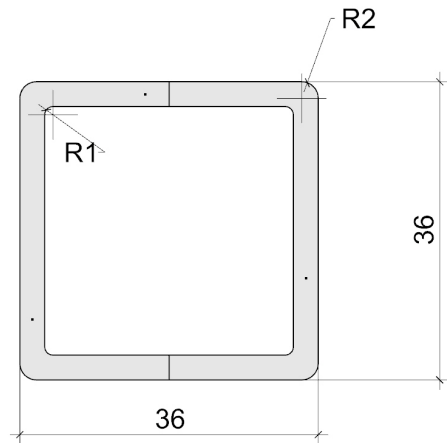

BOX

Specification Sheet December 11, 2015

Roomio Box is a unitized light available in various sizes. Iconic and easy, box can shape any size space with simplicity. Inquire about custom sizes.

Price: \$2,080.00

Model: box_3636

sku: box_3636_72

Installation

Type:	Suspension or surface mount
Environment:	Indoor, dry location
Hardware:	Cables + Grippers (< 144"), or 7/8" stand-offs
Canopy:	Circular plate, R=5.25", primed white finish
Weight:	Fixture < 25 lbs. (not including driver)
Product height:	4-3/8"