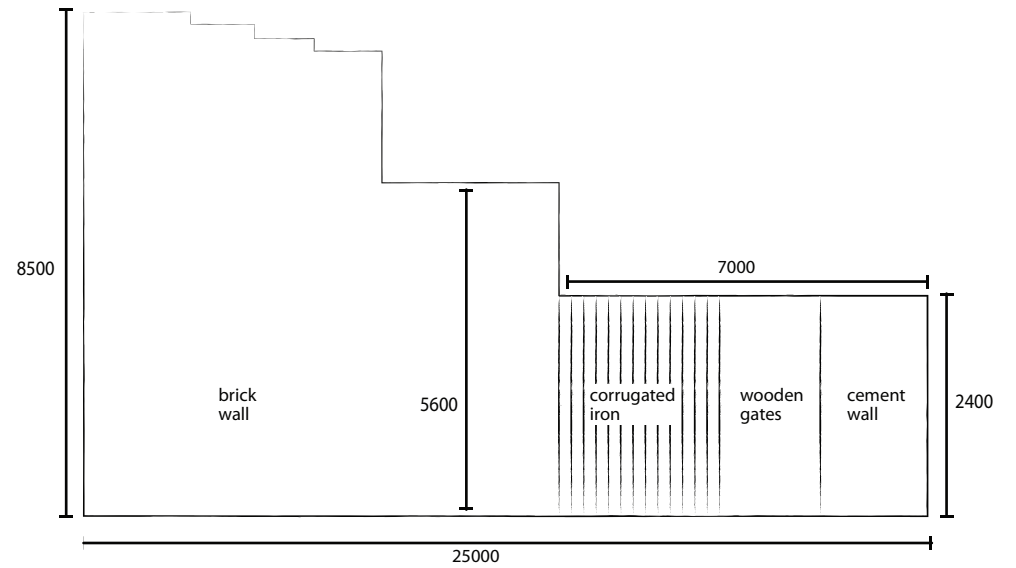

THE BEARDED TIT GALLERY SPECIFICATIONS

FOR: 183 REGENT STREET, REDFERN NSW 2016
NB. DRAWINGS NOT TO SCALE
ALL MEASUREMENTS ARE in MM and APPROXIMATE.
Last updated FEB 2015.

STREET SPACE

Exhibitions, installations & performances

THE LANEWAY

A legal wall for paste-ups, spray paint & other imaginings

TAXIDERM Y TV.

Videos without sound

THE SALON

2 walls with an existing hanging system for 2D works

CURIOSITY CABINET

Objects & merch