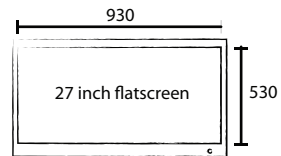

TAXIDERM Y TV.

Videos without sound