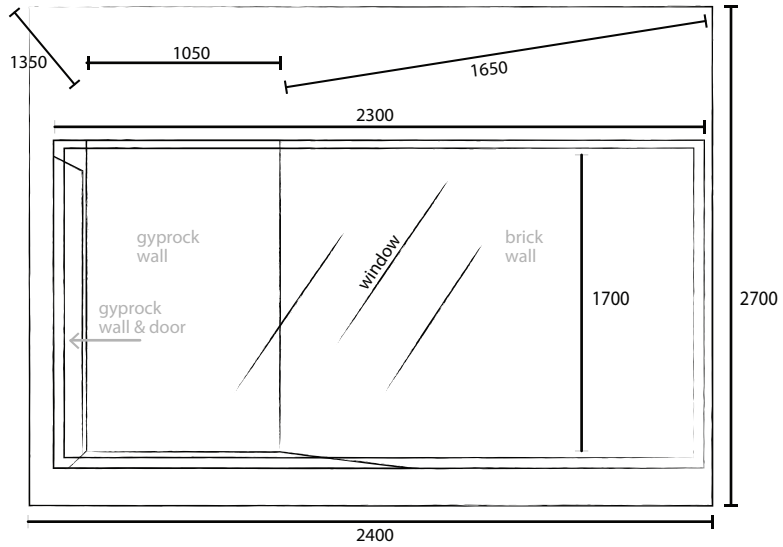

THE BEARDED TIT GALLERY SPECIFICATIONS

FOR: 183 REGENT STREET, REDFERN NSW 2016
NB. DRAWINGS NOT TO SCALE
ALL MEASUREMENTS ARE in MM and APPROXIMATE.
Last updated FEB 2015.

STREET SPACE

Exhibitions, installations & performances

THE LANEWAY

A legal wall for paste-ups, spray paint & other imaginings

TAXIDERM Y TV.

Videos without sound

THE SALON

2 walls with an existing hanging system for 2D works

CURIOSITY CABINET

Objects & merch