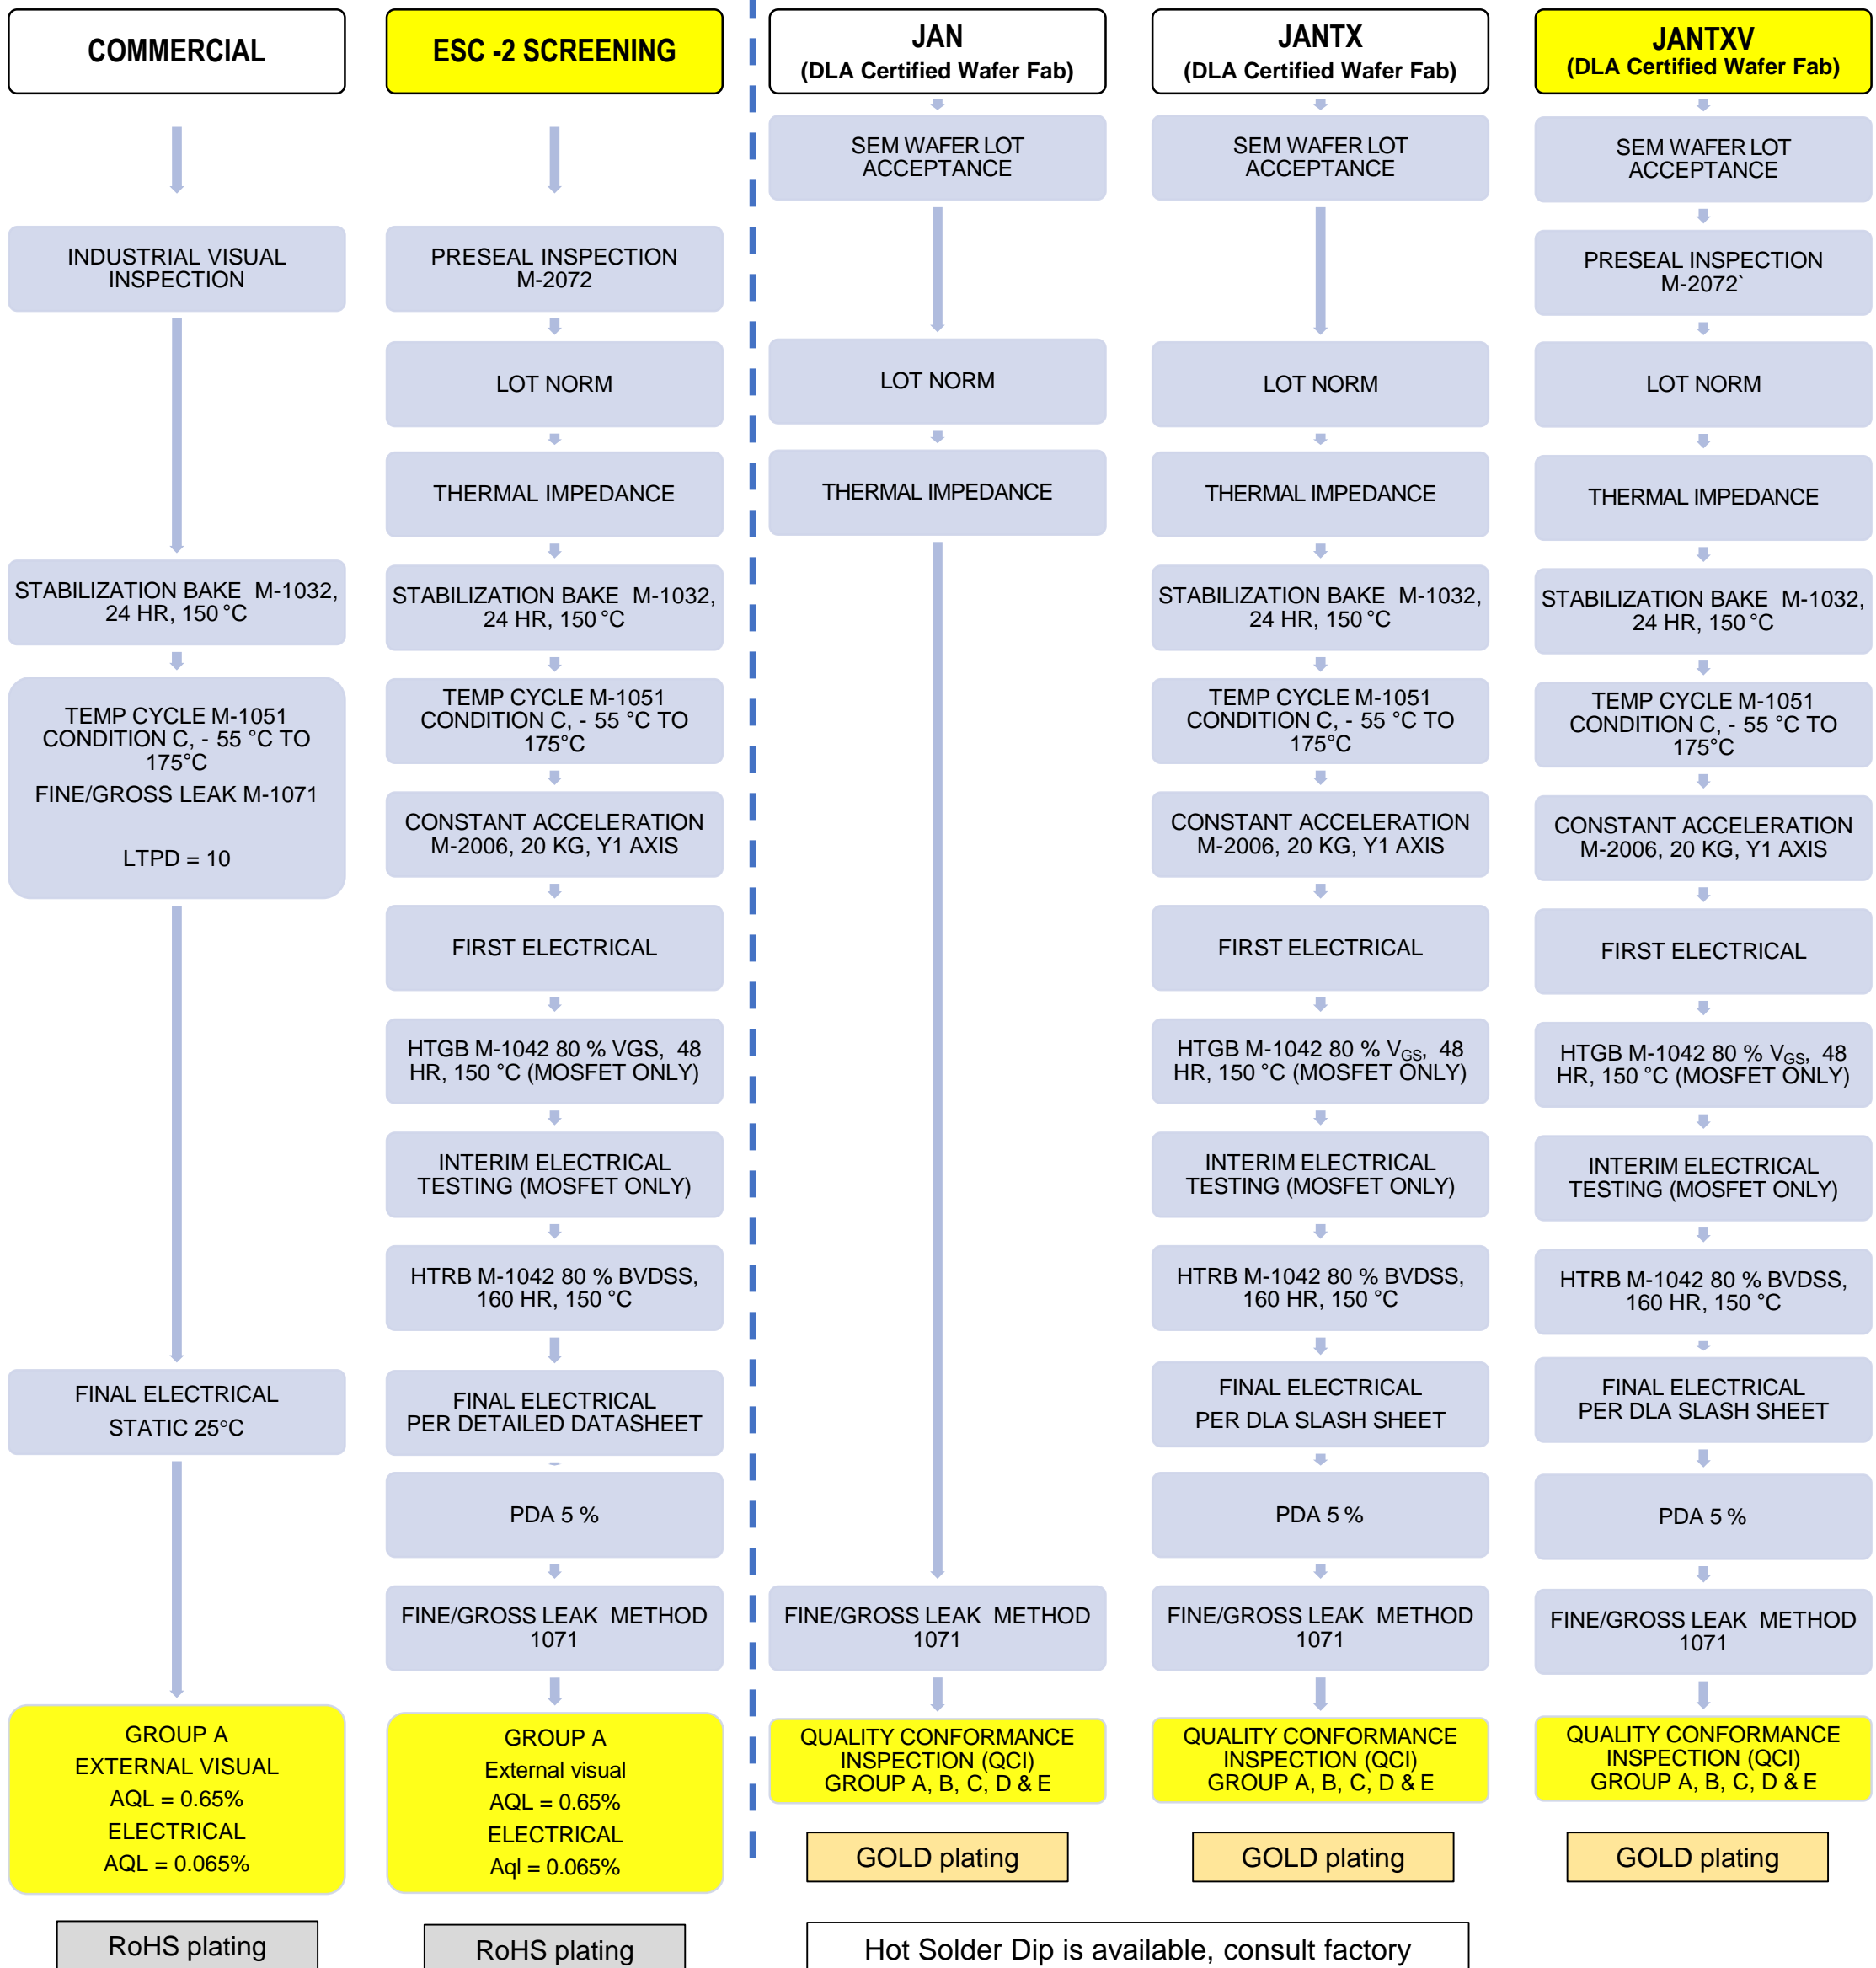

Hermetic Commercial / Military Screening Comparison Guide

SCD / Custom Screening Available

Note: This document is subject to DLA flow changes.