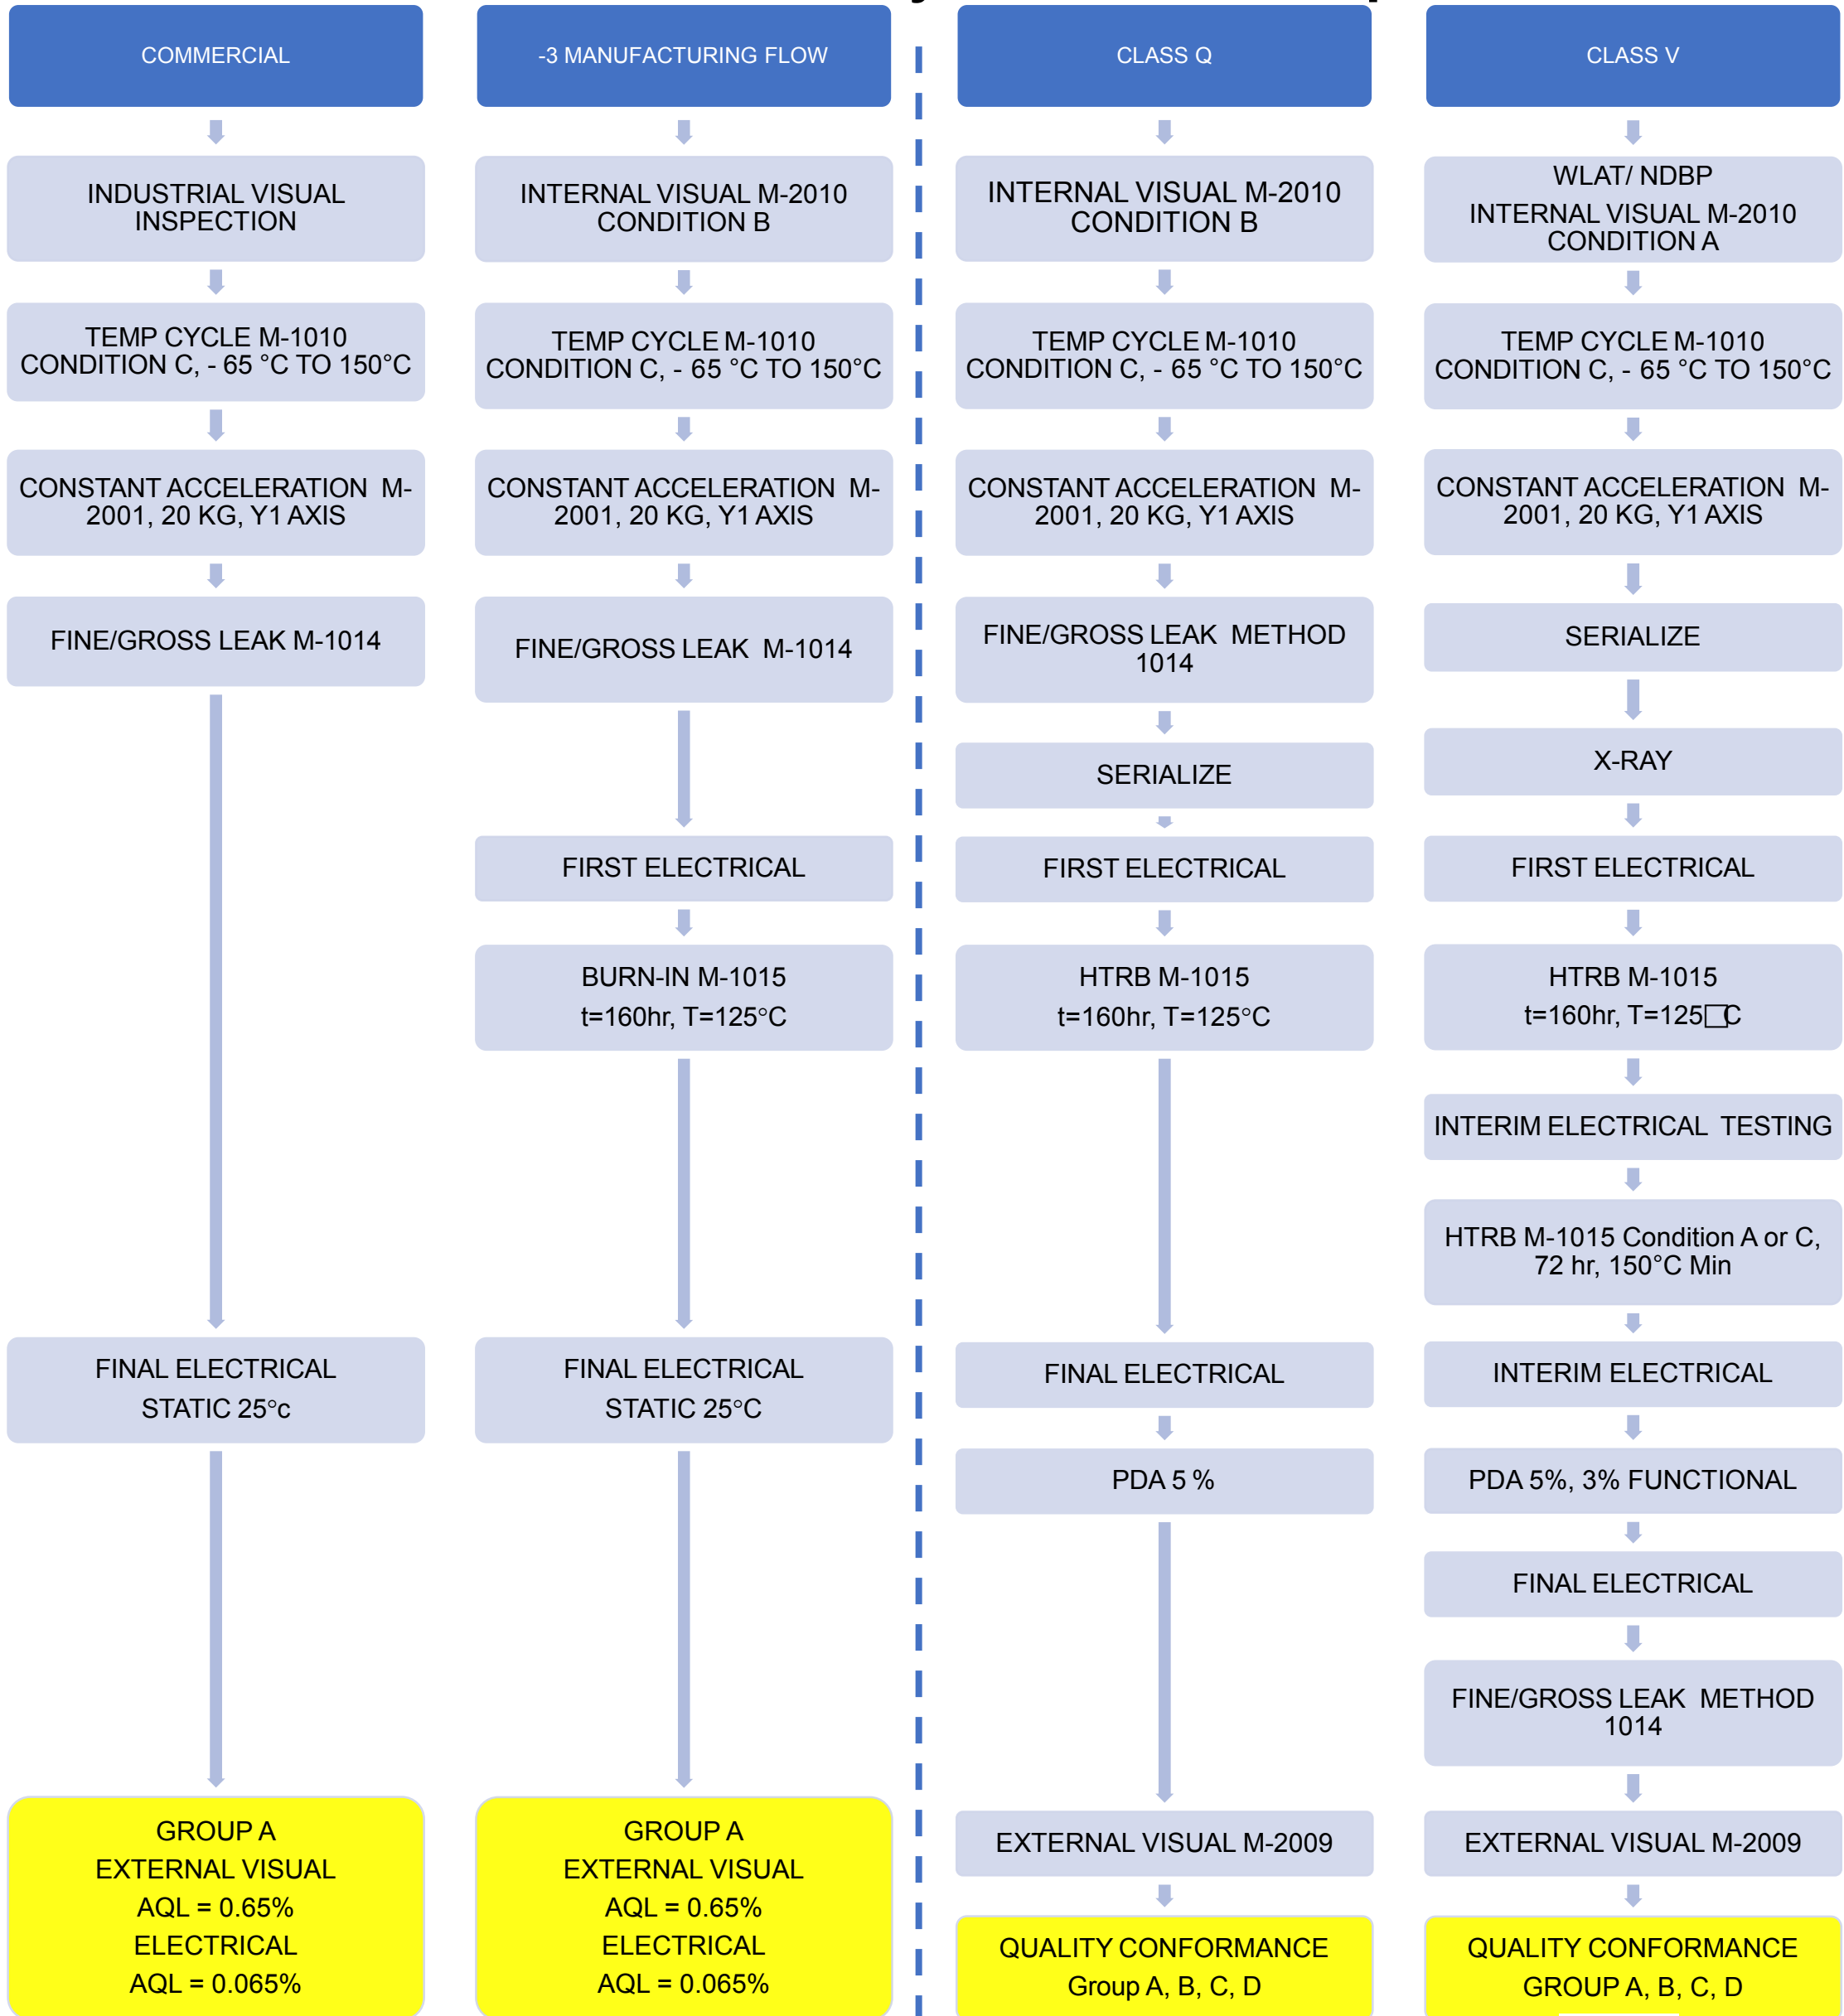

## Hermetic Commercial / Military Test Flow Comparison Guide

**SCD / Custom Screening Available**

Note: This document is subject to DLA flow changes.

Customers worldwide depend on ESC for the products and services they need to design, develop, and manufacture the most leading edge high reliability products.

**SCD / Custom Screening Available**

Note: This document is subject to DLA flow changes.