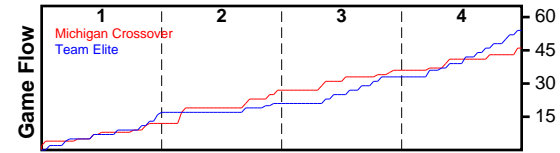

Team Elite

04/20/2018 Michigan Crossover at Team Elite (GEYBL)

	1	2	3	4	T
Michigan	12	15	9	10	46
Team Elite	17	4	12	21	54