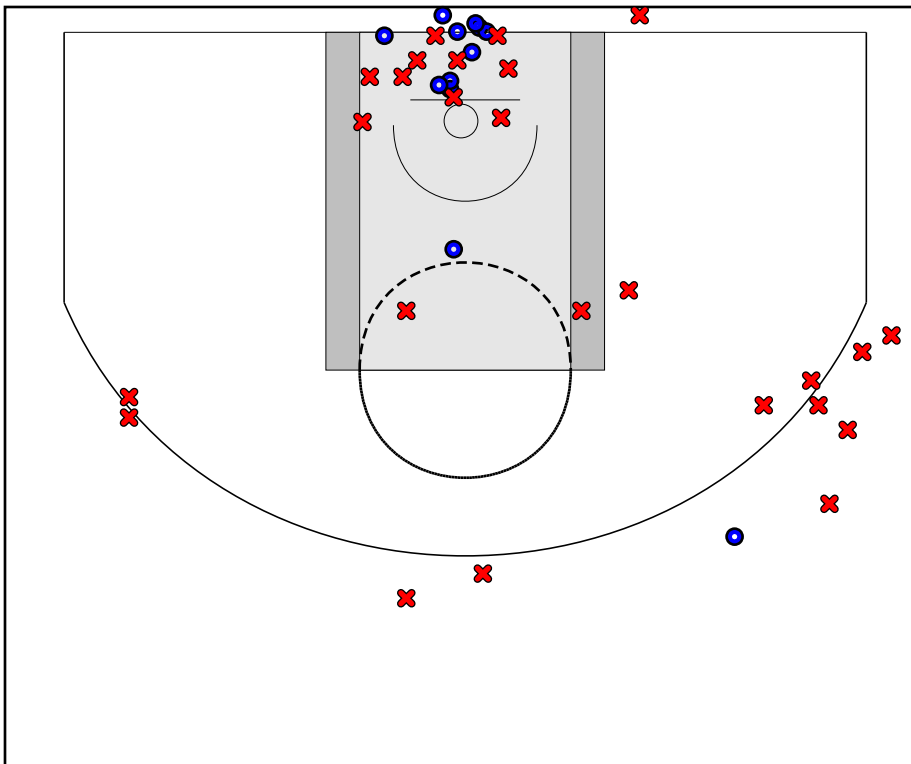

Game Summary Comparison

Statistic	Michigan Crossover	Team Elite
Points	46	54
<i>Field Goals</i>	17 / 46	17 / 39
<i>2 Point</i>	15 / 34	15 / 31
<i>3 Point</i>	2 / 12	2 / 8
<i>Free Throws</i>	10 / 25	18 / 28
Assists	8	8
Rebounds	27	21
<i>Offensive</i>	11	4
<i>Defensive</i>	16	17
Blocks	1	0
Steals	4	9
Deflections	0	0
Turnovers	15	17
Charges Taken	0	0
Personal Fouls	16	16

Michigan Crossover