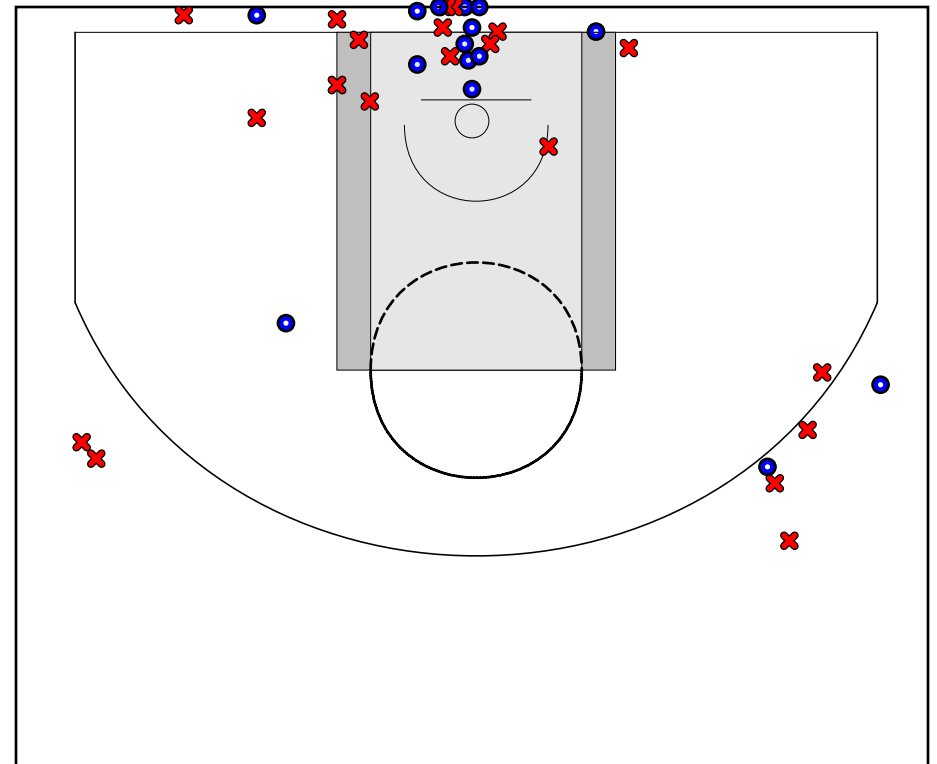

Game Summary Comparison

Statistic	Michigan Crossover	Team Elite
Points	46	54
<i>Field Goals</i>	17 / 46	17 / 39
<i>2 Point</i>	15 / 34	15 / 31
<i>3 Point</i>	2 / 12	2 / 8
<i>Free Throws</i>	10 / 25	18 / 28
Assists	8	8
Rebounds	27	21
<i>Offensive</i>	11	4
<i>Defensive</i>	16	17
Blocks	1	0
Steals	4	9
Deflections	0	0
Turnovers	15	17
Charges Taken	0	0
Personal Fouls	16	16

Team Elite