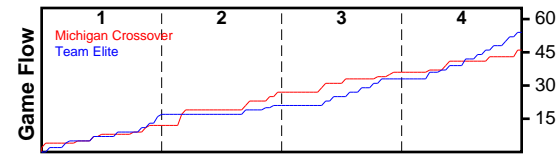

Michigan Crossover

04/20/2018 Michigan Crossover at Team Elite (GEYBL)

	1	2	3	4	T
Michigan	12	15	9	10	46
Team Elite	17	4	12	21	54

#	Name	G	MIN	FGM	FGA	FG%	2PM	2PA	2P%	3PM	3PA	3P%	FTM	FTA	FT%	OREB	DREB	REB	AST	STL	BLK	DEF	TO	PF	CHG	PM	PTS
0	Jada Moss	0	0	0	0	.000	0	0	.000	0	0	.000	0	0	.000	0	0	0	0	0	0	0	0	0	0	0	0
2	Jasmine Powell	1	36	6	14	.429	4	9	.444	2	5	.400	3	7	.429	1	3	4	4	1	0	0	3	5	0	-7	17
3	Alyza Winston	0	0	0	0	.000	0	0	.000	0	0	.000	0	0	.000	0	0	0	0	0	0	0	0	0	0	0	0
10	Nyam Thornton	1	26	0	5	.000	0	4	.000	0	1	.000	2	4	.500	1	2	3	2	0	0	0	4	0	0	-2	2
11	Del'Janae Williams	1	36	0	4	.000	0	0	.000	0	4	.000	1	2	.500	1	1	2	1	2	0	0	1	2	0	-7	1
12	Diyvasti Dowell	1	9	1	1	1.000	1	1	1.000	0	0	.000	1	2	.500	1	0	1	0	0	0	0	0	0	0	-5	3
13	Olivia Russell	0	0	0	0	.000	0	0	.000	0	0	.000	0	0	.000	0	0	0	0	0	0	0	0	0	0	0	0
20	Alona Blackwell	1	18	0	2	.000	0	0	.000	0	2	.000	1	2	.500	0	0	0	0	0	1	0	2	0	0	-5	1
24	Alexis Johnson	1	22	2	5	.400	2	5	.400	0	0	.000	1	2	.500	3	5	8	1	0	0	0	1	3	0	5	5
34	Sydnee Roby	1	36	7	11	.636	7	11	.636	0	0	.000	1	5	.200	4	3	7	0	0	0	0	3	4	0	-7	15
35	Adrian Folks	1	20	1	4	.250	1	4	.250	0	0	.000	0	1	.000	0	2	2	0	1	0	0	1	2	0	-7	2
	TEAM	0	0	0	0	.000	0	0	.000	0	0	.000	0	0	.000	0	0	0	0	0	0	0	0	0	0	0	0
	TOTALS	1	40	17	46	.370	15	34	.441	2	12	.167	10	25	.400	11	16	27	8	4	1	0	15	16	0	-8	46