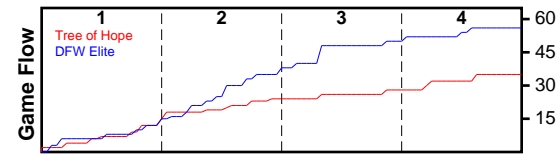

Tree of Hope

04/20/2018 Tree of Hope at DFW Elite (GEYBL)

	1	2	3	4	T
Tree of Hope	15	9	4	7	35
DFW Elite	15	20	15	6	56

#	Name	G	MIN	FGM	FGA	FG%	2PM	2PA	2P%	3PM	3PA	3P%	FTM	FTA	FT%	OREB	DREB	REB	AST	STL	BLK	DEF	TO	PF	CHG	PM	PTS	
1	Faith Brantley	1	32	0	1	.000	0	1	.000	0	0	.000	1	2	.500	1	1	2	2	1	0	0	3	1	0	-21	1	
5	Meghan Fiso	1	0	1	2	.500	0	1	.000	1	1	1.000	0	0	.000	0	0	0	0	0	0	0	0	0	0	0	3	
10	Molly Vandenbrink	1	0	0	0	.000	0	0	.000	0	0	.000	0	0	.000	0	0	0	0	0	0	0	1	1	0	0	0	
11	Jasmine Gayles	1	0	1	1	1.000	1	1	1.000	0	0	.000	1	2	.500	0	2	2	0	0	0	0	1	0	0	0	3	
13	Dalayah Daniels	1	32	4	10	.400	3	8	.375	1	2	.500	0	0	.000	2	3	5	1	1	0	0	1	1	0	-21	9	
15	Kara Choi	1	0	0	0	.000	0	0	.000	0	0	.000	1	2	.500	1	1	2	1	2	0	0	1	1	0	0	1	
22	Grace Sarver	1	32	2	3	.667	2	3	.667	0	0	.000	2	2	1.000	0	2	2	1	0	0	0	1	1	0	-21	6	
23	Alexyss Newman	1	0	0	2	.000	0	0	.000	0	2	.000	0	0	.000	0	1	1	0	0	0	0	0	0	0	0	0	
33	Jordyn Jenkins	1	32	1	4	.250	1	4	.250	0	0	.000	0	2	.000	0	2	2	0	0	0	0	0	0	0	0	-21	2
35	Jaquaya Miller	1	32	1	3	.333	1	3	.333	0	0	.000	2	4	.500	1	3	4	0	0	0	0	3	1	0	-21	4	
42	Kelsey Lenzie	1	0	2	5	.400	0	1	.000	2	4	.500	0	0	.000	0	0	0	0	0	0	0	1	1	0	0	6	
	TEAM	0	0	0	0	.000	0	0	.000	0	0	.000	0	0	.000	0	0	0	0	0	0	0	0	0	0	0	0	
	TOTALS	1	32	12	31	.387	8	22	.364	4	9	.444	7	14	.500	5	15	20	5	4	0	0	12	7	0	-21	35	